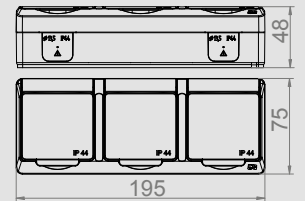

IP 44 **ABS**

HERMES IP 44 2P+Z SOCKET

Type	Color	Pack. pc.	Weight pc./kg	Index
GNT 2P+Z	White RAL 9016+smoke	12	1,085	0321-01

NORM: PN-IEC-60884-1:2006
Sockets: 16A/250V~ screw terminals
Protection Degree IP44
Dimension: 65 mm x 75 mm x 48mm

IP 44 **ABS**

HERMES IP 44 2X2P+Z SOCKET

Type	Color	Pack. pc.	Weight pc./kg	Index
GNT 2x2P+Z	White RAL 9016+smoke	12	2,24	0322-01

NORM: PN-IEC-60884-1:2006
Sockets: 16A/250V~ screw terminals
Protection Degree IP44
Dimension: 130 mm x 75 mm x 48mm

IP 44 **ABS**

HERMES IP 44 3X2P+Z SOCKET

Type	Color	Pack. pc.	Weight pc./kg	Index
GNT 3x2P+Z	White RAL 9016+smoke	4	1,14	0323-01

NORM: PN-IEC-60884-1:2006
Sockets: 16A/250V~ screw terminals
Protection Degree IP44
Dimension: 195 mm x 75 mm x 48mm