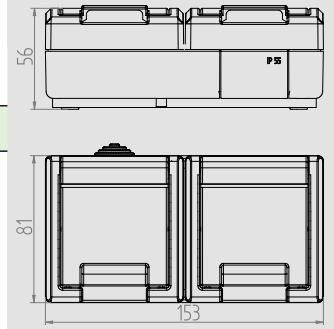

IP 55 IK 07 ABS TPE

AQUANT IP 55 SOCKET 2P+Z

Type	Color	Pack. pc.	Weight pc./kg	Index
GNT 2P+Z	Casing Grey RAL 7035	10	1,50	1241-10
	Flap Grey RAL 7043			

NORM: PN-IEC 60448-1:2006
Sockets: 16A/250V~ screw terminals
Socket 2P+Z
Protection Degree IP55
Dimension: 76mm x 81mm x 56mm

IP 55 IK 07 ABS TPE

AQUANT IP 55X2P+Z SOCKET HORIZONTAL

Type	Color	Pack. pc.	Weight pc./kg	Index
GNT 2x2P+Z H	Casing Grey RAL 7035	10	2,50	1242-10
	Flap Grey RAL 7043			

NORM: PN-IEC 60448-1:2006
Sockets: 16A/250V~ screw terminals
Socket 2x2P+Z
Protection Degree IP55
Dimension: 153mm x 81mm x 56mm

IP 55 IK 07 ABS TPE

AQUANT IP 55 2X2P+Z SOCKET VERTICAL

Type	Color	Pack. pc.	Weight pc./kg	Index
GNT 2x2P+Z V	Casing Grey RAL 7035	10	2,50	1252-10
	Flap Grey RAL 7043			

NORM: PN-IEC 60448-1:2006
Sockets: 16A/250V~ screw terminals
Socket 2x2P+Z
Protection Degree IP55
Dimension: 76mm x 163mm x 57mm

IP 55 IK 07 ABS TPE

AQUANT IP 55 3X2P+Z SOCKET HORIZONTAL

Type	Color	Pack. pc.	Weight pc./kg	Index
GNT 3x2P+Z H	Casing Grey RAL 7035	4	1,60	1243-10
	Flap Grey RAL 7043			

NORM: PN-IEC 60448-1:2006
Sockets: 16A/250V~ screw terminals
Socket 3x2P+Z
Protection Degree IP55
Dimension: 230mm x 81mm x 58mm