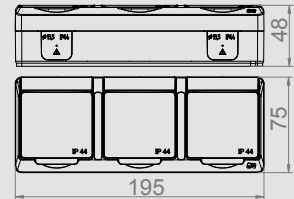

IP 44 ABS

HERMES IP 44 2P+Z SOCKET

Type	Color	Pack. pc.	Weight pc./kg	Index
GNT 2P+Z	White RAL 9016	12	1,085	0321-02

NORM: PN-IEC-60884-1:2006
Sockets: 16A/250V~ screw terminals
Protection Degree IP44
Dimension: 65 mm x 75 mm x 48mm

IP 44 ABS

HERMES IP 44 2X2P+Z SOCKET

Type	Color	Pack. pc.	Weight pc./kg	Index
GNT 2x2P+Z	White RAL 9016	12	2,24	0322-02

NORM: PN-IEC-60884-1:2006
Sockets: 16A/250V~ screw terminals
Protection Degree IP44
Dimension: 130 mm x 75 mm x 48mm

IP 44 ABS

HERMES IP 44 3X2P+Z SOCKET

Type	Color	Pack. pc.	Weight pc./kg	Index
GNT 3x2P+Z	White RAL 9016	4	1,14	0323-02

NORM: PN-IEC-60884-1:2006
Sockets: 16A/250V~ screw terminals
Protection Degree IP44
Dimension: 195 mm x 75 mm x 48mm