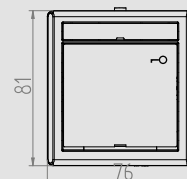

IP 55 IK 07 ABS TPE

AQUANT IP 55 CROSSED SWITCH

Type	Color	Pack. pc.	Weight pc./kg	Index
ŁNT-7	Casing Grey RAL 7035	10	1,52	1206-10
	Button Grey RAL 7043			

NORM: PN-EN-60669-1:2006
Switches: 10AX/250V- screw terminals
Protection Degree IP55
Description label.
Dimension: 76mm x 81mm x 56mm

IP 55 IK 07 ABS TPE

AQUANT IP55 PUSH „KEY” SWITCH

Type	Color	Pack. pc.	Weight pc./kg	Index
ŁNT-8	Casing Grey RAL 7035	10	1,52	1207-10
	Button Grey RAL 7043			

Button with pictogram „key”
NORM: PN-EN-60669-1:2006
Switches: 10AX/230V- screw terminals
Protection Degree IP55
Description label.
Dimension: 76mm x 81mm x 56mm

IP 55 IK 07 ABS TPE

AQUANT IP55 JALOUSIE SWITCH

Type	Color	Pack. pc.	Weight pc./kg	Index
ŁNT-8	Casing Grey RAL 7035	10	1,52	1208-10
	Button Grey RAL 7043			

NORM: PN-EN-60669-1:2006
Switches: 10AX/230V- screw terminals
Protection Degree IP55
Description label.
Dimension: 76mm x 81mm x 56mm