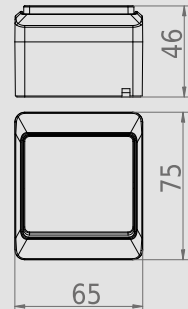

IP 44 ABS

HERMES IP 44 SINGLE POLE/TWO WAY SWITCH

Type	Color	Pack. pc.	Weight pc./kg	Index
ŁNT-1	Brown RAL 8028	12	1,085	0331-06

NORM: PN-EN-60669-1:2006
Switches: 10AX/250V~ screw terminals
Protection Degree IP44
Dimension: 65mm x 75mm x 46mm

IP 44 ABS

HERMES IP 44 DOUBLE POLE SWITCH

Type	Color	Pack. pc.	Weight pc./kg	Index
ŁNT-5	Brown RAL 8028	12	1,085	0332-06

NORM: PN-EN-60669-1:2006
Switches: 10AX/250V~ screw terminals
Protection Degree IP44
Dimension: 65mm x 75mm x 46mm

IP 44 ABS

HERMES IP 44 TWO POLES SWITCH

Type	Color	Pack. pc.	Weight pc./kg	Index
ŁNT-2	Brown RAL 8028	12	1,085	0333-06

NORM: PN-EN-60669-1:2006
Switches: 10AX/250V~ screw terminals
Protection Degree IP44
Dimension: 65mm x 75mm x 46mm

IP 44 ABS

HERMES IP 44 PUSH „LIGHT” SWITCH

Type	Color	Pack. pc.	Weight pc./kg	Index
ŁNT-1S	Brown RAL 8028	12	1,085	0336-06

NORM: PN-EN-60669-1:2006
Switches: 10AX/230V~ screw terminals
Protection Degree IP44
Dimension: 65mm x 75mm x 46mm

IP 44 ABS

HERMES IP 44 PUSH „BELL” SWITCH

Type	Color	Pack. pc.	Weight pc./kg	Index
ŁNT-1D	Brown RAL 8028	12	1,085	0337-06

NORM: PN-EN-60669-1:2006
Switches: 10AX/230V~ screw terminals
Protection Degree IP44
Dimension: 65mm x 75mm x 46mm