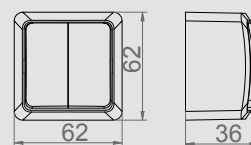

IP 20 PA

BERG SINGLE POLE SWITCH

Type	Color	Pack. pc.	Weight pc./kg	Index
ŁNT-1	White RAL 9003	10	1,085	3710-00

NORM: PN-EN-60669-1:2006
Switches: 10AX/250V~ screw terminals
Protection Degree IP20
Dimension: 62 x 62 x 36mm

IP 20 PA

BERG DOUBLE POLE SWITCH

Type	Color	Pack. pc.	Weight pc./kg	Index
ŁNT-5	White RAL 9003	10	1,085	3711-00

NORM: PN-EN-60669-1:2006
Switches: 10AX/250V~ screw terminals
Protection Degree IP20
Dimension: 62 x 62 x 36mm

IP 20 PA

BERG TWO WAY SWITCH

Type	Color	Pack. pc.	Weight pc./kg	Index
ŁNT-3	White RAL 9003	10	1,085	3712-00

NORM: PN-EN-60669-1:2006
Switches: 10AX/250V~ screw terminals
Protection Degree IP20
Dimension: 62 x 62 x 36mm

IP 20 PA

BERG PUSH „LIGHT” SWITCH

Type	Color	Pack. pc.	Weight pc./kg	Index
ŁNT-1	White RAL 9003	10	1,085	3713-00

NORM: PN-EN-60669-1:2006
Switches: 10AX/250V~ screw terminals
Protection Degree IP20
Dimension: 62 x 62 x 36mm

IP 20 PA

BERG PUSH „BELL” SWITCH

Type	Color	Pack. pc.	Weight pc./kg	Index
ŁNT-1	White RAL 9003	10	1,085	3714-00

NORM: PN-EN-60669-1:2006
Switches: 10AX/250V~ screw terminals
Protection Degree IP20
Dimension: 62 x 62 x 36mm

IP 20 PA

BERG CROSSED SWITCH

Type	Color	Pack. pc.	Weight pc./kg	Index
ŁNT-1	White RAL 9003	10	1,085	3715-00

Istnieje możliwość zamówienia w wersji z keyem.
NORM: PN-EN-60669-1:2006
Switches: 10AX/250V~ screw terminals
Protection Degree IP20
Dimension: 62 x 62 x 36mm