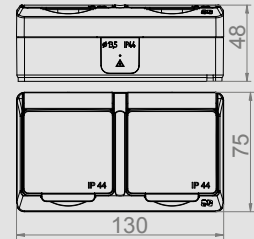

IP 44 ABS

HERMES IP 44 2X2P+Z SCHUKO SOCKET

Type	Color	Pack. pc.	Weight pc./kg	Index
GNT 2x2P+Z schuko	White RAL 9016	12	2,24	0325-02

NORM: PN-IEC-60884-1:2006
Sockets: 16A/250V~ screw terminals
Protection Degree IP44
Dimension: 130mm x 75 mm x 48mm