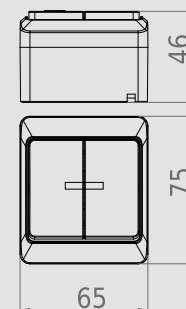

IP 44 ABS

HERMES IP 44 CROSSED SWITCH

Type	Color	Pack. pc.	Weight pc./kg	Index
ŁNT-7	White RAL 9003	12	1,085	0338-02

NORM: PN-EN-60669-1:2006
Switches: 10AX/250V~ screw terminals
Protection Degree IP44
Dimension: 65mm x 75mm x 46mm

IP 44 ABS

NEW

HERMES IP 44 PUSH „KEY” SWITCH

Type	Color	Pack. pc.	Weight pc./kg	Index
ŁNT-7	White RAL 9003	12	1,085	0340-02

Button with pictogram „key”.
NORM: PN-EN-60669-1:2006
Switches: 10AX/230V~ screw terminals
Protection Degree IP44
Dimension: 65mm x 75mm x 46mm

IP 44 ABS

HERMES IP 44 SINGLE POLE/TWO WAY SWITCH ILLUMINATED

Type	Color	Pack. pc.	Weight pc./kg	Index
ŁNT-1+n	White RAL 9003	12	1,085	0341-02

NORM: PN-EN-60669-1:2006
Switches: 10AX/250V~ self-clamps
Protection Degree IP44
Dimension: 65mm x 75mm x 46mm

IP 44 ABS

HERMES IP 44 DOUBLE POLE SWITCH ILLUMINATED

Type	Color	Pack. pc.	Weight pc./kg	Index
ŁNT-5+n	White RAL 9003	12	1,085	0342-02

NORM: PN-EN-60669-1:2006
Switches: 10AX/250V~ self-clamps
Protection Degree IP44
Dimension: 65mm x 75mm x 46mm

IP 44 ABS

HERMES IP 44 TWO POLE SWITCH ILLUMINATED

Type	Color	Pack. pc.	Weight pc./kg	Index
ŁNT-2+n	White RAL 9003	12	1,085	0343-02

NORM: PN-EN-60669-1:2006
Switches: 10AX/250V~ self-clamps
Protection Degree IP44
Dimension: 65mm x 75mm x 46mm