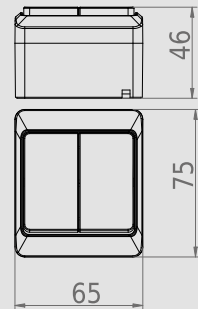

IP 44 ABS

HERMES IP 44 SINGLE POLE/TWO WAY SWITCH

Type	Color	Pack. pc.	Weight pc./kg	Index
ŁNT-1	Brown RAL 8028	12	1,085	0331-06

NORM: PN-EN-60669-1:2006
Switches: 10AX/250V~ screw terminals
Protection Degree IP44
Dimension: 65mm x 75mm x 46mm

IP 44 ABS

HERMES IP 44 DOUBLE POLE SWITCH

Type	Color	Pack. pc.	Weight pc./kg	Index
ŁNT-5	Brown RAL 8028	12	1,085	0332-06

NORM: PN-EN-60669-1:2006
Switches: 10AX/250V~ screw terminals
Protection Degree IP44
Dimension: 65mm x 75mm x 46mm

IP 44 ABS

HERMES IP 44 TWO POLES SWITCH

Type	Color	Pack. pc.	Weight pc./kg	Index
ŁNT-2	Brown RAL 8028	12	1,085	0333-06

NORM: PN-EN-60669-1:2006
Switches: 10AX/250V~ screw terminals
Protection Degree IP44
Dimension: 65mm x 75mm x 46mm

IP 44 ABS

HERMES IP 44 PUSH „LIGHT” SWITCH

Type	Color	Pack. pc.	Weight pc./kg	Index
ŁNT-1S	Brown RAL 8028	12	1,085	0336-06

NORM: PN-EN-60669-1:2006
Switches: 10AX/230V~ screw terminals
Protection Degree IP44
Dimension: 65mm x 75mm x 46mm

IP 44 ABS

HERMES IP 44 PUSH „BELL” SWITCH

Type	Color	Pack. pc.	Weight pc./kg	Index
ŁNT-1D	Brown RAL 8028	12	1,085	0337-06

NORM: PN-EN-60669-1:2006
Switches: 10AX/230V~ screw terminals
Protection Degree IP44
Dimension: 65mm x 75mm x 46mm