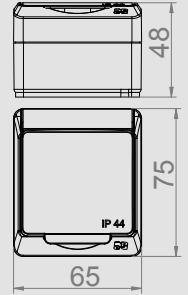

IP 44 **ABS**

HERMES IP 44 2P+Z SOCKET

Type	Color	Pack. pc.	Weight pc./kg	Index
GNT 2P+Z	White RAL 9016+smoke	12	1,085	0321-01

NORM: PN-IEC-60884-1:2006
Sockets: 16A/250V~ screw terminals
Protection Degree IP44
Dimension: 65 mm x 75 mm x 48mm

IP 44 **ABS**

HERMES IP 44 2X2P+Z SOCKET

Type	Color	Pack. pc.	Weight pc./kg	Index
GNT 2x2P+Z	White RAL 9016+smoke	12	2,24	0322-01

NORM: PN-IEC-60884-1:2006
Sockets: 16A/250V~ screw terminals
Protection Degree IP44
Dimension: 130 mm x 75 mm x 48mm

IP 44 **ABS**

HERMES IP 44 3X2P+Z SOCKET

Type	Color	Pack. pc.	Weight pc./kg	Index
GNT 3x2P+Z	White RAL 9016+smoke	4	1,14	0323-01

NORM: PN-IEC-60884-1:2006
Sockets: 16A/250V~ screw terminals
Protection Degree IP44
Dimension: 195 mm x 75 mm x 48mm