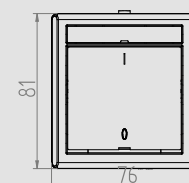

IP 55 IK 07 ABS TPE

AQUANT IP 55 SINGLE POLE / TWO WAY SWITCH

Type	Color	Pack. pc.	Weight pc./kg	Index
ŁNT-1	Casing Grey RAL 7035	10	1,52	1201-10
	Button Grey RAL 7043			

NORM: PN-EN-60669-1:2006
Switches: 10AX/250V~ screw terminals
Protection Degree IP55
Description label.
Dimension: 76mm x 81mm x 56mm

IP 55 IK 07 ABS TPE

AQUANT IP 55 DOUBLE POLE SWITCH

Type	Color	Pack. pc.	Weight pc./kg	Index
ŁNT-5	Casing Grey RAL 7035	10	1,52	1202-10
	Button Grey RAL 7043			

NORM: PN-EN-60669-1:2006
Switches: 10AX/250V~ screw terminals
Protection Degree IP55
Description label.
Dimension: 76mm x 81mm x 56mm

IP 55 IK 07 ABS TPE

AQUANT IP 55 TWO POLE SWITCH

Type	Color	Pack. pc.	Weight pc./kg	Index
ŁNT-2	Casing Grey RAL 7035	10	1,52	1203-10
	Button Grey RAL 7043			

NORM: PN-EN-60669-1:2006
Switches: 10AX/250V~ screw terminals
Protection Degree IP55
Description label.
Dimension: 76mm x 81mm x 56mm

IP 55 IK 07 ABS TPE

AQUANT IP 55 PUSH „LIGHT” SWITCH

Type	Color	Pack. pc.	Weight pc./kg	Index
ŁNT-1S	Casing Grey RAL 7035	10	1,52	1204-10
	Button Grey RAL 7043			

NORM: PN-EN-60669-1:2006
Switches: 10AX/230V~ screw terminals
Protection Degree IP55
Description label.
Dimension: 76mm x 81mm x 56mm

IP 55 IK 07 ABS TPE

AQUANT IP 55 PUSH „BELL” SWITCH

Type	Color	Pack. pc.	Weight pc./kg	Index
ŁNT-1D	Casing Grey RAL 7035	10	1,52	1205-10
	Button Grey RAL 7043			

NORM: PN-EN-60669-1:2006
Switches: 10AX/230V~ screw terminals
Protection Degree IP55
Description label.
Dimension: 76mm x 81mm x 56mm