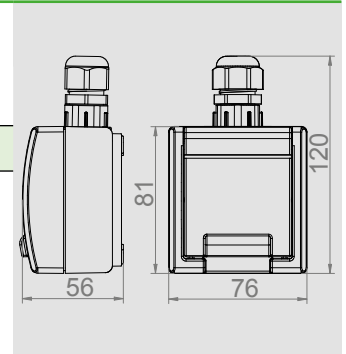

NORM: PN-EN-60669-1:2006, PN-IEC-60884-1:2006
Sockets: 16A/250V~ screw terminals
Socket 2P+Z
Protection Degree IP 65
Dimension: 153mm x 81mm x 56mm

IP 65 IK 07 ABS TPE

AQUANT IP 65 2P+Z SCHUKO SOCKET

Type	Color	Pack. pc.	Weight pc./kg	Index
GNT 2P+Z schuko	Casing Grey RAL 7035	8	1,50	1244-65
	Flap Grey RAL 7043			

NORM: PN-IEC 60448-1:2006
Sockets: 16A/250V~ screw terminals
Socket 2P+Z
Protection Degree IP 65
Dimension: 76mm x 81mm x 56mm

IP 65 IK 07 ABS TPE

AQUANT IP 65 2X2P+Z SCHUKO SOCKET HORIZONTAL

Type	Color	Pack. pc.	Weight pc./kg	Index
GNT 2x2P+Z H schuko	Casing Grey RAL 7035	4	2,50	1245-65
	Flap Grey RAL 7043			