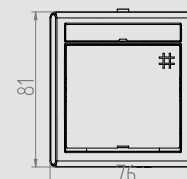

IP 55 IK 07 ABS TPE

AQUANT IP 55 CROSSED SWITCH

Type	Color	Pack. pc.	Weight pc./kg	Index
ŁNT-7	Casing Grey RAL 7035	10	1,52	1206-10
	Button Grey RAL 7043			

NORM: PN-EN-60669-1:2006
Switches: 10AX/250V- screw terminals
Protection Degree IP55
Description label.
Dimension: 76mm x 81mm x 56mm

IP 55 IK 07 ABS TPE

AQUANT IP55 PUSH „KEY” SWITCH

Type	Color	Pack. pc.	Weight pc./kg	Index
ŁNT-8	Casing Grey RAL 7035	10	1,52	1207-10
	Button Grey RAL 7043			

Button with pictogram „key”
NORM: PN-EN-60669-1:2006
Switches: 10AX/230V- screw terminals
Protection Degree IP55
Description label.
Dimension: 76mm x 81mm x 56mm

IP 55 IK 07 ABS TPE

AQUANT IP55 JALOUSIE SWITCH

Type	Color	Pack. pc.	Weight pc./kg	Index
ŁNT-8	Casing Grey RAL 7035	10	1,52	1208-10
	Button Grey RAL 7043			

NORM: PN-EN-60669-1:2006
Switches: 10AX/230V- screw terminals
Protection Degree IP55
Description label.
Dimension: 76mm x 81mm x 56mm