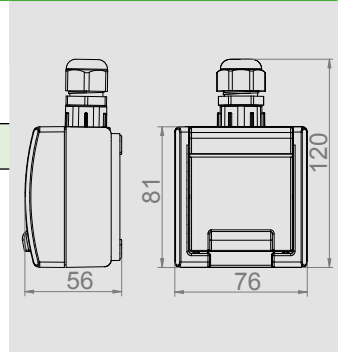

IP 65 IK 07 ABS TPE

AQUANT IP 65 2P+Z SOCKET

Type	Color	Pack. pc.	Weight pc./kg	Index
GNT 2P+Z	Casing Grey RAL 7035	8	1,50	1241-65
	Flap Grey RAL 7043			

NORM: PN-IEC 60448-1:2006
Sockets: 16A/250V~ screw terminals
Socket 2P+Z
Protection Degree IP 65
Dimension: 76mm x 81mm x 56mm

IP 65 IK 07 ABS TPE

AQUANT IP 65 2X2P+Z SOCKET HORIZONTAL

Type	Color	Pack. pc.	Weight pc./kg	Index
GNT 2x2P+Z H	Casing Grey RAL 7035	4	2,50	1242-65
	Flap Grey RAL 7043			

NORM: PN-IEC 60448-1:2006
Sockets: 16A/250V~ screw terminals
Socket 2x2P+Z
Protection Degree IP 65
Dimension: 153mm x 81mm x 56mm

IP 65 IK 07 ABS TPE

AQUANT IP 65 2X2P+Z SOCKET VERTICAL

Type	Color	Pack. pc.	Weight pc./kg	Index
GNT 2x2P+Z V	Casing Grey RAL 7035	4	2,50	1252-65
	Flap Grey RAL 7043			

NORM: PN-IEC 60448-1:2006
Sockets: 16A/250V~ screw terminals
Socket 2x2P+Z
Protection Degree IP 65
Dimension: 76mm x 163mm x 57mm

IP 65 IK 07 ABS TPE

AQUANT IP 65 3X2P+Z SOCKET HORIZONTAL

Type	Color	Pack. pc.	Weight pc./kg	Index
GNT 3x2P+Z H	Casing Grey RAL 7035	3	1,60	1243-65
	Flap Grey RAL 7043			

NORM: PN-IEC 60448-1:2006
Sockets: 16A/250V~ screw terminals
Socket 3x2P+Z
Protection Degree IP 65
Dimension: 230mm x 81mm x 58mm

IP 65 IK 07 ABS TPE

AQUANT IP 65 SINGLE POLE / TWO WAY SWITCH + 2P+Z SOCKET HORIZONTAL
AQUANT IP 65 SINGLE POLE / TWO WAY SWITCH + 2P+Z SOCKET VERTICAL

Type	Color	Pack. pc.	Weight pc./kg	Index
ŁNT-1+GNT 2P+Z H	RAL 7035+RAL 7043 (szary)	4	2,50	1247-65*
ŁNT-1+GNT 2P+Z V	RAL 7035+RAL 7043 (szary)			1256-65*

NORM: PN-EN-60669-1:2006, PN-IEC-60884-1:2006
Sockets: 16A/250V~ screw terminals
Socket 2P+Z
Protection Degree IP 65
Dimension: 153mm x 81mm x 56mm