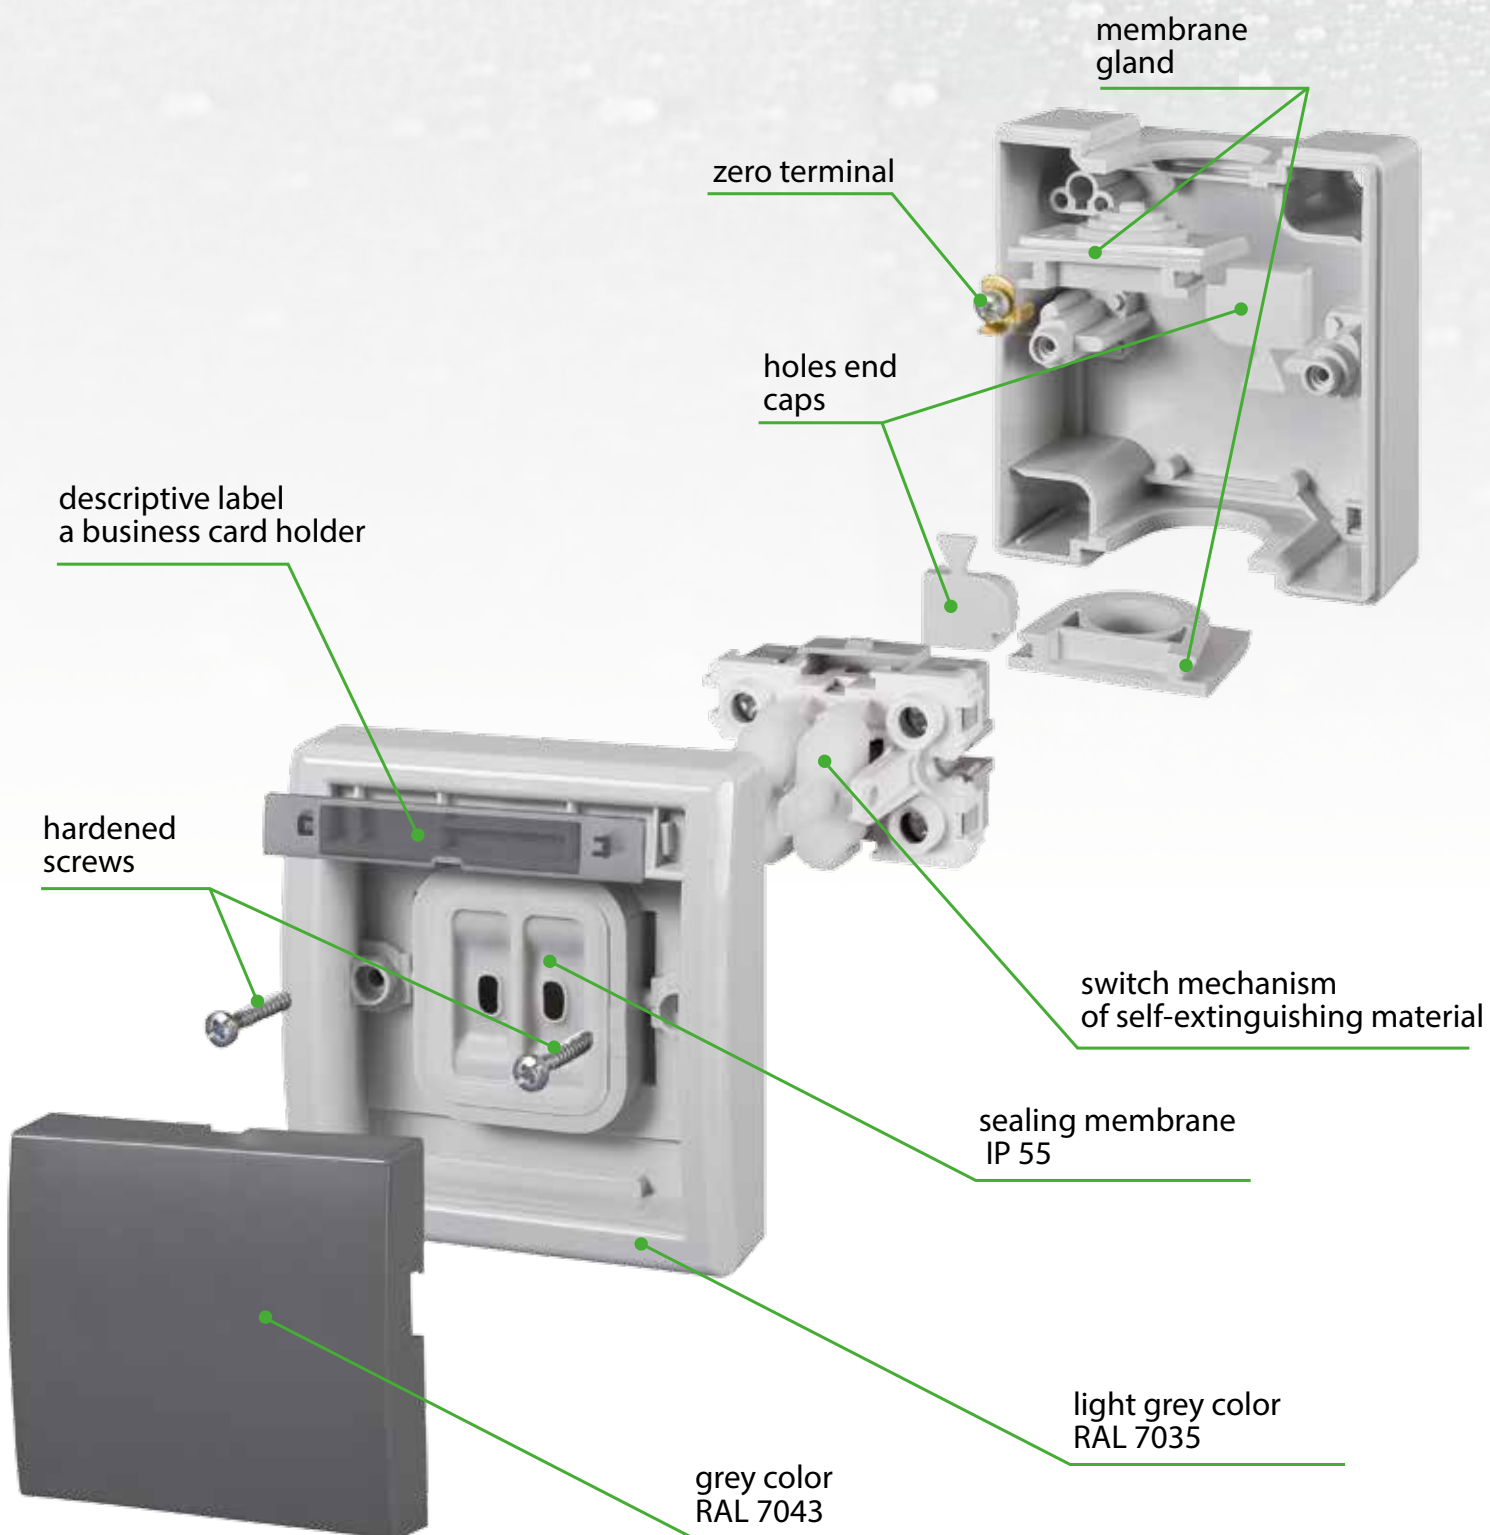

IP 55 IK 07 ABS TPE

AQUANT IP55 JALOUSIE SWITCH

Type	Color	Pack. pc.	Weight pc./kg	Index
ŁNT-8	Casing Grey RAL 7035	10	1,52	1208-10
	Button Grey RAL 7043			

NORM: PN-EN-60669-1:2006
 Switches: 10AX/230V- screw terminals
 Protection Degree IP55
 Description label.
 Dimension: 76mm x 81mm x 56mm