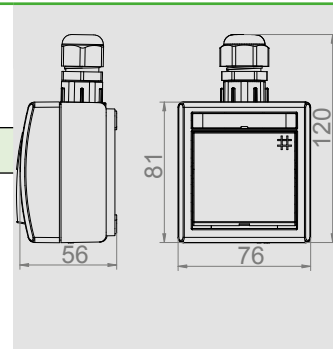

NORM: PN-EN-60669-1:2006
Switches: 10AX/230V~ screw terminals
Protection Degree IP 65
Description label.
Dimension: 76mm x 81mm x 56mm

IP 65 IK 07 ABS TPE

AQUANT IP 65 PUSH „BELL” SWITCH

Type	Color	Pack. pc.	Weight pc./kg	Index
ŁNT-1D	Casing Grey RAL 7035	8	1,52	1205-65
	Button Grey RAL 7043			

NORM: PN-EN-60669-1:2006
Switches: 10AX/230V~ screw terminals
Protection Degree IP 65
Description label.
Dimension: 76mm x 81mm x 56mm

IP 65 IK 07 ABS TPE

AQUANT IP 65 CROSSED SWITCH

Type	Color	Pack. pc.	Weight pc./kg	Index
ŁNT-7	Casing Grey RAL 7035	10	1,52	1206-65
	Button Grey RAL 7043			

NORM: PN-EN-60669-1:2006
Switches: 10AX/250V- screw terminals
Protection Degree IP 65
Description label.
Dimension: 76mm x 81mm x 56mm

IP 65 IK 07 ABS TPE

AQUANT IP 65 PUSH „KEY” SWITCH

Type	Color	Pack. pc.	Weight pc./kg	Index
ŁNT-8	Casing Grey RAL 7035	10	1,52	1207-65
	Button Grey RAL 7043			