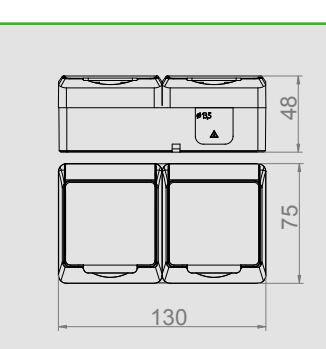

HERMES IP 44 2P+Z SOCKET + DOUBLE POLE SWITCH

Type	Color	Pack. pc.	Weight pc./kg	Index
ŁNT-5+GNT 2P+Z	White RAL 9003	12	2,24	0327-14

NORM: PN-EN-60669-1:2006, PN-IEC-60884-1:2006
Sockets: 16A/250V~ screw terminals
Protection Degree IP44
Dimension: 130 mm x 75 mm x 48mm