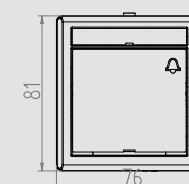

IP 55 IK 07 ABS TPE

AQUANT IP 55 SINGLE POLE / TWO WAY SWITCH

Type	Color	Pack. pc.	Weight pc./kg	Index
ŁNT-1	Casing Grey RAL 7035	10	1,52	1201-10
	Button Grey RAL 7043			

NORM: PN-EN-60669-1:2006
Switches: 10AX/250V~ screw terminals
Protection Degree IP55
Description label.
Dimension: 76mm x 81mm x 56mm

IP 55 IK 07 ABS TPE

AQUANT IP 55 DOUBLE POLE SWITCH

Type	Color	Pack. pc.	Weight pc./kg	Index
ŁNT-5	Casing Grey RAL 7035	10	1,52	1202-10
	Button Grey RAL 7043			

NORM: PN-EN-60669-1:2006
Switches: 10AX/250V~ screw terminals
Protection Degree IP55
Description label.
Dimension: 76mm x 81mm x 56mm

IP 55 IK 07 ABS TPE

AQUANT IP 55 TWO POLE SWITCH

Type	Color	Pack. pc.	Weight pc./kg	Index
ŁNT-2	Casing Grey RAL 7035	10	1,52	1203-10
	Button Grey RAL 7043			

NORM: PN-EN-60669-1:2006
Switches: 10AX/250V~ screw terminals
Protection Degree IP55
Description label.
Dimension: 76mm x 81mm x 56mm

IP 55 IK 07 ABS TPE

AQUANT IP 55 PUSH „LIGHT” SWITCH

Type	Color	Pack. pc.	Weight pc./kg	Index
ŁNT-1S	Casing Grey RAL 7035	10	1,52	1204-10
	Button Grey RAL 7043			

NORM: PN-EN-60669-1:2006
Switches: 10AX/230V~ screw terminals
Protection Degree IP55
Description label.
Dimension: 76mm x 81mm x 56mm

IP 55 IK 07 ABS TPE

AQUANT IP 55 PUSH „BELL” SWITCH

Type	Color	Pack. pc.	Weight pc./kg	Index
ŁNT-1D	Casing Grey RAL 7035	10	1,52	1205-10
	Button Grey RAL 7043			

NORM: PN-EN-60669-1:2006
Switches: 10AX/230V~ screw terminals
Protection Degree IP55
Description label.
Dimension: 76mm x 81mm x 56mm