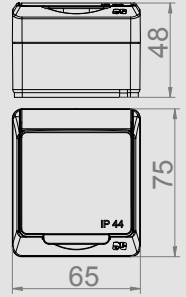

IP 44 **ABS**

HERMES IP 44 2P+Z SOCKET

Type	Color	Pack. pc.	Weight pc./kg	Index
GNT 2P+Z	Brown RAL 8028	12	1,085	0321-05

NORM: PN-IEC-60884-1:2006
Sockets: 16A/250V~ screw terminals
Protection Degree IP44
Dimension: 65 mm x 75 mm x 48mm