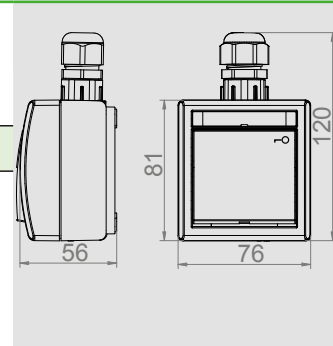

IP 65 IK 07 ABS TPE

AQUANT IP 65 CROSSED SWITCH

Type	Color	Pack. pc.	Weight pc./kg	Index
ŁNT-7	Casing Grey RAL 7035	10	1,52	1206-65
	Button Grey RAL 7043			

NORM: PN-EN-60669-1:2006
Switches: 10AX/250V- screw terminals
Protection Degree IP 65
Description label.
Dimension: 76mm x 81mm x 56mm

IP 65 IK 07 ABS TPE

AQUANT IP 65 PUSH „KEY” SWITCH

Type	Color	Pack. pc.	Weight pc./kg	Index
ŁNT-8	Casing Grey RAL 7035	10	1,52	1207-65
	Button Grey RAL 7043			

Button with pictogram „key”.
NORM: PN-EN-60669-1:2006
Switches: 10AX/230V- screw terminals
Protection Degree IP 65
Description label.
Dimension: 76mm x 81mm x 56mm

IP 65 IK 07 ABS TPE

AQUANT IP 65 JALOUSIE SWITCH

Type	Color	Pack. pc.	Weight pc./kg	Index
ŁNT-8	Casing Grey RAL 7035	10	1,52	1208-65
	Button Grey RAL 7043			

NORM: PN-EN-60669-1:2006
Switches: 10AX/230V- screw terminals
Protection Degree IP 65
Description label.
Dimension: 76mm x 81mm x 56mm