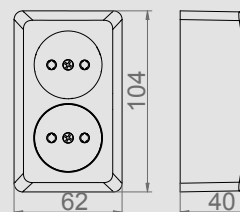

IP 20 PA

BERG 2P+Z SOCKET

Type	Color	Pack. pc.	Weight pc./kg	Index
GNT 2P+Z	White RAL 9003	10	1,085	3733-00

NORM: PN-EN-60669-1:2006
Switches: 16A/250V~ screw terminals
Protection Degree IP20
Dimension: 62 x 62 x 36mm

IP 20 PA

BERG 2X2P+Z SOCKET

Type	Color	Pack. pc.	Weight pc./kg	Index
GNT 2x2P+Z	White RAL 9003	10	2,24	3743-00

NORM: PN-EN-60669-1:2006
Switches: 16A/250V~ screw terminals
Protection Degree IP20
Dimension: 62 x 104 x 40mm

IP 20 PA

BERG 2P SOCKET

Type	Color	Pack. pc.	Weight pc./kg	Index
GNT 2P	White RAL 9003	10	2,24	3740-00

NORM: PN-EN-60669-1:2006
Switches: 16A/250V~ screw terminals
Protection Degree IP20
Dimension: 62 x 62 x 36mm

IP 20 PA

BERG 2X2P SOCKET

Type	Color	Pack. pc.	Weight pc./kg	Index
GNT 2x2P	White RAL 9003	10	2,24	3744-00

NORM: PN-EN-60669-1:2006
Switches: 16A/250V~ screw terminals
Protection Degree IP20
Dimension: 62 x 104 x 40mm

IP 20 PA

BERG 2P+Z SCHUKO SOCKET

Type	Color	Pack. pc.	Weight pc./kg	Index
GNT 2P+Z	White RAL 9003	10	1,085	3737-00

NORM: PN-EN-60669-1:2006
Switches: 16A/250V~ screw terminals
Protection Degree IP20
Dimension: 62 x 62 x 39mm

IP 20 PA

BERG 2X2P+Z SCHUKO SOCKET

Type	Color	Pack. pc.	Weight pc./kg	Index
GNT 2x2P+Z	White RAL 9003	10	2,24	3738-00

NORM: PN-EN-60669-1:2006
Switches: 16A/250V~ screw terminals
Protection Degree IP20
Dimension: 62 x 104 x 43mm