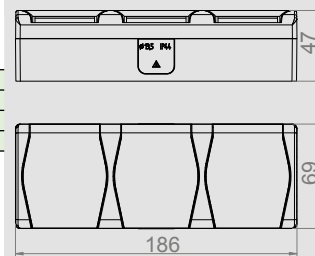

HERMES 2 IP 44 2P+Z SCHUKO SOCKET

Type	Color	Pack. pc.	Weight pc./kg	Index
GNT 2P+Z schuko	White RAL 9016	12	1,18	1024-01

NORM: PN-IEC-60884-1:2006
Sockets: 16A/250V~ screw terminals
Protection Degree IP44
Dimension: 65mm x 69mm x 48mm