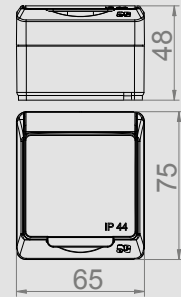

IP 44 ABS

HERMES IP 44 2P+Z SCHUKO SOCKET

Type	Color	Pack. pc.	Weight pc./kg	Index
GNT 2P+Z schuko	White RAL 9016	12	1,085	0324-02

NORM: PN-IEC-60884-1:2006
Sockets: 16A/250V~ screw terminals
Protection Degree IP44
Dimension: 65 mm x 75 mm x 48mm