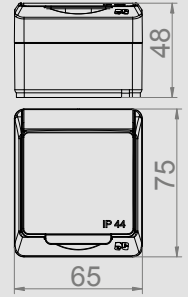

IP 44 **ABS**

HERMES IP 44 2P+Z SCHUKO SOCKET

Type	Color	Pack. pc.	Weight pc./kg	Index
GNT 2P+Z schuko	Brown RAL 8028	12	1,085	0324-05

NORM: PN-IEC-60884-1:2006
Sockets: 16A/250V~ screw terminals
Protection Degree IP44
Dimension: 65 mm x 75 mm x 48mm