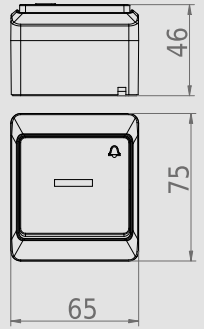

IP 44 ABS

HERMES IP 44 PUSH „ BELL ” SWITCH ILLUMINATED

Type	Color	Pack. pc.	Weight pc./kg	Index
ŁNT-1D+n	White RAL 9003 + Smoke	12	1,085	0347-01

NORM: PN-EN-60669-1:2006
Switches: 10AX/250V~ self-clamps
Protection Degree IP44
Dimension: 65mm x 75mm x 46mm

IP 44 ABS

HERMES IP 44 CROSSED SWITCH ILLUMINATED

Type	Color	Pack. pc.	Weight pc./kg	Index
ŁNT-7+n	White RAL 9003 + Smoke	12	1,085	0348-01

NORM: PN-EN-60669-1:2006
Switches: 10AX/250V~ self-clamps
Protection Degree IP44
Dimension: 65mm x 75mm x 46mm