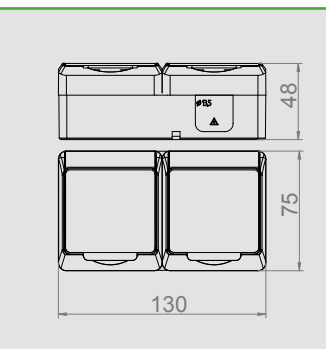

HERMES IP 44 2P+Z SOCKET + SINGLE POLE SWITCH

Type	Color	Pack. pc.	Weight pc./kg	Index
ŁNT-1+GNT 2P+Z	White RAL 9003	12	2,24	0327-12

NORM: PN-EN-60669-1:2006, PN-IEC-60884-1:2006
Sockets: 16A/250V~ screw terminals
Protection Degree IP44
Dimension: 130 mm x 75 mm x 48mm