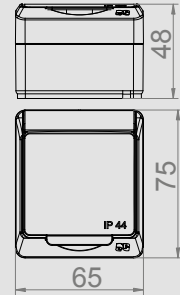

IP 44 ABS

HERMES IP 44 2P+Z SOCKET

Type	Color	Pack. pc.	Weight pc./kg	Index
GNT 2P+Z	White RAL 9016	12	1,085	0321-02

NORM: PN-IEC-60884-1:2006
Sockets: 16A/250V~ screw terminals
Protection Degree IP44
Dimension: 65 mm x 75 mm x 48mm

IP 44 ABS

HERMES IP 44 2X2P+Z SOCKET

Type	Color	Pack. pc.	Weight pc./kg	Index
GNT 2x2P+Z	White RAL 9016	12	2,24	0322-02

NORM: PN-IEC-60884-1:2006
Sockets: 16A/250V~ screw terminals
Protection Degree IP44
Dimension: 130 mm x 75 mm x 48mm

IP 44 ABS

HERMES IP 44 3X2P+Z SOCKET

Type	Color	Pack. pc.	Weight pc./kg	Index
GNT 3x2P+Z	White RAL 9016	4	1,14	0323-02

NORM: PN-IEC-60884-1:2006
Sockets: 16A/250V~ screw terminals
Protection Degree IP44
Dimension: 195 mm x 75 mm x 48mm