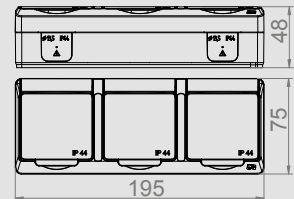

HERMES IP 44 2P+Z SOCKET + SINGLE POLE SWITCH

Type	Color	Pack. pc.	Weight pc./kg	Index
ŁNT-1+GNT 2P+Z	White RAL 9003 + smoke	12	1,085	0327-11

NORM: PN-EN-60669-1:2006, PN-IEC-60884-1:2006
Sockets: 16A/250V~ screw terminals
Protection Degree IP44
Dimension: 130 mm x 75 mm x 48mm