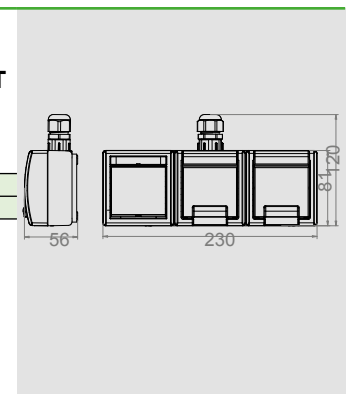

IP 65 IK 07 ABS TPE

AQUANT IP 65 2P+Z SCHUKO SOCKET

Type	Color	Pack. pc.	Weight pc./kg	Index
GNT 2P+Z schuko	Casing Grey RAL 7035	8	1,50	1244-65
	Flap Grey RAL 7043			

NORM: PN-IEC 60448-1:2006
Sockets: 16A/250V~ screw terminals
Socket 2P+Z
Protection Degree IP 65
Dimension: 76mm x 81mm x 56mm

IP 65 IK 07 ABS TPE

AQUANT IP 65 2X2P+Z SCHUKO SOCKET HORIZONTAL

Type	Color	Pack. pc.	Weight pc./kg	Index
GNT 2x2P+Z H schuko	Casing Grey RAL 7035	4	2,50	1245-65
	Flap Grey RAL 7043			

NORM: PN-IEC 60448-1:2006
Sockets: 16A/250V~ screw terminals
Socket 2P+Z
Protection Degree IP 65
Dimension: 153mm x 81mm x 56mm

IP 65 IK 07 ABS TPE

AQUANT IP 65 2X2P+Z SCHUKO SOCKET VERTICAL

Type	Color	Pack. pc.	Weight pc./kg	Index
GNT 2x2P+Z V schuko	Casing Grey RAL 7035	4	2,50	1254-65
	Flap Grey RAL 7043			

NORM: PN-IEC 60448-1:2006
Sockets: 16A/250V~ screw terminals
Socket 2P+Z
Protection Degree IP 65
Dimension: 76mm x 163mm x 57mm

IP 65 IK 07 ABS TPE

AQUANT IP 65 3X2P+Z SCHUKO SOCKET HORIZONTAL

Type	Color	Pack. pc.	Weight pc./kg	Index
GNT 3x2P+Z H schuko	Casing Grey RAL 7035	3	1,60	1246-65
	Flap Grey RAL 7043			

NORM: PN-IEC 60448-1:2006
Sockets: 16A/250V~ screw terminals
Socket 2P+Z
Protection Degree IP 65
Dimension: 230mm x 81mm x 58mm

IP 65 IK 07 ABS TPE

AQUANT IP 65 SINGLE POLE / TWO WAY SWITCH + 2X2P+Z SOCKET HORIZONTAL
AQUANT IP 65 SINGLE POLE / TWO WAY SWITCH + 2X2P+Z SOCKET VERTICAL

Type	Color	Pack. pc.	Weight pc./kg	Index
ŁNT-1+GNT 2x2P+Z H	RAL 7035+RAL 7043 (szary)	3	1,60	1249-65*
ŁNT-1+GNT 2x2P+Z V	RAL 7035+RAL 7043 (szary)			1262-65*

NORM: PN-EN-60669-1:2006, PN-IEC-60884-1:2006
Sockets: 16A/250V~ screw terminals
Socket 2P+Z
Protection Degree IP 65
Dimension: 230mm x 81mm x 58mm