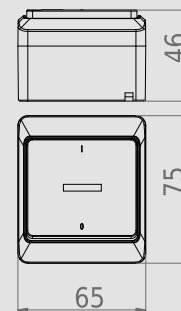

IP 44 ABS

HERMES IP 44 CROSSED SWITCH

Type	Color	Pack. pc.	Weight pc./kg	Index
ŁNT-7	White RAL 9003 + Smoke	12	1,085	0338-01

NORM: PN-EN-60669-1:2006
Switches: 10AX/250V~ screw terminals
Protection Degree IP44
Dimension: 65mm x 75mm x 46mm

IP 44 ABS

HERMES IP 44 SINGLE POLE/TWO WAY SWITCH ILLUMINATED

Type	Color	Pack. pc.	Weight pc./kg	Index
ŁNT-1+n	White RAL 9003+ Smoke	12	1,085	0341-01

NORM: PN-EN-60669-1:2006
Switches: 10AX/250V~ self-clamps
Protection Degree IP44
Dimension: 65mm x 75mm x 46mm

IP 44 ABS

HERMES IP 44 DOUBLE POLE SWITCH ILLUMINATED

Type	Color	Pack. pc.	Weight pc./kg	Index
ŁNT-5+n	White RAL 9003+ Smoke	12	1,085	0342-01

NORM: PN-EN-60669-1:2006
Switches: 10AX/250V~ self-clamps
Protection Degree IP44
Dimension: 65mm x 75mm x 46mm

IP 44 ABS

HERMES IP 44 TWO POLE SWITCH ILLUMINATED

Type	Color	Pack. pc.	Weight pc./kg	Index
ŁNT-2+n	White RAL 9003 + Smoke	12	1,085	0343-01

NORM: PN-EN-60669-1:2006
Switches: 10AX/250V~ self-clamps
Protection Degree IP44
Dimension: 65mm x 75mm x 46mm

IP 44 ABS

HERMES IP 44 PUSH „LIGHT” SWITCH ILLUMINATED

Type	Color	Pack. pc.	Weight pc./kg	Index
ŁNT-1S+n	White RAL 9003 + Smoke	12	1,085	0346-01

NORM: PN-EN-60669-1:2006
Switches: 10AX/250V~ self-clamps
Protection Degree IP44
Dimension: 65mm x 75mm x 46mm