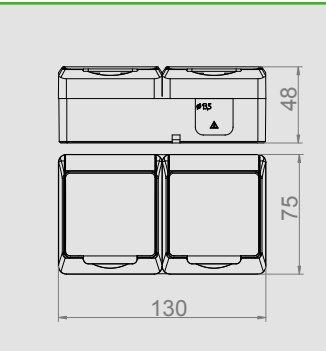

HERMES IP 44 2P+Z SOCKET + SINGLE POLE SWITCH

Type	Color	Pack. pc.	Weight pc./kg	Index
ŁNT-1+GNT 2P+Z	White RAL 9003 + smoke	12	1,085	0327-11

NORM: PN-EN-60669-1:2006, PN-IEC-60884-1:2006
Sockets: 16A/250V~ screw terminals
Protection Degree IP44
Dimension: 130 mm x 75 mm x 48mm