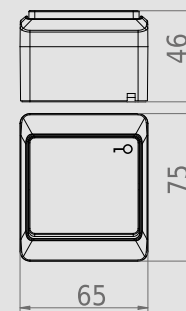

IP 44 ABS

NEW

HERMES IP 44 PUSH „KEY” SWITCH

Type	Color	Pack. pc.	Weight pc./kg	Index
ŁNT-7	White RAL 9003	12	1,085	0340-02

Button with pictogram „key”.
NORM: PN-EN-60669-1:2006
Switches: 10AX/230V~ screw terminals
Protection Degree IP44
Dimension: 65mm x 75mm x 46mm