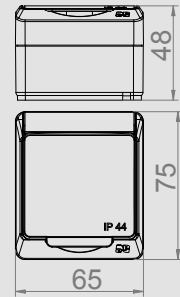

IP 44 ABS

HERMES IP 44 2P+Z SCHUKO SOCKET

Type	Color	Pack. pc.	Weight pc./kg	Index
GNT 2P+Z schuko	Brown RAL 8028	12	1,085	0324-06

NORM: PN-IEC-60884-1:2006
Sockets: 16A/250V~ screw terminals
Protection Degree IP44
Dimension: 65 mm x 75 mm x 48mm