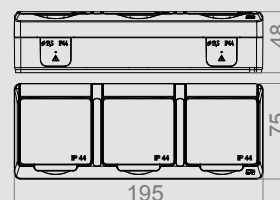

IP 44 ABS

HERMES IP 44 2P+Z SOCKET

Type	Color	Pack. pc.	Weight pc./kg	Index
GNT 2P+Z	Brown RAL 8028	12	1,085	0321-06

NORM: PN-IEC-60884-1:2006
Sockets: 16A/250V~ screw terminals
Protection Degree IP44
Dimension: 65 mm x 75 mm x 48mm

IP 44 ABS

HERMES IP 44 2X2P+Z SOCKET

Type	Color	Pack. pc.	Weight pc./kg	Index
GNT 2x2P+Z	Brown RAL 8028	12	2,24	0322-06

NORM: PN-IEC-60884-1:2006
Sockets: 16A/250V~ screw terminals
Protection Degree IP44
Dimension: 130 mm x 75 mm x 48mm

IP 44 ABS

HERMES IP 44 3X2P+Z SOCKET

Type	Color	Pack. pc.	Weight pc./kg	Index
GNT 3x2P+Z	Brown RAL 8028	4	1,14	0323-06

NORM: PN-IEC-60884-1:2006
Sockets: 16A/250V~ screw terminals
Protection Degree IP44
Dimension: 195 mm x 75 mm x 48mm