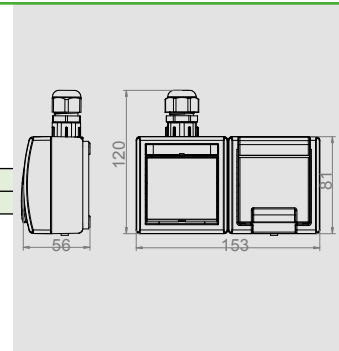

IP 65 IK 07 ABS TPE

AQUANT IP 65 2P+Z SOCKET

Type	Color	Pack. pc.	Weight pc./kg	Index
GNT 2P+Z	Casing Grey RAL 7035	8	1,50	1241-65
	Flap Grey RAL 7043			

NORM: PN-IEC 60448-1:2006
Sockets: 16A/250V~ screw terminals
Socket 2P+Z
Protection Degree IP 65
Dimension: 76mm x 81mm x 56mm

IP 65 IK 07 ABS TPE

AQUANT IP 65 2X2P+Z SOCKET HORIZONTAL

Type	Color	Pack. pc.	Weight pc./kg	Index
GNT 2x2P+Z H	Casing Grey RAL 7035	4	2,50	1242-65
	Flap Grey RAL 7043			

NORM: PN-IEC 60448-1:2006
Sockets: 16A/250V~ screw terminals
Socket 2x2P+Z
Protection Degree IP 65
Dimension: 153mm x 81mm x 56mm

IP 65 IK 07 ABS TPE

AQUANT IP 65 2X2P+Z SOCKET VERTICAL

Type	Color	Pack. pc.	Weight pc./kg	Index
GNT 2x2P+Z V	Casing Grey RAL 7035	4	2,50	1252-65
	Flap Grey RAL 7043			

NORM: PN-IEC 60448-1:2006
Sockets: 16A/250V~ screw terminals
Socket 2x2P+Z
Protection Degree IP 65
Dimension: 76mm x 163mm x 57mm

IP 65 IK 07 ABS TPE

AQUANT IP 65 3X2P+Z SOCKET HORIZONTAL

Type	Color	Pack. pc.	Weight pc./kg	Index
GNT 3x2P+Z H	Casing Grey RAL 7035	3	1,60	1243-65
	Flap Grey RAL 7043			

NORM: PN-IEC 60448-1:2006
Sockets: 16A/250V~ screw terminals
Socket 3x2P+Z
Protection Degree IP 65
Dimension: 230mm x 81mm x 58mm

IP 65 IK 07 ABS TPE

AQUANT IP 65 SINGLE POLE / TWO WAY SWITCH + 2P+Z SOCKET HORIZONTAL
AQUANT IP 65 SINGLE POLE / TWO WAY SWITCH + 2P+Z SOCKET VERTICAL

Type	Color	Pack. pc.	Weight pc./kg	Index
ŁNT-1+GNT 2P+Z H	RAL 7035+RAL 7043 (szary)	4	2,50	1247-65*
ŁNT-1+GNT 2P+Z V	RAL 7035+RAL 7043 (szary)			1256-65*

NORM: PN-EN-60669-1:2006, PN-IEC-60884-1:2006
Sockets: 16A/250V~ screw terminals
Socket 2P+Z
Protection Degree IP 65
Dimension: 153mm x 81mm x 56mm