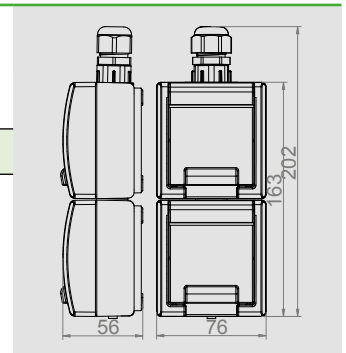

NORM: PN-IEC 60448-1:2006
Sockets: 16A/250V~ screw terminals
Socket 2P+Z
Protection Degree IP 65
Dimension: 76mm x 81mm x 56mm

IP 65 IK 07 ABS TPE

AQUANT IP 65 2X2P+Z SCHUKO SOCKET HORIZONTAL

Type	Color	Pack. pc.	Weight pc./kg	Index
GNT 2x2P+Z H schuko	Casing Grey RAL 7035	4	2,50	1245-65
	Flap Grey RAL 7043			

NORM: PN-IEC 60448-1:2006
Sockets: 16A/250V~ screw terminals
Socket 2P+Z
Protection Degree IP 65
Dimension: 153mm x 81mm x 56mm

IP 65 IK 07 ABS TPE

AQUANT IP 65 2X2P+Z SCHUKO SOCKET VERTICAL

Type	Color	Pack. pc.	Weight pc./kg	Index
GNT 2x2P+Z V schuko	Casing Grey RAL 7035	4	2,50	1254-65
	Flap Grey RAL 7043			

NORM: PN-IEC 60448-1:2006
Sockets: 16A/250V~ screw terminals
Socket 2P+Z
Protection Degree IP 65
Dimension: 76mm x 163mm x 57mm

IP 65 IK 07 ABS TPE

AQUANT IP 65 3X2P+Z SCHUKO SOCKET HORIZONTAL

Type	Color	Pack. pc.	Weight pc./kg	Index
GNT 3x2P+Z H schuko	Casing Grey RAL 7035	3	1,60	1246-65
	Flap Grey RAL 7043			