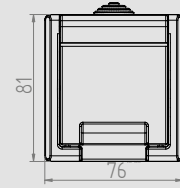

IP 55 IK 07 ABS TPE

AQUANT IP 55 2P+Z SCHUKO SOCKET

Type	Color	Pack. pc.	Weight pc./kg	Index
GNT 2P+Z schuko	Casing Grey RAL 7035	10	1,50	1244-10
	Flap Grey RAL 7043			

NORM: PN-IEC 60448-1:2006
Sockets: 16A/250V~ screw terminals
Socket 2P+Z
Protection Degree IP55
Dimension: 76mm x 81mm x 56mm

IP 55 IK 07 ABS TPE

AQUANT IP 55 2X2P+Z SCHUKO SOCKET HORIZONTAL

Type	Color	Pack. pc.	Weight pc./kg	Index
GNT 2x2P+Z H schuko	Casing Grey RAL 7035	10	2,50	1245-10
	Flap Grey RAL 7043			

NORM: PN-IEC 60448-1:2006
Sockets: 16A/250V~ screw terminals
Socket 2P+Z
Protection Degree IP55
Dimension: 153mm x 81mm x 56mm

IP 55 IK 07 ABS TPE

AQUANT IP 55 2X2P+Z SCHUKO SOCKET VERTICAL

Type	Color	Pack. pc.	Weight pc./kg	Index
GNT 2x2P+Z V schuko	Casing Grey RAL 7035	10	2,50	1254-10
	Flap Grey RAL 7043			

NORM: PN-IEC 60448-1:2006
Sockets: 16A/250V~ screw terminals
Socket 2P+Z
Protection Degree IP55
Dimension: 76mm x 163mm x 57mm

IP 55 IK 07 ABS TPE

AQUANT IP 55 3X2P+Z SCHUKO SOCKET HORIZONTAL

Type	Color	Pack. pc.	Weight pc./kg	Index
GNT 3x2P+Z H schuko	Casing Grey RAL 7035	4	1,60	1246-10
	Flap Grey RAL 7043			

NORM: PN-IEC 60448-1:2006
Sockets: 16A/250V~ screw terminals
Socket 2P+Z
Protection Degree IP55
Dimension: 230mm x 81mm x 58mm