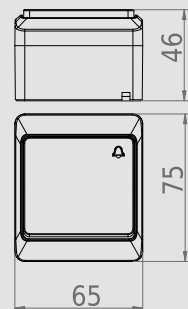

IP 44 ABS

HERMES IP 44 SINGLE POLE/TWO WAY SWITCH

Type	Color	Pack. pc.	Weight pc./kg	Index
ŁNT-1	Brown RAL 8028	12	1,085	0331-06

NORM: PN-EN-60669-1:2006
Switches: 10AX/250V~ screw terminals
Protection Degree IP44
Dimension: 65mm x 75mm x 46mm

IP 44 ABS

HERMES IP 44 DOUBLE POLE SWITCH

Type	Color	Pack. pc.	Weight pc./kg	Index
ŁNT-5	Brown RAL 8028	12	1,085	0332-06

NORM: PN-EN-60669-1:2006
Switches: 10AX/250V~ screw terminals
Protection Degree IP44
Dimension: 65mm x 75mm x 46mm

IP 44 ABS

HERMES IP 44 TWO POLES SWITCH

Type	Color	Pack. pc.	Weight pc./kg	Index
ŁNT-2	Brown RAL 8028	12	1,085	0333-06

NORM: PN-EN-60669-1:2006
Switches: 10AX/250V~ screw terminals
Protection Degree IP44
Dimension: 65mm x 75mm x 46mm

IP 44 ABS

HERMES IP 44 PUSH „LIGHT” SWITCH

Type	Color	Pack. pc.	Weight pc./kg	Index
ŁNT-1S	Brown RAL 8028	12	1,085	0336-06

NORM: PN-EN-60669-1:2006
Switches: 10AX/230V~ screw terminals
Protection Degree IP44
Dimension: 65mm x 75mm x 46mm

IP 44 ABS

HERMES IP 44 PUSH „BELL” SWITCH

Type	Color	Pack. pc.	Weight pc./kg	Index
ŁNT-1D	Brown RAL 8028	12	1,085	0337-06

NORM: PN-EN-60669-1:2006
Switches: 10AX/230V~ screw terminals
Protection Degree IP44
Dimension: 65mm x 75mm x 46mm