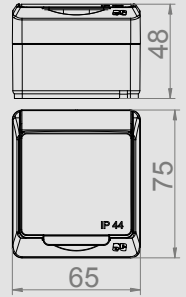

IP 44 **ABS**

HERMES IP 44 2P+Z SCHUKO SOCKET

Type	Color	Pack. pc.	Weight pc./kg	Index
GNT 2P+Z schuko	White RAL 9016+smoke	12	1,085	0324-01

NORM: PN-IEC-60884-1:2006
Sockets: 16A/250V~ screw terminals
Protection Degree IP44
Dimension: 65 mm x 75 mm x 48mm

IP 44 **ABS**

HERMES IP 44 2X2P+Z SCHUKO SOCKET

Type	Color	Pack. pc.	Weight pc./kg	Index
GNT 2x2P+Z schuko	White RAL 9016+smoke	12	2,24	0325-01

NORM: PN-IEC-60884-1:2006
Sockets: 16A/250V~ screw terminals
Protection Degree IP44
Dimension: 130 mm x 75 mm x 48mm

IP 44 **ABS**

HERMES IP 44 3X2P+Z SCHUKO SOCKET

Type	Color	Pack. pc.	Weight pc./kg	Index
GNT 3x2P+Z schuko	White RAL 9016+smoke	4	1,14	0326-01

NORM: PN-IEC-60884-1:2006
Sockets: 16A/250V~ screw terminals
Protection Degree IP44
Dimension: 195 mm x 75 mm x 48mm