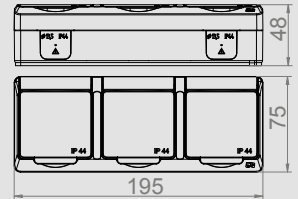

IP 44 **ABS**

HERMES IP 44 2P+Z SCHUKO SOCKET

Type	Color	Pack. pc.	Weight pc./kg	Index
GNT 2P+Z schuko	White RAL 9016+smoke	12	1,085	0324-01

NORM: PN-IEC-60884-1:2006
Sockets: 16A/250V~ screw terminals
Protection Degree IP44
Dimension: 65 mm x 75 mm x 48mm

IP 44 **ABS**

HERMES IP 44 2X2P+Z SCHUKO SOCKET

Type	Color	Pack. pc.	Weight pc./kg	Index
GNT 2x2P+Z schuko	White RAL 9016+smoke	12	2,24	0325-01

NORM: PN-IEC-60884-1:2006
Sockets: 16A/250V~ screw terminals
Protection Degree IP44
Dimension: 130 mm x 75 mm x 48mm

IP 44 **ABS**

HERMES IP 44 3X2P+Z SCHUKO SOCKET

Type	Color	Pack. pc.	Weight pc./kg	Index
GNT 3x2P+Z schuko	White RAL 9016+smoke	4	1,14	0326-01

NORM: PN-IEC-60884-1:2006
Sockets: 16A/250V~ screw terminals
Protection Degree IP44
Dimension: 195 mm x 75 mm x 48mm