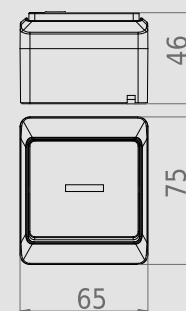

IP 44 ABS

HERMES IP 44 CROSSED SWITCH

Type	Color	Pack. pc.	Weight pc./kg	Index
ŁNT-7	White RAL 9003	12	1,085	0338-02

NORM: PN-EN-60669-1:2006
Switches: 10AX/250V~ screw terminals
Protection Degree IP44
Dimension: 65mm x 75mm x 46mm

IP 44 ABS

NEW

HERMES IP 44 PUSH „KEY” SWITCH

Type	Color	Pack. pc.	Weight pc./kg	Index
ŁNT-7	White RAL 9003	12	1,085	0340-02

Button with pictogram „key”.
NORM: PN-EN-60669-1:2006
Switches: 10AX/230V~ screw terminals
Protection Degree IP44
Dimension: 65mm x 75mm x 46mm

IP 44 ABS

HERMES IP 44 SINGLE POLE/TWO WAY SWITCH ILLUMINATED

Type	Color	Pack. pc.	Weight pc./kg	Index
ŁNT-1+n	White RAL 9003	12	1,085	0341-02

NORM: PN-EN-60669-1:2006
Switches: 10AX/250V~ self-clamps
Protection Degree IP44
Dimension: 65mm x 75mm x 46mm

IP 44 ABS

HERMES IP 44 DOUBLE POLE SWITCH ILLUMINATED

Type	Color	Pack. pc.	Weight pc./kg	Index
ŁNT-5+n	White RAL 9003	12	1,085	0342-02

NORM: PN-EN-60669-1:2006
Switches: 10AX/250V~ self-clamps
Protection Degree IP44
Dimension: 65mm x 75mm x 46mm

IP 44 ABS

HERMES IP 44 TWO POLE SWITCH ILLUMINATED

Type	Color	Pack. pc.	Weight pc./kg	Index
ŁNT-2+n	White RAL 9003	12	1,085	0343-02

NORM: PN-EN-60669-1:2006
Switches: 10AX/250V~ self-clamps
Protection Degree IP44
Dimension: 65mm x 75mm x 46mm