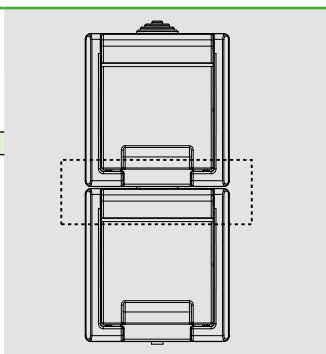

AQUANT ADAPTER FOR VERTICAL CONNECTION OF SOCKETS AND SWITCHES

Type	Color	Pack. pc.	Weight pc./kg	Index
Adapter	Szary RAL 7035	5	1,085	1280-10

Adapter for vertical connection of sockets and switches of AQUANT sockets and switches

AQUANT CABLE GLANDS

Type	Color	Pack. pc.	Weight pc./kg	Index
Glands	Szary RAL 7035	10	1,085	1281-10

Cable glands