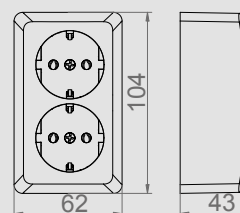

IP 20 PA

BERG 2P+Z SOCKET

Type	Color	Pack. pc.	Weight pc./kg	Index
GNT 2P+Z	White RAL 9003	10	1,085	3733-00

NORM: PN-EN-60669-1:2006
Switches: 16A/250V~ screw terminals
Protection Degree IP20
Dimension: 62 x 62 x 36mm

IP 20 PA

BERG 2X2P+Z SOCKET

Type	Color	Pack. pc.	Weight pc./kg	Index
GNT 2x2P+Z	White RAL 9003	10	2,24	3743-00

NORM: PN-EN-60669-1:2006
Switches: 16A/250V~ screw terminals
Protection Degree IP20
Dimension: 62 x 104 x 40mm

IP 20 PA

BERG 2P SOCKET

Type	Color	Pack. pc.	Weight pc./kg	Index
GNT 2P	White RAL 9003	10	2,24	3740-00

NORM: PN-EN-60669-1:2006
Switches: 16A/250V~ screw terminals
Protection Degree IP20
Dimension: 62 x 62 x 36mm

IP 20 PA

BERG 2X2P SOCKET

Type	Color	Pack. pc.	Weight pc./kg	Index
GNT 2x2P	White RAL 9003	10	2,24	3744-00

NORM: PN-EN-60669-1:2006
Switches: 16A/250V~ screw terminals
Protection Degree IP20
Dimension: 62 x 104 x 40mm

IP 20 PA

BERG 2P+Z SCHUKO SOCKET

Type	Color	Pack. pc.	Weight pc./kg	Index
GNT 2P+Z	White RAL 9003	10	1,085	3737-00

NORM: PN-EN-60669-1:2006
Switches: 16A/250V~ screw terminals
Protection Degree IP20
Dimension: 62 x 62 x 39mm

IP 20 PA

BERG 2X2P+Z SCHUKO SOCKET

Type	Color	Pack. pc.	Weight pc./kg	Index
GNT 2x2P+Z	White RAL 9003	10	2,24	3738-00

NORM: PN-EN-60669-1:2006
Switches: 16A/250V~ screw terminals
Protection Degree IP20
Dimension: 62 x 104 x 43mm