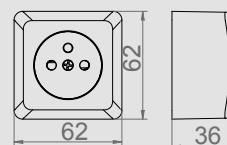

IP 20 PA

BERG 2P+Z SOCKET

Type	Color	Pack. pc.	Weight pc./kg	Index
GNT 2P+Z	White RAL 9003	10	1,085	3733-00

NORM: PN-EN-60669-1:2006
Switches: 16A/250V~ screw terminals
Protection Degree IP20
Dimension: 62 x 62 x 36mm

IP 20 PA

BERG 2X2P+Z SOCKET

Type	Color	Pack. pc.	Weight pc./kg	Index
GNT 2x2P+Z	White RAL 9003	10	2,24	3743-00

NORM: PN-EN-60669-1:2006
Switches: 16A/250V~ screw terminals
Protection Degree IP20
Dimension: 62 x 104 x 40mm

IP 20 PA

BERG 2P SOCKET

Type	Color	Pack. pc.	Weight pc./kg	Index
GNT 2P	White RAL 9003	10	2,24	3740-00

NORM: PN-EN-60669-1:2006
Switches: 16A/250V~ screw terminals
Protection Degree IP20
Dimension: 62 x 62 x 36mm

IP 20 PA

BERG 2X2P SOCKET

Type	Color	Pack. pc.	Weight pc./kg	Index
GNT 2x2P	White RAL 9003	10	2,24	3744-00

NORM: PN-EN-60669-1:2006
Switches: 16A/250V~ screw terminals
Protection Degree IP20
Dimension: 62 x 104 x 40mm

IP 20 PA

BERG 2P+Z SCHUKO SOCKET

Type	Color	Pack. pc.	Weight pc./kg	Index
GNT 2P+Z	White RAL 9003	10	1,085	3737-00

NORM: PN-EN-60669-1:2006
Switches: 16A/250V~ screw terminals
Protection Degree IP20
Dimension: 62 x 62 x 39mm

IP 20 PA

BERG 2X2P+Z SCHUKO SOCKET

Type	Color	Pack. pc.	Weight pc./kg	Index
GNT 2x2P+Z	White RAL 9003	10	2,24	3738-00

NORM: PN-EN-60669-1:2006
Switches: 16A/250V~ screw terminals
Protection Degree IP20
Dimension: 62 x 104 x 43mm