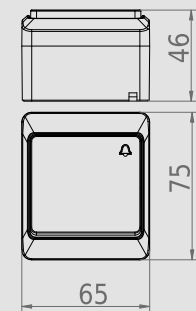

IP 44 **ABS**

HERMES IP 44 SINGLE POLE/TWO WAY SWITCH

Type	Color	Pack. pc.	Weight pc./kg	Index
ŁNT-1	White RAL 9003 + Smoke	12	1,085	0331-01

NORM: PN-EN-60669-1:2006
Switches: 10AX/250V~ screw terminals
Protection Degree IP44
Dimension: 65mm x 75mm x 46mm

IP 44 **ABS**

HERMES IP 44 DOUBLE POLE SWITCH

Type	Color	Pack. pc.	Weight pc./kg	Index
ŁNT-5	White RAL 9003 + Smoke	12	1,085	0332-01

NORM: PN-EN-60669-1:2006
Switches: 10AX/250V~ screw terminals
Protection Degree IP44
Dimension: 65mm x 75mm x 46mm

IP 44 **ABS**

HERMES IP 44 TWO POLES SWITCH

Type	Color	Pack. pc.	Weight pc./kg	Index
ŁNT-2	White RAL 9003 + Smoke	12	1,085	0333-01

NORM: PN-EN-60669-1:2006
Switches: 10AX/250V~ screw terminals
Protection Degree IP44
Dimension: 65mm x 75mm x 46mm

IP 44 **ABS**

HERMES IP 44 PUSH „LIGHT” SWITCH

Type	Color	Pack. pc.	Weight pc./kg	Index
ŁNT-1S	White RAL 9003 + Smoke	12	1,085	0336-01

NORM: PN-EN-60669-1:2006
Switches: 10AX/230V~ screw terminals
Protection Degree IP44
Dimension: 65mm x 75mm x 46mm

IP 44 **ABS**

HERMES IP 44 PUSH „BELL” SWITCH

Type	Color	Pack. pc.	Weight pc./kg	Index
ŁNT-1D	White RAL 9003 + Smoke	12	1,085	0337-01

NORM: PN-EN-60669-1:2006
Switches: 10AX/230V~ screw terminals
Protection Degree IP44
Dimension: 65mm x 75mm x 46mm