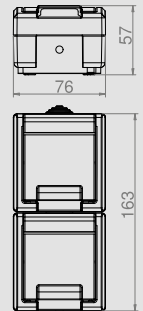

IP 55 IK 07 ABS TPE

AQUANT IP 55 SOCKET 2P+Z

Type	Color	Pack. pc.	Weight pc./kg	Index
GNT 2P+Z	Casing Grey RAL 7035	10	1,50	1241-10
	Flap Grey RAL 7043			

NORM: PN-IEC 60448-1:2006
Sockets: 16A/250V~ screw terminals
Socket 2P+Z
Protection Degree IP55
Dimension: 76mm x 81mm x 56mm

IP 55 IK 07 ABS TPE

AQUANT IP 55X2P+Z SOCKET HORIZONTAL

Type	Color	Pack. pc.	Weight pc./kg	Index
GNT 2x2P+Z H	Casing Grey RAL 7035	10	2,50	1242-10
	Flap Grey RAL 7043			

NORM: PN-IEC 60448-1:2006
Sockets: 16A/250V~ screw terminals
Socket 2x2P+Z
Protection Degree IP55
Dimension: 153mm x 81mm x 56mm

IP 55 IK 07 ABS TPE

AQUANT IP 55 2X2P+Z SOCKET VERTICAL

Type	Color	Pack. pc.	Weight pc./kg	Index
GNT 2x2P+Z V	Casing Grey RAL 7035	10	2,50	1252-10
	Flap Grey RAL 7043			

NORM: PN-IEC 60448-1:2006
Sockets: 16A/250V~ screw terminals
Socket 2x2P+Z
Protection Degree IP55
Dimension: 76mm x 163mm x 57mm

IP 55 IK 07 ABS TPE

AQUANT IP 55 3X2P+Z SOCKET HORIZONTAL

Type	Color	Pack. pc.	Weight pc./kg	Index
GNT 3x2P+Z H	Casing Grey RAL 7035	4	1,60	1243-10
	Flap Grey RAL 7043			

NORM: PN-IEC 60448-1:2006
Sockets: 16A/250V~ screw terminals
Socket 3x2P+Z
Protection Degree IP55
Dimension: 230mm x 81mm x 58mm