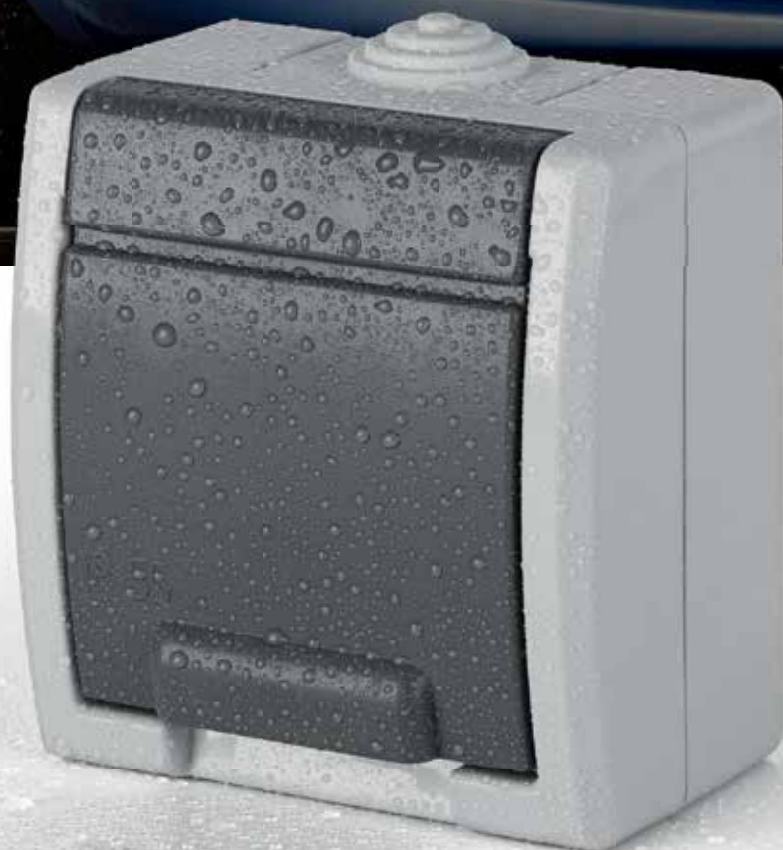

IP65

Application:

- logistics halls
- garage halls
- industrial plants
- laundries, basements
- machine industry

Advantages:

- durable sealing thanks to 2-component technology
- dust and water flow will not disturb the Aquant™ Series fittings
- sealed housing
- flexible membrane constituting a specific barrier between external elements (keys and flaps) and the internal electrical component
- additional protection integrated with the base in the form of movable glands rubber