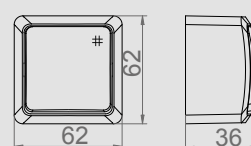

IP 20 PA

BERG SINGLE POLE SWITCH

Type	Color	Pack. pc.	Weight pc./kg	Index
ŁNT-1	White RAL 9003	10	1,085	3710-00

NORM: PN-EN-60669-1:2006
Switches: 10AX/250V~ screw terminals
Protection Degree IP20
Dimension: 62 x 62 x 36mm

IP 20 PA

BERG DOUBLE POLE SWITCH

Type	Color	Pack. pc.	Weight pc./kg	Index
ŁNT-5	White RAL 9003	10	1,085	3711-00

NORM: PN-EN-60669-1:2006
Switches: 10AX/250V~ screw terminals
Protection Degree IP20
Dimension: 62 x 62 x 36mm

IP 20 PA

BERG TWO WAY SWITCH

Type	Color	Pack. pc.	Weight pc./kg	Index
ŁNT-3	White RAL 9003	10	1,085	3712-00

NORM: PN-EN-60669-1:2006
Switches: 10AX/250V~ screw terminals
Protection Degree IP20
Dimension: 62 x 62 x 36mm

IP 20 PA

BERG PUSH „LIGHT” SWITCH

Type	Color	Pack. pc.	Weight pc./kg	Index
ŁNT-1	White RAL 9003	10	1,085	3713-00

NORM: PN-EN-60669-1:2006
Switches: 10AX/250V~ screw terminals
Protection Degree IP20
Dimension: 62 x 62 x 36mm

IP 20 PA

BERG PUSH „BELL” SWITCH

Type	Color	Pack. pc.	Weight pc./kg	Index
ŁNT-1	White RAL 9003	10	1,085	3714-00

NORM: PN-EN-60669-1:2006
Switches: 10AX/250V~ screw terminals
Protection Degree IP20
Dimension: 62 x 62 x 36mm

IP 20 PA

BERG CROSSED SWITCH

Type	Color	Pack. pc.	Weight pc./kg	Index
ŁNT-1	White RAL 9003	10	1,085	3715-00

Istnieje możliwość zamówienia w wersji z keyem.
NORM: PN-EN-60669-1:2006
Switches: 10AX/250V~ screw terminals
Protection Degree IP20
Dimension: 62 x 62 x 36mm