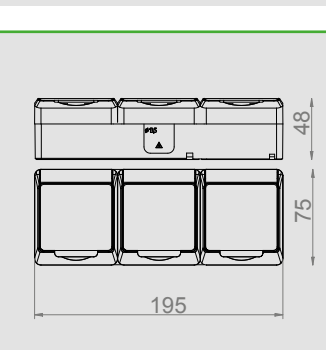

HERMES IP 44 2x2P+Z SOCKET + SINGLE POLE SWITCH

Type	Color	Pack. pc.	Weight pc./kg	Index
ŁNT-1+GNT 2x2P+Z	White RAL 9003 + smoke	4	1,14	0327-21

NORM: PN-EN-60669-1:2006, PN-IEC-60884-1:2006
Sockets: 16A/250V~ screw terminals
Protection Degree IP44
Dimension: 195 mm x 75 mm x 48mm