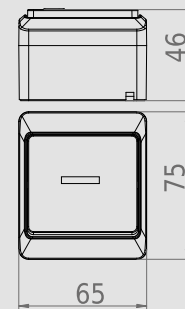

IP 44 ABS

HERMES IP 44 CROSSED SWITCH

Type	Color	Pack. pc.	Weight pc./kg	Index
ŁNT-7	Brown RAL 8028	12	1,085	0338-06

NORM: PN-EN-60669-1:2006
Switches: 10AX/250V~ screw terminals
Protection Degree IP44
Dimension: 65mm x 75mm x 46mm

IP 44 ABS

HERMES IP 44 SINGLE POLE/TWO WAY SWITCH ILLUMINATED

Type	Color	Pack. pc.	Weight pc./kg	Index
ŁNT-1+n	Brown RAL 8028	12	1,085	0341-06

NORM: PN-EN-60669-1:2006
Switches: 10AX/250V~ self-clamps
Protection Degree IP44
Dimension: 65mm x 75mm x 46mm

IP 44 ABS

HERMES IP 44 DOUBLE POLE SWITCH ILLUMINATED

Type	Color	Pack. pc.	Weight pc./kg	Index
ŁNT-5+n	Brown RAL 8028	12	1,085	0342-06

NORM: PN-EN-60669-1:2006
Switches: 10AX/250V~ self-clamps
Protection Degree IP44
Dimension: 65mm x 75mm x 46mm

IP 44 ABS

HERMES IP 44 TWO POLE SWITCH ILLUMINATED

Type	Color	Pack. pc.	Weight pc./kg	Index
ŁNT-2+n	Brown RAL 8028	12	1,085	0343-06

NORM: PN-EN-60669-1:2006
Switches: 10AX/250V~ self-clamps
Protection Degree IP44
Dimension: 65mm x 75mm x 46mm

IP 44 ABS

HERMES IP 44 PUSH „LIGHT” SWITCH ILLUMINATED

Type	Color	Pack. pc.	Weight pc./kg	Index
ŁNT-1S+n	Brown RAL 8028	12	1,085	0346-06

NORM: PN-EN-60669-1:2006
Switches: 10AX/250V~ self-clamps
Protection Degree IP44
Dimension: 65mm x 75mm x 46mm