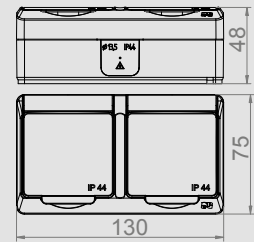

IP 44 ABS

HERMES IP 44 2X2P+Z SCHUKO SOCKET

Type	Color	Pack. pc.	Weight pc./kg	Index
GNT 2x2P+Z schuko	Brown RAL 8028	12	2,24	0325-06

NORM: PN-IEC-60884-1:2006
Sockets: 16A/250V~ screw terminals
Protection Degree IP44
Dimension: 130 mm x 75 mm x 48mm