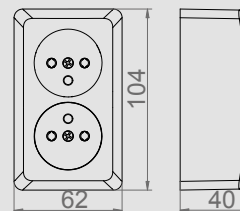

IP 20 PA

BERG 2P+Z SOCKET

Type	Color	Pack. pc.	Weight pc./kg	Index
GNT 2P+Z	White RAL 9003	10	1,085	3733-00

NORM: PN-EN-60669-1:2006
Switches: 16A/250V~ screw terminals
Protection Degree IP20
Dimension: 62 x 62 x 36mm

IP 20 PA

BERG 2X2P+Z SOCKET

Type	Color	Pack. pc.	Weight pc./kg	Index
GNT 2x2P+Z	White RAL 9003	10	2,24	3743-00

NORM: PN-EN-60669-1:2006
Switches: 16A/250V~ screw terminals
Protection Degree IP20
Dimension: 62 x 104 x 40mm

IP 20 PA

BERG 2P SOCKET

Type	Color	Pack. pc.	Weight pc./kg	Index
GNT 2P	White RAL 9003	10	2,24	3740-00

NORM: PN-EN-60669-1:2006
Switches: 16A/250V~ screw terminals
Protection Degree IP20
Dimension: 62 x 62 x 36mm

IP 20 PA

BERG 2X2P SOCKET

Type	Color	Pack. pc.	Weight pc./kg	Index
GNT 2x2P	White RAL 9003	10	2,24	3744-00

NORM: PN-EN-60669-1:2006
Switches: 16A/250V~ screw terminals
Protection Degree IP20
Dimension: 62 x 104 x 40mm

IP 20 PA

BERG 2P+Z SCHUKO SOCKET

Type	Color	Pack. pc.	Weight pc./kg	Index
GNT 2P+Z	White RAL 9003	10	1,085	3737-00

NORM: PN-EN-60669-1:2006
Switches: 16A/250V~ screw terminals
Protection Degree IP20
Dimension: 62 x 62 x 39mm

IP 20 PA

BERG 2X2P+Z SCHUKO SOCKET

Type	Color	Pack. pc.	Weight pc./kg	Index
GNT 2x2P+Z	White RAL 9003	10	2,24	3738-00

NORM: PN-EN-60669-1:2006
Switches: 16A/250V~ screw terminals
Protection Degree IP20
Dimension: 62 x 104 x 43mm