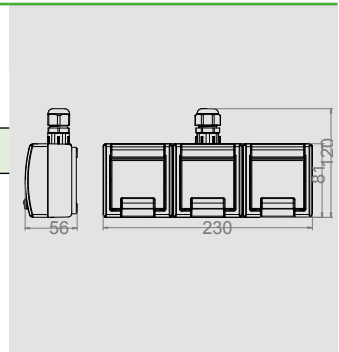

IP 65 IK 07 ABS TPE

AQUANT IP 65 2P+Z SOCKET

Type	Color	Pack. pc.	Weight pc./kg	Index
GNT 2P+Z	Casing Grey RAL 7035	8	1,50	1241-65
	Flap Grey RAL 7043			

NORM: PN-IEC 60448-1:2006
Sockets: 16A/250V~ screw terminals
Socket 2P+Z
Protection Degree IP 65
Dimension: 76mm x 81mm x 56mm

IP 65 IK 07 ABS TPE

AQUANT IP 65 2X2P+Z SOCKET HORIZONTAL

Type	Color	Pack. pc.	Weight pc./kg	Index
GNT 2x2P+Z H	Casing Grey RAL 7035	4	2,50	1242-65
	Flap Grey RAL 7043			

NORM: PN-IEC 60448-1:2006
Sockets: 16A/250V~ screw terminals
Socket 2x2P+Z
Protection Degree IP 65
Dimension: 153mm x 81mm x 56mm

IP 65 IK 07 ABS TPE

AQUANT IP 65 2X2P+Z SOCKET VERTICAL

Type	Color	Pack. pc.	Weight pc./kg	Index
GNT 2x2P+Z V	Casing Grey RAL 7035	4	2,50	1252-65
	Flap Grey RAL 7043			

NORM: PN-IEC 60448-1:2006
Sockets: 16A/250V~ screw terminals
Socket 2x2P+Z
Protection Degree IP 65
Dimension: 76mm x 163mm x 57mm

IP 65 IK 07 ABS TPE

AQUANT IP 65 3X2P+Z SOCKET HORIZONTAL

Type	Color	Pack. pc.	Weight pc./kg	Index
GNT 3x2P+Z H	Casing Grey RAL 7035	3	1,60	1243-65
	Flap Grey RAL 7043			

NORM: PN-IEC 60448-1:2006
Sockets: 16A/250V~ screw terminals
Socket 3x2P+Z
Protection Degree IP 65
Dimension: 230mm x 81mm x 58mm

IP 65 IK 07 ABS TPE

AQUANT IP 65 SINGLE POLE / TWO WAY SWITCH + 2P+Z SOCKET HORIZONTAL
AQUANT IP 65 SINGLE POLE / TWO WAY SWITCH + 2P+Z SOCKET VERTICAL

Type	Color	Pack. pc.	Weight pc./kg	Index
ŁNT-1+GNT 2P+Z H	RAL 7035+RAL 7043 (szary)	4	2,50	1247-65*
ŁNT-1+GNT 2P+Z V	RAL 7035+RAL 7043 (szary)			1256-65*

NORM: PN-EN-60669-1:2006, PN-IEC-60884-1:2006
Sockets: 16A/250V~ screw terminals
Socket 2P+Z
Protection Degree IP 65
Dimension: 153mm x 81mm x 56mm