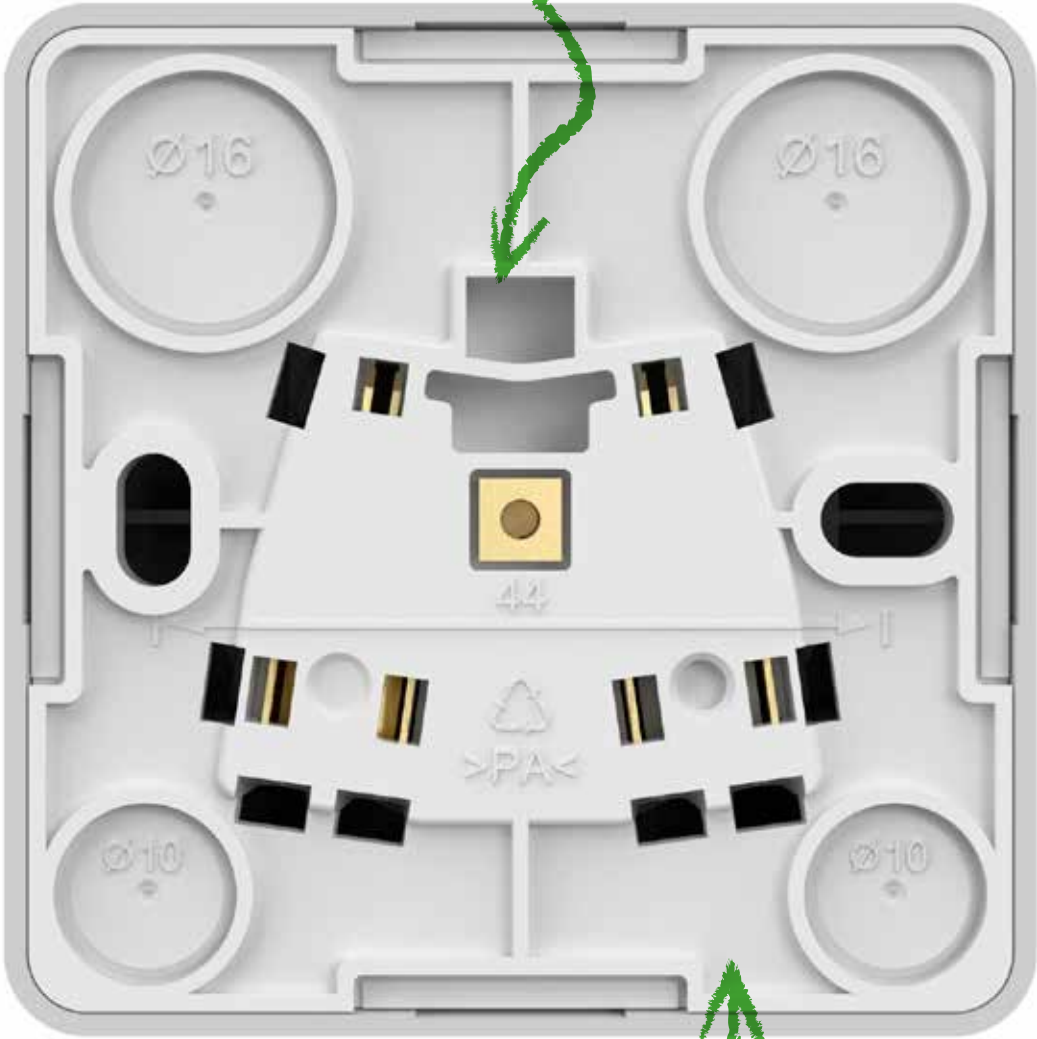

screw mechanisms

weakening at the bottom for cable entry

switches 10A / 250V
sockets 16A / 250V