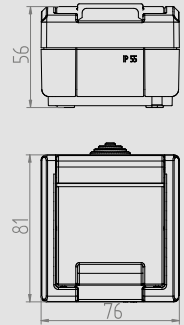

IP 55 IK 07 ABS TPE

AQUANT IP 55 SOCKET 2P+Z

Type	Color	Pack. pc.	Weight pc./kg	Index
GNT 2P+Z	Casing Grey RAL 7035	10	1,50	1241-10
	Flap Grey RAL 7043			

NORM: PN-IEC 60448-1:2006
Sockets: 16A/250V~ screw terminals
Socket 2P+Z
Protection Degree IP55
Dimension: 76mm x 81mm x 56mm

IP 55 IK 07 ABS TPE

AQUANT IP 55X2P+Z SOCKET HORIZONTAL

Type	Color	Pack. pc.	Weight pc./kg	Index
GNT 2x2P+Z H	Casing Grey RAL 7035	10	2,50	1242-10
	Flap Grey RAL 7043			

NORM: PN-IEC 60448-1:2006
Sockets: 16A/250V~ screw terminals
Socket 2x2P+Z
Protection Degree IP55
Dimension: 153mm x 81mm x 56mm

IP 55 IK 07 ABS TPE

AQUANT IP 55 2X2P+Z SOCKET VERTICAL

Type	Color	Pack. pc.	Weight pc./kg	Index
GNT 2x2P+Z V	Casing Grey RAL 7035	10	2,50	1252-10
	Flap Grey RAL 7043			

NORM: PN-IEC 60448-1:2006
Sockets: 16A/250V~ screw terminals
Socket 2x2P+Z
Protection Degree IP55
Dimension: 76mm x 163mm x 57mm

IP 55 IK 07 ABS TPE

AQUANT IP 55 3X2P+Z SOCKET HORIZONTAL

Type	Color	Pack. pc.	Weight pc./kg	Index
GNT 3x2P+Z H	Casing Grey RAL 7035	4	1,60	1243-10
	Flap Grey RAL 7043			

NORM: PN-IEC 60448-1:2006
Sockets: 16A/250V~ screw terminals
Socket 3x2P+Z
Protection Degree IP55
Dimension: 230mm x 81mm x 58mm