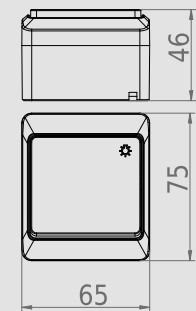

IP 44 **ABS**

HERMES IP 44 SINGLE POLE/TWO WAY SWITCH

Type	Color	Pack. pc.	Weight pc./kg	Index
ŁNT-1	White RAL 9003 + Smoke	12	1,085	0331-01

NORM: PN-EN-60669-1:2006
Switches: 10AX/250V~ screw terminals
Protection Degree IP44
Dimension: 65mm x 75mm x 46mm

IP 44 **ABS**

HERMES IP 44 DOUBLE POLE SWITCH

Type	Color	Pack. pc.	Weight pc./kg	Index
ŁNT-5	White RAL 9003 + Smoke	12	1,085	0332-01

NORM: PN-EN-60669-1:2006
Switches: 10AX/250V~ screw terminals
Protection Degree IP44
Dimension: 65mm x 75mm x 46mm

IP 44 **ABS**

HERMES IP 44 TWO POLES SWITCH

Type	Color	Pack. pc.	Weight pc./kg	Index
ŁNT-2	White RAL 9003 + Smoke	12	1,085	0333-01

NORM: PN-EN-60669-1:2006
Switches: 10AX/250V~ screw terminals
Protection Degree IP44
Dimension: 65mm x 75mm x 46mm

IP 44 **ABS**

HERMES IP 44 PUSH „LIGHT” SWITCH

Type	Color	Pack. pc.	Weight pc./kg	Index
ŁNT-1S	White RAL 9003 + Smoke	12	1,085	0336-01

NORM: PN-EN-60669-1:2006
Switches: 10AX/230V~ screw terminals
Protection Degree IP44
Dimension: 65mm x 75mm x 46mm

IP 44 **ABS**

HERMES IP 44 PUSH „BELL” SWITCH

Type	Color	Pack. pc.	Weight pc./kg	Index
ŁNT-1D	White RAL 9003 + Smoke	12	1,085	0337-01

NORM: PN-EN-60669-1:2006
Switches: 10AX/230V~ screw terminals
Protection Degree IP44
Dimension: 65mm x 75mm x 46mm