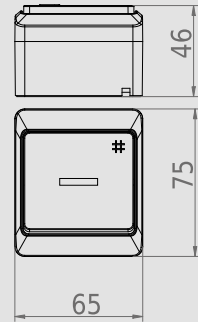

IP 44 ABS

HERMES IP 44 PUSH „BELL” SWITCH ILLUMINATED

Type	Color	Pack. pc.	Weight pc./kg	Index
łNT-1D+n	Brown RAL 8028	12	1,085	0347-06

NORM: PN-EN-60669-1:2006
Switches: 10AX/250V~ self-clamps
Protection Degree IP44
Dimension: 65mm x 75mm x 46mm

IP 44 ABS

HERMES IP 44 CROSSED SWITCH ILLUMINATED

Type	Color	Pack. pc.	Weight pc./kg	Index
łNT-7+n	Brown RAL 8028	12	1,085	0348-06

NORM: PN-EN-60669-1:2006
Switches: 10AX/250V~ self-clamps
Protection Degree IP44
Dimension: 65mm x 75mm x 46mm