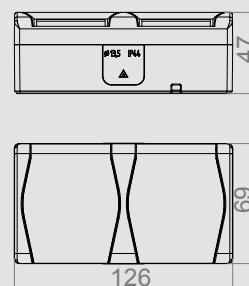

HERMES 2 IP 44 3X2P+Z SCHUKO SOCKET

Type	Color	Pack. pc.	Weight pc./kg	Index
GNT 3x2P+Z schuko	White RAL 9016	12	1,00	1026-01

NORM: PN-IEC-60884-1:2006
Sockets: 16A/250V~ screw terminals
Protection Degree IP44
Dimension: 186 mm x 69 mm x 47mm