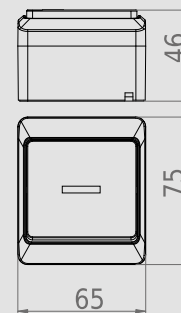

IP 44 ABS

HERMES IP 44 CROSSED SWITCH

Type	Color	Pack. pc.	Weight pc./kg	Index
ŁNT-7	White RAL 9003 + Smoke	12	1,085	0338-01

NORM: PN-EN-60669-1:2006
Switches: 10AX/250V~ screw terminals
Protection Degree IP44
Dimension: 65mm x 75mm x 46mm

IP 44 ABS

HERMES IP 44 SINGLE POLE/TWO WAY SWITCH ILLUMINATED

Type	Color	Pack. pc.	Weight pc./kg	Index
ŁNT-1+n	White RAL 9003+ Smoke	12	1,085	0341-01

NORM: PN-EN-60669-1:2006
Switches: 10AX/250V~ self-clamps
Protection Degree IP44
Dimension: 65mm x 75mm x 46mm

IP 44 ABS

HERMES IP 44 DOUBLE POLE SWITCH ILLUMINATED

Type	Color	Pack. pc.	Weight pc./kg	Index
ŁNT-5+n	White RAL 9003+ Smoke	12	1,085	0342-01

NORM: PN-EN-60669-1:2006
Switches: 10AX/250V~ self-clamps
Protection Degree IP44
Dimension: 65mm x 75mm x 46mm

IP 44 ABS

HERMES IP 44 TWO POLE SWITCH ILLUMINATED

Type	Color	Pack. pc.	Weight pc./kg	Index
ŁNT-2+n	White RAL 9003 + Smoke	12	1,085	0343-01

NORM: PN-EN-60669-1:2006
Switches: 10AX/250V~ self-clamps
Protection Degree IP44
Dimension: 65mm x 75mm x 46mm

IP 44 ABS

HERMES IP 44 PUSH „LIGHT” SWITCH ILLUMINATED

Type	Color	Pack. pc.	Weight pc./kg	Index
ŁNT-1S+n	White RAL 9003 + Smoke	12	1,085	0346-01

NORM: PN-EN-60669-1:2006
Switches: 10AX/250V~ self-clamps
Protection Degree IP44
Dimension: 65mm x 75mm x 46mm