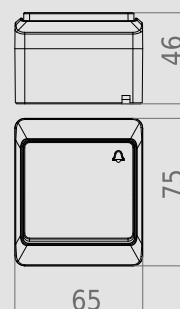

IP 44 ABS

HERMES IP 44 TWO POLE SWITCH

Type	Color	Pack. pc.	Weight pc./kg	Index
ŁNT-2	White RAL 9003	12	1,085	0333-02

NORM: PN-EN-60669-1:2006
Switches: 10AX/250V~ screw terminals
Protection Degree IP44
Dimension: 65mm x 75mm x 46mm

IP 44 ABS

HERMES IP 44 PUSH „LIGHT” SWITCH

Type	Color	Pack. pc.	Weight pc./kg	Index
ŁNT-1S	White RAL 9003	12	1,085	0336-02

NORM: PN-EN-60669-1:2006
Switches: 10AX/250V~ screw terminals
Protection Degree IP44
Dimension: 65mm x 75mm x 46mm

IP 44 ABS

HERMES IP 44 USH „BELL” SWITCH

Type	Color	Pack. pc.	Weight pc./kg	Index
ŁNT-1D	White RAL 9003	12	1,085	0337-02

NORM: PN-EN-60669-1:2006
Switches: 10AX/230V~ screw terminals
Protection Degree IP44
Dimension: 65mm x 75mm x 46mm