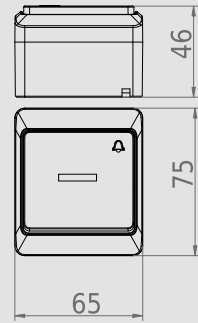

IP 44 ABS

HERMES IP 44 PUSH „BELL” SWITCH ILLUMINATED

Type	Color	Pack. pc.	Weight pc./kg	Index
łNT-1D+n	Brown RAL 8028	12	1,085	0347-06

NORM: PN-EN-60669-1:2006
Switches: 10AX/250V~ self-clamps
Protection Degree IP44
Dimension: 65mm x 75mm x 46mm

IP 44 ABS

HERMES IP 44 CROSSED SWITCH ILLUMINATED

Type	Color	Pack. pc.	Weight pc./kg	Index
łNT-7+n	Brown RAL 8028	12	1,085	0348-06

NORM: PN-EN-60669-1:2006
Switches: 10AX/250V~ self-clamps
Protection Degree IP44
Dimension: 65mm x 75mm x 46mm