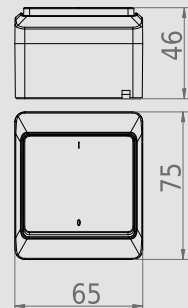

IP 44 ABS

HERMES IP 44 SINGLE POLE/TWO WAY SWITCH

Type	Color	Pack. pc.	Weight pc./kg	Index
ŁNT-1	Brown RAL 8028	12	1,085	0331-06

NORM: PN-EN-60669-1:2006
Switches: 10AX/250V~ screw terminals
Protection Degree IP44
Dimension: 65mm x 75mm x 46mm

IP 44 ABS

HERMES IP 44 DOUBLE POLE SWITCH

Type	Color	Pack. pc.	Weight pc./kg	Index
ŁNT-5	Brown RAL 8028	12	1,085	0332-06

NORM: PN-EN-60669-1:2006
Switches: 10AX/250V~ screw terminals
Protection Degree IP44
Dimension: 65mm x 75mm x 46mm

IP 44 ABS

HERMES IP 44 TWO POLES SWITCH

Type	Color	Pack. pc.	Weight pc./kg	Index
ŁNT-2	Brown RAL 8028	12	1,085	0333-06

NORM: PN-EN-60669-1:2006
Switches: 10AX/250V~ screw terminals
Protection Degree IP44
Dimension: 65mm x 75mm x 46mm

IP 44 ABS

HERMES IP 44 PUSH „LIGHT” SWITCH

Type	Color	Pack. pc.	Weight pc./kg	Index
ŁNT-1S	Brown RAL 8028	12	1,085	0336-06

NORM: PN-EN-60669-1:2006
Switches: 10AX/230V~ screw terminals
Protection Degree IP44
Dimension: 65mm x 75mm x 46mm

IP 44 ABS

HERMES IP 44 PUSH „BELL” SWITCH

Type	Color	Pack. pc.	Weight pc./kg	Index
ŁNT-1D	Brown RAL 8028	12	1,085	0337-06

NORM: PN-EN-60669-1:2006
Switches: 10AX/230V~ screw terminals
Protection Degree IP44
Dimension: 65mm x 75mm x 46mm