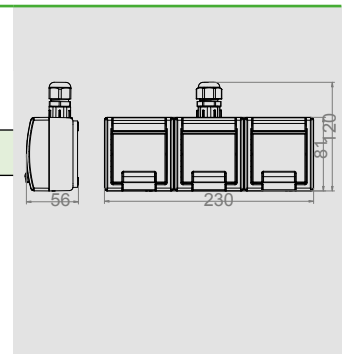

NORM: PN-IEC 60448-1:2006
Sockets: 16A/250V~ screw terminals
Socket 2P+Z
Protection Degree IP 65
Dimension: 153mm x 81mm x 56mm

IP 65 IK 07 ABS TPE

AQUANT IP 65 2X2P+Z SCHUKO SOCKET VERTICAL

Type	Color	Pack. pc.	Weight pc./kg	Index
GNT 2x2P+Z V schuko	Casing Grey RAL 7035	4	2,50	1254-65
	Flap Grey RAL 7043			

NORM: PN-IEC 60448-1:2006
Sockets: 16A/250V~ screw terminals
Socket 2P+Z
Protection Degree IP 65
Dimension: 76mm x 163mm x 57mm

IP 65 IK 07 ABS TPE

AQUANT IP 65 3X2P+Z SCHUKO SOCKET HORIZONTAL

Type	Color	Pack. pc.	Weight pc./kg	Index
GNT 3x2P+Z H schuko	Casing Grey RAL 7035	3	1,60	1246-65
	Flap Grey RAL 7043			

NORM: PN-IEC 60448-1:2006
Sockets: 16A/250V~ screw terminals
Socket 2P+Z
Protection Degree IP 65
Dimension: 230mm x 81mm x 58mm

IP 65 IK 07 ABS TPE

AQUANT IP 65 SINGLE POLE / TWO WAY SWITCH + 2X2P+Z SOCKET HORIZONTAL
AQUANT IP 65 SINGLE POLE / TWO WAY SWITCH + 2X2P+Z SOCKET VERTICAL