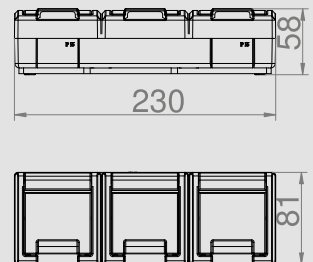

IP 55 IK 07 ABS TPE

AQUANT IP 55 SOCKET 2P+Z

Type	Color	Pack. pc.	Weight pc./kg	Index
GNT 2P+Z	Casing Grey RAL 7035	10	1,50	1241-10
	Flap Grey RAL 7043			

NORM: PN-IEC 60448-1:2006
Sockets: 16A/250V~ screw terminals
Socket 2P+Z
Protection Degree IP55
Dimension: 76mm x 81mm x 56mm

IP 55 IK 07 ABS TPE

AQUANT IP 55X2P+Z SOCKET HORIZONTAL

Type	Color	Pack. pc.	Weight pc./kg	Index
GNT 2x2P+Z H	Casing Grey RAL 7035	10	2,50	1242-10
	Flap Grey RAL 7043			

NORM: PN-IEC 60448-1:2006
Sockets: 16A/250V~ screw terminals
Socket 2x2P+Z
Protection Degree IP55
Dimension: 153mm x 81mm x 56mm

IP 55 IK 07 ABS TPE

AQUANT IP 55 2X2P+Z SOCKET VERTICAL

Type	Color	Pack. pc.	Weight pc./kg	Index
GNT 2x2P+Z V	Casing Grey RAL 7035	10	2,50	1252-10
	Flap Grey RAL 7043			

NORM: PN-IEC 60448-1:2006
Sockets: 16A/250V~ screw terminals
Socket 2x2P+Z
Protection Degree IP55
Dimension: 76mm x 163mm x 57mm

IP 55 IK 07 ABS TPE

AQUANT IP 55 3X2P+Z SOCKET HORIZONTAL

Type	Color	Pack. pc.	Weight pc./kg	Index
GNT 3x2P+Z H	Casing Grey RAL 7035	4	1,60	1243-10
	Flap Grey RAL 7043			

NORM: PN-IEC 60448-1:2006
Sockets: 16A/250V~ screw terminals
Socket 3x2P+Z
Protection Degree IP55
Dimension: 230mm x 81mm x 58mm