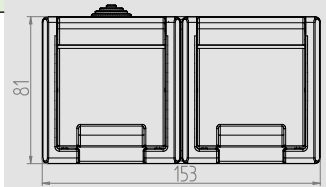

IP 55 IK 07 ABS TPE

AQUANT IP 55 2P+Z SCHUKO SOCKET

Type	Color	Pack. pc.	Weight pc./kg	Index
GNT 2P+Z schuko	Casing Grey RAL 7035	10	1,50	1244-10
	Flap Grey RAL 7043			

NORM: PN-IEC 60448-1:2006
Sockets: 16A/250V~ screw terminals
Socket 2P+Z
Protection Degree IP55
Dimension: 76mm x 81mm x 56mm

IP 55 IK 07 ABS TPE

AQUANT IP 55 2X2P+Z SCHUKO SOCKET HORIZONTAL

Type	Color	Pack. pc.	Weight pc./kg	Index
GNT 2x2P+Z H schuko	Casing Grey RAL 7035	10	2,50	1245-10
	Flap Grey RAL 7043			

NORM: PN-IEC 60448-1:2006
Sockets: 16A/250V~ screw terminals
Socket 2P+Z
Protection Degree IP55
Dimension: 153mm x 81mm x 56mm

IP 55 IK 07 ABS TPE

AQUANT IP 55 2X2P+Z SCHUKO SOCKET VERTICAL

Type	Color	Pack. pc.	Weight pc./kg	Index
GNT 2x2P+Z V schuko	Casing Grey RAL 7035	10	2,50	1254-10
	Flap Grey RAL 7043			

NORM: PN-IEC 60448-1:2006
Sockets: 16A/250V~ screw terminals
Socket 2P+Z
Protection Degree IP55
Dimension: 76mm x 163mm x 57mm

IP 55 IK 07 ABS TPE

AQUANT IP 55 3X2P+Z SCHUKO SOCKET HORIZONTAL

Type	Color	Pack. pc.	Weight pc./kg	Index
GNT 3x2P+Z H schuko	Casing Grey RAL 7035	4	1,60	1246-10
	Flap Grey RAL 7043			

NORM: PN-IEC 60448-1:2006
Sockets: 16A/250V~ screw terminals
Socket 2P+Z
Protection Degree IP55
Dimension: 230mm x 81mm x 58mm