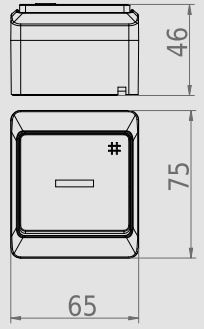

IP 44 ABS

HERMES IP 44 PUSH „ BELL ” SWITCH ILLUMINATED

Type	Color	Pack. pc.	Weight pc./kg	Index
ŁNT-1D+n	White RAL 9003 + Smoke	12	1,085	0347-01

NORM: PN-EN-60669-1:2006
Switches: 10AX/250V~ self-clamps
Protection Degree IP44
Dimension: 65mm x 75mm x 46mm

IP 44 ABS

HERMES IP 44 CROSSED SWITCH ILLUMINATED

Type	Color	Pack. pc.	Weight pc./kg	Index
ŁNT-7+n	White RAL 9003 + Smoke	12	1,085	0348-01

NORM: PN-EN-60669-1:2006
Switches: 10AX/250V~ self-clamps
Protection Degree IP44
Dimension: 65mm x 75mm x 46mm