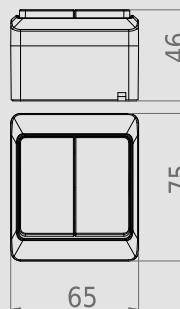

IP 44 ABS

HERMES IP 44 SINGLE POLE/TWO WAY SWITCH

Type	Color	Pack. pc.	Weight pc./kg	Index
ŁNT-1	White RAL 9003	12	1,085	0331-02

NORM: PN-EN-60669-1:2006
Switches: 10AX/250V~ screw terminals
Protection Degree IP44
Dimension: 65mm x 75mm x 46mm

IP 44 ABS

HERMES IP 44 DOUBLE POLE SWITCH

Type	Color	Pack. pc.	Weight pc./kg	Index
ŁNT-5	White RAL 9003	12	1,085	0332-02

NORM: PN-EN-60669-1:2006
Switches: 10AX/250V~ screw terminals
Protection Degree IP44
Dimension: 65mm x 75mm x 46mm

IP 44 ABS

HERMES IP 44 TWO POLE SWITCH

Type	Color	Pack. pc.	Weight pc./kg	Index
ŁNT-2	White RAL 9003	12	1,085	0333-02

NORM: PN-EN-60669-1:2006
Switches: 10AX/250V~ screw terminals
Protection Degree IP44
Dimension: 65mm x 75mm x 46mm

IP 44 ABS

HERMES IP 44 PUSH „LIGHT” SWITCH

Type	Color	Pack. pc.	Weight pc./kg	Index
ŁNT-1S	White RAL 9003	12	1,085	0336-02

NORM: PN-EN-60669-1:2006
Switches: 10AX/250V~ screw terminals
Protection Degree IP44
Dimension: 65mm x 75mm x 46mm

IP 44 ABS

HERMES IP 44 USH „BELL” SWITCH

Type	Color	Pack. pc.	Weight pc./kg	Index
ŁNT-1D	White RAL 9003	12	1,085	0337-02

NORM: PN-EN-60669-1:2006
Switches: 10AX/230V~ screw terminals
Protection Degree IP44
Dimension: 65mm x 75mm x 46mm