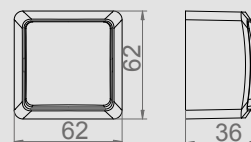

IP 20 PA

BERG SINGLE POLE SWITCH

Type	Color	Pack. pc.	Weight pc./kg	Index
ŁNT-1	White RAL 9003	10	1,085	3710-00

NORM: PN-EN-60669-1:2006
Switches: 10AX/250V~ screw terminals
Protection Degree IP20
Dimension: 62 x 62 x 36mm

IP 20 PA

BERG DOUBLE POLE SWITCH

Type	Color	Pack. pc.	Weight pc./kg	Index
ŁNT-5	White RAL 9003	10	1,085	3711-00

NORM: PN-EN-60669-1:2006
Switches: 10AX/250V~ screw terminals
Protection Degree IP20
Dimension: 62 x 62 x 36mm

IP 20 PA

BERG TWO WAY SWITCH

Type	Color	Pack. pc.	Weight pc./kg	Index
ŁNT-3	White RAL 9003	10	1,085	3712-00

NORM: PN-EN-60669-1:2006
Switches: 10AX/250V~ screw terminals
Protection Degree IP20
Dimension: 62 x 62 x 36mm

IP 20 PA

BERG PUSH „LIGHT” SWITCH

Type	Color	Pack. pc.	Weight pc./kg	Index
ŁNT-1	White RAL 9003	10	1,085	3713-00

NORM: PN-EN-60669-1:2006
Switches: 10AX/250V~ screw terminals
Protection Degree IP20
Dimension: 62 x 62 x 36mm

IP 20 PA

BERG PUSH „BELL” SWITCH

Type	Color	Pack. pc.	Weight pc./kg	Index
ŁNT-1	White RAL 9003	10	1,085	3714-00

NORM: PN-EN-60669-1:2006
Switches: 10AX/250V~ screw terminals
Protection Degree IP20
Dimension: 62 x 62 x 36mm

IP 20 PA

BERG CROSSED SWITCH

Type	Color	Pack. pc.	Weight pc./kg	Index
ŁNT-1	White RAL 9003	10	1,085	3715-00

Istnieje możliwość zamówienia w wersji z keyem.
NORM: PN-EN-60669-1:2006
Switches: 10AX/250V~ screw terminals
Protection Degree IP20
Dimension: 62 x 62 x 36mm