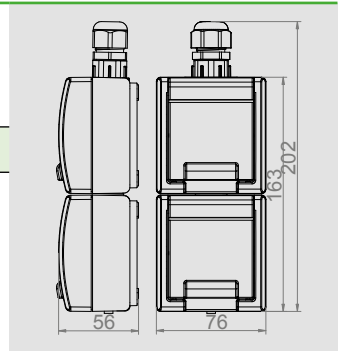

AQUANT IP 65 2X2P+Z SOCKET VERTICAL

Type	Color	Pack. pc.	Weight pc./kg	Index
GNT 2x2P+Z V	Casing Grey RAL 7035	4	2,50	1252-65
	Flap Grey RAL 7043			

NORM: PN-IEC 60448-1:2006
Sockets: 16A/250V~ screw terminals
Socket 2x2P+Z
Protection Degree IP 65
Dimension: 76mm x 163mm x 57mm