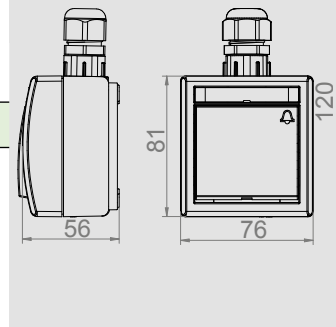

NORM: PN-EN-60669-1:2006
Switches: 10AX/250V~ screw terminals
Protection Degree IP 65
Description label.
Dimension: 76mm x 81mm x 56mm

IP 65 IK 07 ABS TPE

AQUANT IP 65 PUSH „LIGHT” SWITCH

Type	Color	Pack. pc.	Weight pc./kg	Index
ŁNT-1S	Casing Grey RAL 7035	8	1,52	1204-65
	Button Grey RAL 7043			

NORM: PN-EN-60669-1:2006
Switches: 10AX/230V~ screw terminals
Protection Degree IP 65
Description label.
Dimension: 76mm x 81mm x 56mm

IP 65 IK 07 ABS TPE

AQUANT IP 65 PUSH „BELL” SWITCH

Type	Color	Pack. pc.	Weight pc./kg	Index
ŁNT-1D	Casing Grey RAL 7035	8	1,52	1205-65
	Button Grey RAL 7043			

NORM: PN-EN-60669-1:2006
Switches: 10AX/230V~ screw terminals
Protection Degree IP 65
Description label.
Dimension: 76mm x 81mm x 56mm

IP 65 IK 07 ABS TPE

AQUANT IP 65 CROSSED SWITCH

Type	Color	Pack. pc.	Weight pc./kg	Index
ŁNT-7	Casing Grey RAL 7035	10	1,52	1206-65
	Button Grey RAL 7043			