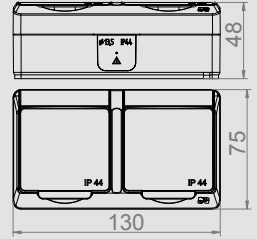

IP 44 **ABS**

HERMES IP 44 2P+Z SCHUKO SOCKET

Type	Color	Pack. pc.	Weight pc./kg	Index
GNT 2P+Z schuko	White RAL 9016+smoke	12	1,085	0324-01

NORM: PN-IEC-60884-1:2006
Sockets: 16A/250V~ screw terminals
Protection Degree IP44
Dimension: 65 mm x 75 mm x 48mm

IP 44 **ABS**

HERMES IP 44 2X2P+Z SCHUKO SOCKET

Type	Color	Pack. pc.	Weight pc./kg	Index
GNT 2x2P+Z schuko	White RAL 9016+smoke	12	2,24	0325-01

NORM: PN-IEC-60884-1:2006
Sockets: 16A/250V~ screw terminals
Protection Degree IP44
Dimension: 130 mm x 75 mm x 48mm

IP 44 **ABS**

HERMES IP 44 3X2P+Z SCHUKO SOCKET

Type	Color	Pack. pc.	Weight pc./kg	Index
GNT 3x2P+Z schuko	White RAL 9016+smoke	4	1,14	0326-01

NORM: PN-IEC-60884-1:2006
Sockets: 16A/250V~ screw terminals
Protection Degree IP44
Dimension: 195 mm x 75 mm x 48mm