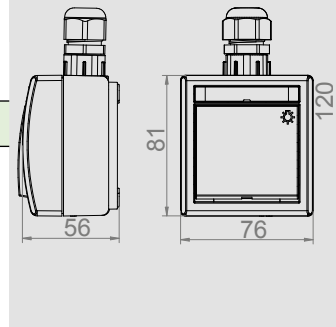

NORM: PN-EN-60669-1:2006, PN-IEC-60884-1:2006
Sockets: 16A/250V~ screw terminals
Socket 2P+Z
Protection Degree IP55
Dimension: 230mm x 81mm x 58mm

AQUANT ADAPTER FOR VERTICAL CONNECTION OF SOCKETS AND SWITCHES

NORM: PN-EN-60669-1:2006
Switches: 10AX/250V~ screw terminals
Protection Degree IP 65
Description label.
Dimension: 76mm x 81mm x 56mm

IP 65 IK 07 ABS TPE

AQUANT IP 65 TWO POLE SWITCH

Type	Color	Pack. pc.	Weight pc./kg	Index
ŁNT-2	Casing Grey RAL 7035	8	1,52	1203-65
	Button Grey RAL 7043			

NORM: PN-EN-60669-1:2006
Switches: 10AX/250V~ screw terminals
Protection Degree IP 65
Description label.
Dimension: 76mm x 81mm x 56mm

IP 65 IK 07 ABS TPE

AQUANT IP 65 PUSH „LIGHT” SWITCH

Type	Color	Pack. pc.	Weight pc./kg	Index
ŁNT-1S	Casing Grey RAL 7035	8	1,52	1204-65
	Button Grey RAL 7043			

NORM: PN-EN-60669-1:2006
Switches: 10AX/230V~ screw terminals
Protection Degree IP 65
Description label.
Dimension: 76mm x 81mm x 56mm

IP 65 IK 07 ABS TPE

AQUANT IP 65 PUSH „BELL” SWITCH

Type	Color	Pack. pc.	Weight pc./kg	Index
ŁNT-1D	Casing Grey RAL 7035	8	1,52	1205-65
	Button Grey RAL 7043			