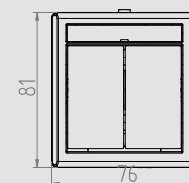

IP 55 IK 07 ABS TPE

AQUANT IP 55 SINGLE POLE / TWO WAY SWITCH

Type	Color	Pack. pc.	Weight pc./kg	Index
ŁNT-1	Casing Grey RAL 7035	10	1,52	1201-10
	Button Grey RAL 7043			

NORM: PN-EN-60669-1:2006
Switches: 10AX/250V~ screw terminals
Protection Degree IP55
Description label.
Dimension: 76mm x 81mm x 56mm

IP 55 IK 07 ABS TPE

AQUANT IP 55 DOUBLE POLE SWITCH

Type	Color	Pack. pc.	Weight pc./kg	Index
ŁNT-5	Casing Grey RAL 7035	10	1,52	1202-10
	Button Grey RAL 7043			

NORM: PN-EN-60669-1:2006
Switches: 10AX/250V~ screw terminals
Protection Degree IP55
Description label.
Dimension: 76mm x 81mm x 56mm

IP 55 IK 07 ABS TPE

AQUANT IP 55 TWO POLE SWITCH

Type	Color	Pack. pc.	Weight pc./kg	Index
ŁNT-2	Casing Grey RAL 7035	10	1,52	1203-10
	Button Grey RAL 7043			

NORM: PN-EN-60669-1:2006
Switches: 10AX/250V~ screw terminals
Protection Degree IP55
Description label.
Dimension: 76mm x 81mm x 56mm

IP 55 IK 07 ABS TPE

AQUANT IP 55 PUSH „LIGHT” SWITCH

Type	Color	Pack. pc.	Weight pc./kg	Index
ŁNT-1S	Casing Grey RAL 7035	10	1,52	1204-10
	Button Grey RAL 7043			

NORM: PN-EN-60669-1:2006
Switches: 10AX/230V~ screw terminals
Protection Degree IP55
Description label.
Dimension: 76mm x 81mm x 56mm

IP 55 IK 07 ABS TPE

AQUANT IP 55 PUSH „BELL” SWITCH

Type	Color	Pack. pc.	Weight pc./kg	Index
ŁNT-1D	Casing Grey RAL 7035	10	1,52	1205-10
	Button Grey RAL 7043			

NORM: PN-EN-60669-1:2006
Switches: 10AX/230V~ screw terminals
Protection Degree IP55
Description label.
Dimension: 76mm x 81mm x 56mm