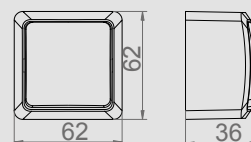

IP 20 PA

BERG SINGLE POLE SWITCH

Type	Color	Pack. pc.	Weight pc./kg	Index
ŁNT-1	White RAL 9003	10	1,085	3710-00

NORM: PN-EN-60669-1:2006
Switches: 10AX/250V~ screw terminals
Protection Degree IP20
Dimension: 62 x 62 x 36mm

IP 20 PA

BERG DOUBLE POLE SWITCH

Type	Color	Pack. pc.	Weight pc./kg	Index
ŁNT-5	White RAL 9003	10	1,085	3711-00

NORM: PN-EN-60669-1:2006
Switches: 10AX/250V~ screw terminals
Protection Degree IP20
Dimension: 62 x 62 x 36mm

IP 20 PA

BERG TWO WAY SWITCH

Type	Color	Pack. pc.	Weight pc./kg	Index
ŁNT-3	White RAL 9003	10	1,085	3712-00

NORM: PN-EN-60669-1:2006
Switches: 10AX/250V~ screw terminals
Protection Degree IP20
Dimension: 62 x 62 x 36mm

IP 20 PA

BERG PUSH „LIGHT” SWITCH

Type	Color	Pack. pc.	Weight pc./kg	Index
ŁNT-1	White RAL 9003	10	1,085	3713-00

NORM: PN-EN-60669-1:2006
Switches: 10AX/250V~ screw terminals
Protection Degree IP20
Dimension: 62 x 62 x 36mm

IP 20 PA

BERG PUSH „BELL” SWITCH

Type	Color	Pack. pc.	Weight pc./kg	Index
ŁNT-1	White RAL 9003	10	1,085	3714-00

NORM: PN-EN-60669-1:2006
Switches: 10AX/250V~ screw terminals
Protection Degree IP20
Dimension: 62 x 62 x 36mm

IP 20 PA

BERG CROSSED SWITCH

Type	Color	Pack. pc.	Weight pc./kg	Index
ŁNT-1	White RAL 9003	10	1,085	3715-00

Istnieje możliwość zamówienia w wersji z keyem.
NORM: PN-EN-60669-1:2006
Switches: 10AX/250V~ screw terminals
Protection Degree IP20
Dimension: 62 x 62 x 36mm