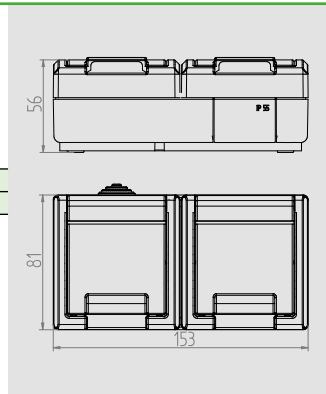

NORM: PN-EN-60669-1:2006, PN-IEC-60884-1:2006
Sockets: 16A/250V~ screw terminals
Socket 2P+Z
Protection Degree IP55
Dimension: 153mm x 81mm x 56mm

IP 55 IK 07 ABS TPE

AQUANT IP 55 SINGLE POLE / TWO WAY SWITCH + 2X2P+Z SOCKET HORIZONTAL