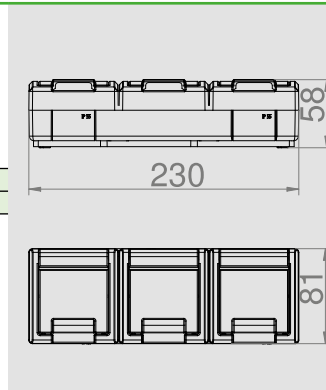

IP 55 IK 07 ABS TPE

AQUANT IP 55 SINGLE POLE / TWO WAY SWITCH + 2P+Z SOCKET HORIZONTAL

AQUANT IP 55 SINGLE POLE / TWO WAY SWITCH + 2P+Z SOCKET VERTICAL

Type	Color	Pack. pc.	Weight pc./kg	Index
ŁNT-1+GNT 2P+Z H	RAL 7035+RAL 7043 (szary)	10	2,50	1247-10*
ŁNT-1+GNT 2P+Z V	RAL 7035+RAL 7043 (szary)	10		1256-10*

NORM: PN-EN-60669-1:2006, PN-IEC-60884-1:2006
Sockets: 16A/250V~ screw terminals
Socket 2P+Z
Protection Degree IP55
Dimension: 153mm x 81mm x 56mm

IP 55 IK 07 ABS TPE

AQUANT IP 55 SINGLE POLE / TWO WAY SWITCH + 2X2P+Z SOCKET HORIZONTAL

AQUANT IP 55 SINGLE POLE / TWO WAY SWITCH + 2X2P+Z SOCKET VERTICAL

Type	Color	Pack. pc.	Weight pc./kg	Index
ŁNT-1+GNT 2x2P+Z H	RAL 7035+RAL 7043 (szary)	4	1,60	1249-10*
ŁNT-1+GNT 2x2P+Z V	RAL 7035+RAL 7043 (szary)	4		1262-10*

NORM: PN-EN-60669-1:2006, PN-IEC-60884-1:2006
Sockets: 16A/250V~ screw terminals
Socket 2P+Z
Protection Degree IP55
Dimension: 230mm x 81mm x 58mm

AQUANT ADAPTER FOR VERTICAL CONNECTION OF SOCKETS AND SWITCHES

Type	Color	Pack. pc.	Weight pc./kg	Index
Adapter	Szary RAL 7035	5	1,085	1280-10

Adapter for vertical connection of sockets and switches of AQUANT sockets and switches

AQUANT CABLE GLANDS

Type	Color	Pack. pc.	Weight pc./kg	Index
Glands	Szary RAL 7035	10	1,085	1281-10

Cable glands

*on individual customer's order, extended waiting period