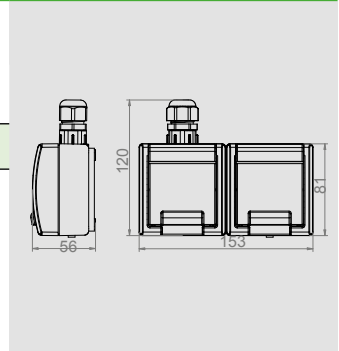

IP 65 IK 07 ABS TPE

AQUANT IP 65 2P+Z SOCKET

Type	Color	Pack. pc.	Weight pc./kg	Index
GNT 2P+Z	Casing Grey RAL 7035	8	1,50	1241-65
	Flap Grey RAL 7043			

NORM: PN-IEC 60448-1:2006
Sockets: 16A/250V~ screw terminals
Socket 2P+Z
Protection Degree IP 65
Dimension: 76mm x 81mm x 56mm

IP 65 IK 07 ABS TPE

AQUANT IP 65 2X2P+Z SOCKET HORIZONTAL

Type	Color	Pack. pc.	Weight pc./kg	Index
GNT 2x2P+Z H	Casing Grey RAL 7035	4	2,50	1242-65
	Flap Grey RAL 7043			

NORM: PN-IEC 60448-1:2006
Sockets: 16A/250V~ screw terminals
Socket 2x2P+Z
Protection Degree IP 65
Dimension: 153mm x 81mm x 56mm

IP 65 IK 07 ABS TPE

AQUANT IP 65 2X2P+Z SOCKET VERTICAL

Type	Color	Pack. pc.	Weight pc./kg	Index
GNT 2x2P+Z V	Casing Grey RAL 7035	4	2,50	1252-65
	Flap Grey RAL 7043			

NORM: PN-IEC 60448-1:2006
Sockets: 16A/250V~ screw terminals
Socket 2x2P+Z
Protection Degree IP 65
Dimension: 76mm x 163mm x 57mm

IP 65 IK 07 ABS TPE

AQUANT IP 65 3X2P+Z SOCKET HORIZONTAL

Type	Color	Pack. pc.	Weight pc./kg	Index
GNT 3x2P+Z H	Casing Grey RAL 7035	3	1,60	1243-65
	Flap Grey RAL 7043			

NORM: PN-IEC 60448-1:2006
Sockets: 16A/250V~ screw terminals
Socket 3x2P+Z
Protection Degree IP 65
Dimension: 230mm x 81mm x 58mm

IP 65 IK 07 ABS TPE

AQUANT IP 65 SINGLE POLE / TWO WAY SWITCH + 2P+Z SOCKET HORIZONTAL
AQUANT IP 65 SINGLE POLE / TWO WAY SWITCH + 2P+Z SOCKET VERTICAL

Type	Color	Pack. pc.	Weight pc./kg	Index
ŁNT-1+GNT 2P+Z H	RAL 7035+RAL 7043 (szary)	4	2,50	1247-65*
ŁNT-1+GNT 2P+Z V	RAL 7035+RAL 7043 (szary)			1256-65*

NORM: PN-EN-60669-1:2006, PN-IEC-60884-1:2006
Sockets: 16A/250V~ screw terminals
Socket 2P+Z
Protection Degree IP 65
Dimension: 153mm x 81mm x 56mm