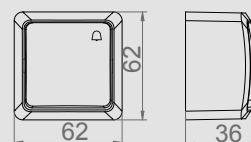

IP 20 PA

BERG SINGLE POLE SWITCH

Type	Color	Pack. pc.	Weight pc./kg	Index
ŁNT-1	White RAL 9003	10	1,085	3710-00

NORM: PN-EN-60669-1:2006
Switches: 10AX/250V~ screw terminals
Protection Degree IP20
Dimension: 62 x 62 x 36mm

IP 20 PA

BERG DOUBLE POLE SWITCH

Type	Color	Pack. pc.	Weight pc./kg	Index
ŁNT-5	White RAL 9003	10	1,085	3711-00

NORM: PN-EN-60669-1:2006
Switches: 10AX/250V~ screw terminals
Protection Degree IP20
Dimension: 62 x 62 x 36mm

IP 20 PA

BERG TWO WAY SWITCH

Type	Color	Pack. pc.	Weight pc./kg	Index
ŁNT-3	White RAL 9003	10	1,085	3712-00

NORM: PN-EN-60669-1:2006
Switches: 10AX/250V~ screw terminals
Protection Degree IP20
Dimension: 62 x 62 x 36mm

IP 20 PA

BERG PUSH „LIGHT” SWITCH

Type	Color	Pack. pc.	Weight pc./kg	Index
ŁNT-1	White RAL 9003	10	1,085	3713-00

NORM: PN-EN-60669-1:2006
Switches: 10AX/250V~ screw terminals
Protection Degree IP20
Dimension: 62 x 62 x 36mm

IP 20 PA

BERG PUSH „BELL” SWITCH

Type	Color	Pack. pc.	Weight pc./kg	Index
ŁNT-1	White RAL 9003	10	1,085	3714-00

NORM: PN-EN-60669-1:2006
Switches: 10AX/250V~ screw terminals
Protection Degree IP20
Dimension: 62 x 62 x 36mm

IP 20 PA

BERG CROSSED SWITCH

Type	Color	Pack. pc.	Weight pc./kg	Index
ŁNT-1	White RAL 9003	10	1,085	3715-00

Istnieje możliwość zamówienia w wersji z keyem.
NORM: PN-EN-60669-1:2006
Switches: 10AX/250V~ screw terminals
Protection Degree IP20
Dimension: 62 x 62 x 36mm