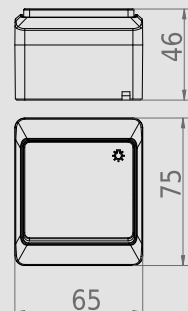

IP 44 ABS

HERMES IP 44 SINGLE POLE/TWO WAY SWITCH

Type	Color	Pack. pc.	Weight pc./kg	Index
ŁNT-1	Brown RAL 8028	12	1,085	0331-06

NORM: PN-EN-60669-1:2006
Switches: 10AX/250V~ screw terminals
Protection Degree IP44
Dimension: 65mm x 75mm x 46mm

IP 44 ABS

HERMES IP 44 DOUBLE POLE SWITCH

Type	Color	Pack. pc.	Weight pc./kg	Index
ŁNT-5	Brown RAL 8028	12	1,085	0332-06

NORM: PN-EN-60669-1:2006
Switches: 10AX/250V~ screw terminals
Protection Degree IP44
Dimension: 65mm x 75mm x 46mm

IP 44 ABS

HERMES IP 44 TWO POLES SWITCH

Type	Color	Pack. pc.	Weight pc./kg	Index
ŁNT-2	Brown RAL 8028	12	1,085	0333-06

NORM: PN-EN-60669-1:2006
Switches: 10AX/250V~ screw terminals
Protection Degree IP44
Dimension: 65mm x 75mm x 46mm

IP 44 ABS

HERMES IP 44 PUSH „LIGHT” SWITCH

Type	Color	Pack. pc.	Weight pc./kg	Index
ŁNT-1S	Brown RAL 8028	12	1,085	0336-06

NORM: PN-EN-60669-1:2006
Switches: 10AX/230V~ screw terminals
Protection Degree IP44
Dimension: 65mm x 75mm x 46mm

IP 44 ABS

HERMES IP 44 PUSH „BELL” SWITCH

Type	Color	Pack. pc.	Weight pc./kg	Index
ŁNT-1D	Brown RAL 8028	12	1,085	0337-06

NORM: PN-EN-60669-1:2006
Switches: 10AX/230V~ screw terminals
Protection Degree IP44
Dimension: 65mm x 75mm x 46mm