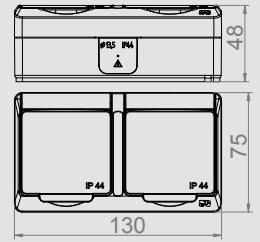

IP 44 **ABS**

HERMES IP 44 2X2P+Z SOCKET

Type	Color	Pack. pc.	Weight pc./kg	Index
GNT 2x2P+Z	Brown RAL 8028	12	2,24	0322-05

NORM: PN-IEC-60884-1:2006
Sockets: 16A/250V~ screw terminals
Protection Degree IP44
Dimension: 130 mm x 75 mm x 48mm