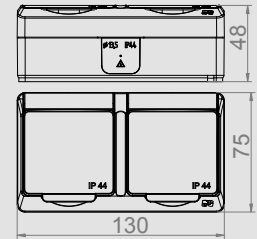

IP 44 ABS

HERMES IP 44 2P+Z SOCKET

Type	Color	Pack. pc.	Weight pc./kg	Index
GNT 2P+Z	White RAL 9016	12	1,085	0321-02

NORM: PN-IEC-60884-1:2006
Sockets: 16A/250V~ screw terminals
Protection Degree IP44
Dimension: 65 mm x 75 mm x 48mm

IP 44 ABS

HERMES IP 44 2X2P+Z SOCKET

Type	Color	Pack. pc.	Weight pc./kg	Index
GNT 2x2P+Z	White RAL 9016	12	2,24	0322-02

NORM: PN-IEC-60884-1:2006
Sockets: 16A/250V~ screw terminals
Protection Degree IP44
Dimension: 130 mm x 75 mm x 48mm

IP 44 ABS

HERMES IP 44 3X2P+Z SOCKET

Type	Color	Pack. pc.	Weight pc./kg	Index
GNT 3x2P+Z	White RAL 9016	4	1,14	0323-02

NORM: PN-IEC-60884-1:2006
Sockets: 16A/250V~ screw terminals
Protection Degree IP44
Dimension: 195 mm x 75 mm x 48mm