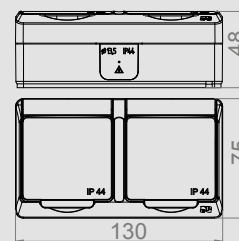

IP 44 ABS

HERMES IP 44 2P+Z SOCKET

Type	Color	Pack. pc.	Weight pc./kg	Index
GNT 2P+Z	Brown RAL 8028	12	1,085	0321-06

NORM: PN-IEC-60884-1:2006
Sockets: 16A/250V~ screw terminals
Protection Degree IP44
Dimension: 65 mm x 75 mm x 48mm

IP 44 ABS

HERMES IP 44 2X2P+Z SOCKET

Type	Color	Pack. pc.	Weight pc./kg	Index
GNT 2x2P+Z	Brown RAL 8028	12	2,24	0322-06

NORM: PN-IEC-60884-1:2006
Sockets: 16A/250V~ screw terminals
Protection Degree IP44
Dimension: 130 mm x 75 mm x 48mm

IP 44 ABS

HERMES IP 44 3X2P+Z SOCKET

Type	Color	Pack. pc.	Weight pc./kg	Index
GNT 3x2P+Z	Brown RAL 8028	4	1,14	0323-06

NORM: PN-IEC-60884-1:2006
Sockets: 16A/250V~ screw terminals
Protection Degree IP44
Dimension: 195 mm x 75 mm x 48mm