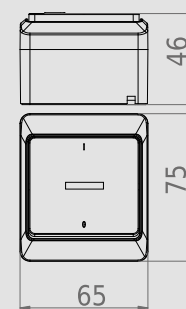

IP 44 ABS

HERMES IP 44 CROSSED SWITCH

Type	Color	Pack. pc.	Weight pc./kg	Index
ŁNT-7	White RAL 9003	12	1,085	0338-02

NORM: PN-EN-60669-1:2006
Switches: 10AX/250V~ screw terminals
Protection Degree IP44
Dimension: 65mm x 75mm x 46mm

IP 44 ABS

NEW

HERMES IP 44 PUSH „KEY” SWITCH

Type	Color	Pack. pc.	Weight pc./kg	Index
ŁNT-7	White RAL 9003	12	1,085	0340-02

Button with pictogram „key”.
NORM: PN-EN-60669-1:2006
Switches: 10AX/230V~ screw terminals
Protection Degree IP44
Dimension: 65mm x 75mm x 46mm

IP 44 ABS

HERMES IP 44 SINGLE POLE/TWO WAY SWITCH ILLUMINATED

Type	Color	Pack. pc.	Weight pc./kg	Index
ŁNT-1+n	White RAL 9003	12	1,085	0341-02

NORM: PN-EN-60669-1:2006
Switches: 10AX/250V~ self-clamps
Protection Degree IP44
Dimension: 65mm x 75mm x 46mm

IP 44 ABS

HERMES IP 44 DOUBLE POLE SWITCH ILLUMINATED

Type	Color	Pack. pc.	Weight pc./kg	Index
ŁNT-5+n	White RAL 9003	12	1,085	0342-02

NORM: PN-EN-60669-1:2006
Switches: 10AX/250V~ self-clamps
Protection Degree IP44
Dimension: 65mm x 75mm x 46mm

IP 44 ABS

HERMES IP 44 TWO POLE SWITCH ILLUMINATED

Type	Color	Pack. pc.	Weight pc./kg	Index
ŁNT-2+n	White RAL 9003	12	1,085	0343-02

NORM: PN-EN-60669-1:2006
Switches: 10AX/250V~ self-clamps
Protection Degree IP44
Dimension: 65mm x 75mm x 46mm