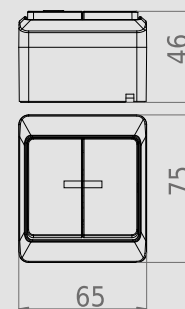

IP 44 ABS

HERMES IP 44 CROSSED SWITCH

Type	Color	Pack. pc.	Weight pc./kg	Index
ŁNT-7	Brown RAL 8028	12	1,085	0338-06

NORM: PN-EN-60669-1:2006
Switches: 10AX/250V~ screw terminals
Protection Degree IP44
Dimension: 65mm x 75mm x 46mm

IP 44 ABS

HERMES IP 44 SINGLE POLE/TWO WAY SWITCH ILLUMINATED

Type	Color	Pack. pc.	Weight pc./kg	Index
ŁNT-1+n	Brown RAL 8028	12	1,085	0341-06

NORM: PN-EN-60669-1:2006
Switches: 10AX/250V~ self-clamps
Protection Degree IP44
Dimension: 65mm x 75mm x 46mm

IP 44 ABS

HERMES IP 44 DOUBLE POLE SWITCH ILLUMINATED

Type	Color	Pack. pc.	Weight pc./kg	Index
ŁNT-5+n	Brown RAL 8028	12	1,085	0342-06

NORM: PN-EN-60669-1:2006
Switches: 10AX/250V~ self-clamps
Protection Degree IP44
Dimension: 65mm x 75mm x 46mm

IP 44 ABS

HERMES IP 44 TWO POLE SWITCH ILLUMINATED

Type	Color	Pack. pc.	Weight pc./kg	Index
ŁNT-2+n	Brown RAL 8028	12	1,085	0343-06

NORM: PN-EN-60669-1:2006
Switches: 10AX/250V~ self-clamps
Protection Degree IP44
Dimension: 65mm x 75mm x 46mm

IP 44 ABS

HERMES IP 44 PUSH „LIGHT” SWITCH ILLUMINATED

Type	Color	Pack. pc.	Weight pc./kg	Index
ŁNT-1S+n	Brown RAL 8028	12	1,085	0346-06

NORM: PN-EN-60669-1:2006
Switches: 10AX/250V~ self-clamps
Protection Degree IP44
Dimension: 65mm x 75mm x 46mm