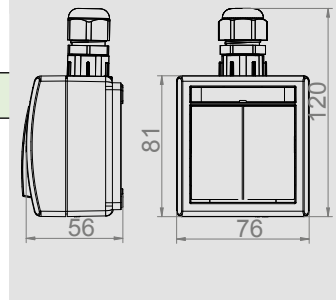

NORM: PN-EN-60669-1:2006, PN-IEC-60884-1:2006
Sockets: 16A/250V~ screw terminals
Socket 2P+Z
Protection Degree IP55
Dimension: 230mm x 81mm x 58mm

AQUANT ADAPTER FOR VERTICAL CONNECTION OF SOCKETS AND SWITCHES

NORM: PN-EN-60669-1:2006
Switches: 10AX/250V~ screw terminals
Protection Degree IP 65
Description label.
Dimension: 76mm x 81mm x 56mm

IP 65 IK 07 ABS TPE

AQUANT IP 65 DOUBLE POLE SWITCH

Type	Color	Pack. pc.	Weight pc./kg	Index
ŁNT-5	Casing Grey RAL 7035	8	1,52	1202-65
	Button Grey RAL 7043			

NORM: PN-EN-60669-1:2006
Switches: 10AX/250V~ screw terminals
Protection Degree IP 65
Description label.
Dimension: 76mm x 81mm x 56mm

IP 65 IK 07 ABS TPE

AQUANT IP 65 TWO POLE SWITCH

Type	Color	Pack. pc.	Weight pc./kg	Index
ŁNT-2	Casing Grey RAL 7035	8	1,52	1203-65
	Button Grey RAL 7043			