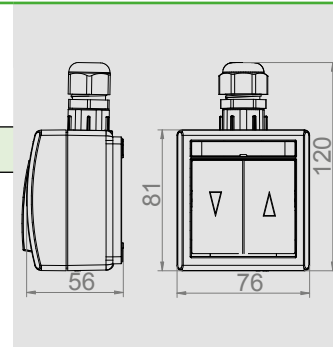

IP 65 IK 07 ABS TPE

AQUANT IP 65 CROSSED SWITCH

Type	Color	Pack. pc.	Weight pc./kg	Index
ŁNT-7	Casing Grey RAL 7035	10	1,52	1206-65
	Button Grey RAL 7043			

NORM: PN-EN-60669-1:2006
Switches: 10AX/250V- screw terminals
Protection Degree IP 65
Description label.
Dimension: 76mm x 81mm x 56mm

IP 65 IK 07 ABS TPE

AQUANT IP 65 PUSH „KEY” SWITCH

Type	Color	Pack. pc.	Weight pc./kg	Index
ŁNT-8	Casing Grey RAL 7035	10	1,52	1207-65
	Button Grey RAL 7043			

Button with pictogram „key”.
NORM: PN-EN-60669-1:2006
Switches: 10AX/230V- screw terminals
Protection Degree IP 65
Description label.
Dimension: 76mm x 81mm x 56mm

IP 65 IK 07 ABS TPE

AQUANT IP 65 JALOUSIE SWITCH

Type	Color	Pack. pc.	Weight pc./kg	Index
ŁNT-8	Casing Grey RAL 7035	10	1,52	1208-65
	Button Grey RAL 7043			

NORM: PN-EN-60669-1:2006
Switches: 10AX/230V- screw terminals
Protection Degree IP 65
Description label.
Dimension: 76mm x 81mm x 56mm