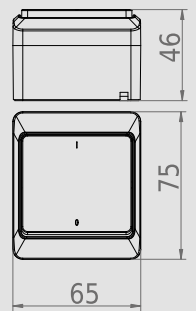

IP 44 **ABS**

HERMES IP 44 SINGLE POLE/TWO WAY SWITCH

Type	Color	Pack. pc.	Weight pc./kg	Index
ŁNT-1	White RAL 9003 + Smoke	12	1,085	0331-01

NORM: PN-EN-60669-1:2006
Switches: 10AX/250V~ screw terminals
Protection Degree IP44
Dimension: 65mm x 75mm x 46mm

IP 44 **ABS**

HERMES IP 44 DOUBLE POLE SWITCH

Type	Color	Pack. pc.	Weight pc./kg	Index
ŁNT-5	White RAL 9003 + Smoke	12	1,085	0332-01

NORM: PN-EN-60669-1:2006
Switches: 10AX/250V~ screw terminals
Protection Degree IP44
Dimension: 65mm x 75mm x 46mm

IP 44 **ABS**

HERMES IP 44 TWO POLES SWITCH

Type	Color	Pack. pc.	Weight pc./kg	Index
ŁNT-2	White RAL 9003 + Smoke	12	1,085	0333-01

NORM: PN-EN-60669-1:2006
Switches: 10AX/250V~ screw terminals
Protection Degree IP44
Dimension: 65mm x 75mm x 46mm