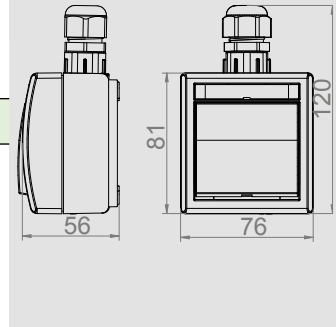

NORM: PN-EN-60669-1:2006, PN-IEC-60884-1:2006
Sockets: 16A/250V~ screw terminals
Socket 2P+Z
Protection Degree IP55
Dimension: 230mm x 81mm x 58mm

AQUANT ADAPTER FOR VERTICAL CONNECTION OF SOCKETS AND SWITCHES

NORM: PN-EN-60669-1:2006
Switches: 10AX/250V~ screw terminals
Protection Degree IP 65
Description label.
Dimension: 76mm x 81mm x 56mm

IP 65 IK 07 ABS TPE

AQUANT IP 65 DOUBLE POLE SWITCH

Type	Color	Pack. pc.	Weight pc./kg	Index
ŁNT-5	Casing Grey RAL 7035	8	1,52	1202-65
	Button Grey RAL 7043			