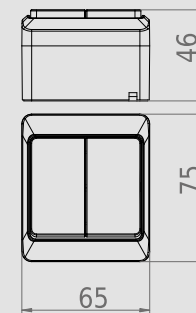

IP 44 **ABS**

HERMES IP 44 SINGLE POLE/TWO WAY SWITCH

Type	Color	Pack. pc.	Weight pc./kg	Index
ŁNT-1	White RAL 9003 + Smoke	12	1,085	0331-01

NORM: PN-EN-60669-1:2006
Switches: 10AX/250V~ screw terminals
Protection Degree IP44
Dimension: 65mm x 75mm x 46mm

IP 44 **ABS**

HERMES IP 44 DOUBLE POLE SWITCH

Type	Color	Pack. pc.	Weight pc./kg	Index
ŁNT-5	White RAL 9003 + Smoke	12	1,085	0332-01

NORM: PN-EN-60669-1:2006
Switches: 10AX/250V~ screw terminals
Protection Degree IP44
Dimension: 65mm x 75mm x 46mm

IP 44 **ABS**

HERMES IP 44 TWO POLES SWITCH

Type	Color	Pack. pc.	Weight pc./kg	Index
ŁNT-2	White RAL 9003 + Smoke	12	1,085	0333-01

NORM: PN-EN-60669-1:2006
Switches: 10AX/250V~ screw terminals
Protection Degree IP44
Dimension: 65mm x 75mm x 46mm

IP 44 **ABS**

HERMES IP 44 PUSH „LIGHT” SWITCH

Type	Color	Pack. pc.	Weight pc./kg	Index
ŁNT-1S	White RAL 9003 + Smoke	12	1,085	0336-01

NORM: PN-EN-60669-1:2006
Switches: 10AX/230V~ screw terminals
Protection Degree IP44
Dimension: 65mm x 75mm x 46mm

IP 44 **ABS**

HERMES IP 44 PUSH „BELL” SWITCH

Type	Color	Pack. pc.	Weight pc./kg	Index
ŁNT-1D	White RAL 9003 + Smoke	12	1,085	0337-01

NORM: PN-EN-60669-1:2006
Switches: 10AX/230V~ screw terminals
Protection Degree IP44
Dimension: 65mm x 75mm x 46mm