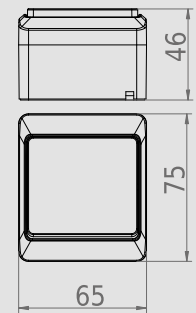

IP 44 **ABS**

HERMES IP 44 SINGLE POLE/TWO WAY SWITCH

Type	Color	Pack. pc.	Weight pc./kg	Index
ŁNT-1	White RAL 9003 + Smoke	12	1,085	0331-01

NORM: PN-EN-60669-1:2006
Switches: 10AX/250V~ screw terminals
Protection Degree IP44
Dimension: 65mm x 75mm x 46mm

IP 44 **ABS**

HERMES IP 44 DOUBLE POLE SWITCH

Type	Color	Pack. pc.	Weight pc./kg	Index
ŁNT-5	White RAL 9003 + Smoke	12	1,085	0332-01

NORM: PN-EN-60669-1:2006
Switches: 10AX/250V~ screw terminals
Protection Degree IP44
Dimension: 65mm x 75mm x 46mm

IP 44 **ABS**

HERMES IP 44 TWO POLES SWITCH

Type	Color	Pack. pc.	Weight pc./kg	Index
ŁNT-2	White RAL 9003 + Smoke	12	1,085	0333-01

NORM: PN-EN-60669-1:2006
Switches: 10AX/250V~ screw terminals
Protection Degree IP44
Dimension: 65mm x 75mm x 46mm

IP 44 **ABS**

HERMES IP 44 PUSH „LIGHT” SWITCH

Type	Color	Pack. pc.	Weight pc./kg	Index
ŁNT-1S	White RAL 9003 + Smoke	12	1,085	0336-01

NORM: PN-EN-60669-1:2006
Switches: 10AX/230V~ screw terminals
Protection Degree IP44
Dimension: 65mm x 75mm x 46mm

IP 44 **ABS**

HERMES IP 44 PUSH „BELL” SWITCH

Type	Color	Pack. pc.	Weight pc./kg	Index
ŁNT-1D	White RAL 9003 + Smoke	12	1,085	0337-01

NORM: PN-EN-60669-1:2006
Switches: 10AX/230V~ screw terminals
Protection Degree IP44
Dimension: 65mm x 75mm x 46mm