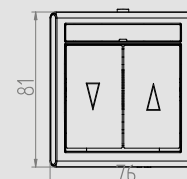

IP 55 IK 07 ABS TPE

AQUANT IP 55 CROSSED SWITCH

Type	Color	Pack. pc.	Weight pc./kg	Index
ŁNT-7	Casing Grey RAL 7035	10	1,52	1206-10
	Button Grey RAL 7043			

NORM: PN-EN-60669-1:2006
Switches: 10AX/250V- screw terminals
Protection Degree IP55
Description label.
Dimension: 76mm x 81mm x 56mm

IP 55 IK 07 ABS TPE

AQUANT IP55 PUSH „KEY” SWITCH

Type	Color	Pack. pc.	Weight pc./kg	Index
ŁNT-8	Casing Grey RAL 7035	10	1,52	1207-10
	Button Grey RAL 7043			

Button with pictogram „key”
NORM: PN-EN-60669-1:2006
Switches: 10AX/230V- screw terminals
Protection Degree IP55
Description label.
Dimension: 76mm x 81mm x 56mm

IP 55 IK 07 ABS TPE

AQUANT IP55 JALOUSIE SWITCH

Type	Color	Pack. pc.	Weight pc./kg	Index
ŁNT-8	Casing Grey RAL 7035	10	1,52	1208-10
	Button Grey RAL 7043			

NORM: PN-EN-60669-1:2006
Switches: 10AX/230V- screw terminals
Protection Degree IP55
Description label.
Dimension: 76mm x 81mm x 56mm