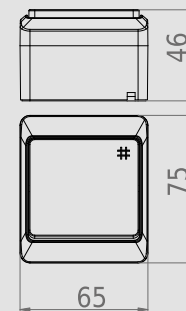

IP 44 ABS

HERMES IP 44 CROSSED SWITCH

Type	Color	Pack. pc.	Weight pc./kg	Index
ŁNT-7	White RAL 9003	12	1,085	0338-02

NORM: PN-EN-60669-1:2006
Switches: 10AX/250V~ screw terminals
Protection Degree IP44
Dimension: 65mm x 75mm x 46mm

IP 44 ABS

NEW

HERMES IP 44 PUSH „KEY” SWITCH

Type	Color	Pack. pc.	Weight pc./kg	Index
ŁNT-7	White RAL 9003	12	1,085	0340-02

Button with pictogram „key”.
NORM: PN-EN-60669-1:2006
Switches: 10AX/230V~ screw terminals
Protection Degree IP44
Dimension: 65mm x 75mm x 46mm

IP 44 ABS

HERMES IP 44 SINGLE POLE/TWO WAY SWITCH ILLUMINATED

Type	Color	Pack. pc.	Weight pc./kg	Index
ŁNT-1+n	White RAL 9003	12	1,085	0341-02

NORM: PN-EN-60669-1:2006
Switches: 10AX/250V~ self-clamps
Protection Degree IP44
Dimension: 65mm x 75mm x 46mm

IP 44 ABS

HERMES IP 44 DOUBLE POLE SWITCH ILLUMINATED

Type	Color	Pack. pc.	Weight pc./kg	Index
ŁNT-5+n	White RAL 9003	12	1,085	0342-02

NORM: PN-EN-60669-1:2006
Switches: 10AX/250V~ self-clamps
Protection Degree IP44
Dimension: 65mm x 75mm x 46mm

IP 44 ABS

HERMES IP 44 TWO POLE SWITCH ILLUMINATED

Type	Color	Pack. pc.	Weight pc./kg	Index
ŁNT-2+n	White RAL 9003	12	1,085	0343-02

NORM: PN-EN-60669-1:2006
Switches: 10AX/250V~ self-clamps
Protection Degree IP44
Dimension: 65mm x 75mm x 46mm