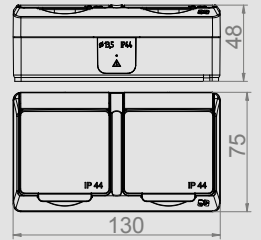

IP 44 **ABS**

HERMES IP 44 2X2P+Z SCHUKO SOCKET

Type	Color	Pack. pc.	Weight pc./kg	Index
GNT 2x2P+Z schuko	Brown RAL 8028	12	2,24	0325-05

NORM: PN-IEC-60884-1:2006
Sockets: 16A/250V~ screw terminals
Protection Degree IP44
Dimension: 130 mm x 75 mm x 48mm