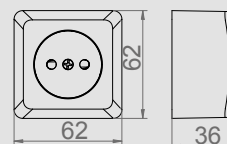

IP 20 PA

BERG 2P+Z SOCKET

Type	Color	Pack. pc.	Weight pc./kg	Index
GNT 2P+Z	White RAL 9003	10	1,085	3733-00

NORM: PN-EN-60669-1:2006
Switches: 16A/250V~ screw terminals
Protection Degree IP20
Dimension: 62 x 62 x 36mm

IP 20 PA

BERG 2X2P+Z SOCKET

Type	Color	Pack. pc.	Weight pc./kg	Index
GNT 2x2P+Z	White RAL 9003	10	2,24	3743-00

NORM: PN-EN-60669-1:2006
Switches: 16A/250V~ screw terminals
Protection Degree IP20
Dimension: 62 x 104 x 40mm

IP 20 PA

BERG 2P SOCKET

Type	Color	Pack. pc.	Weight pc./kg	Index
GNT 2P	White RAL 9003	10	2,24	3740-00

NORM: PN-EN-60669-1:2006
Switches: 16A/250V~ screw terminals
Protection Degree IP20
Dimension: 62 x 62 x 36mm

IP 20 PA

BERG 2X2P SOCKET

Type	Color	Pack. pc.	Weight pc./kg	Index
GNT 2x2P	White RAL 9003	10	2,24	3744-00

NORM: PN-EN-60669-1:2006
Switches: 16A/250V~ screw terminals
Protection Degree IP20
Dimension: 62 x 104 x 40mm

IP 20 PA

BERG 2P+Z SCHUKO SOCKET

Type	Color	Pack. pc.	Weight pc./kg	Index
GNT 2P+Z	White RAL 9003	10	1,085	3737-00

NORM: PN-EN-60669-1:2006
Switches: 16A/250V~ screw terminals
Protection Degree IP20
Dimension: 62 x 62 x 39mm

IP 20 PA

BERG 2X2P+Z SCHUKO SOCKET

Type	Color	Pack. pc.	Weight pc./kg	Index
GNT 2x2P+Z	White RAL 9003	10	2,24	3738-00

NORM: PN-EN-60669-1:2006
Switches: 16A/250V~ screw terminals
Protection Degree IP20
Dimension: 62 x 104 x 43mm