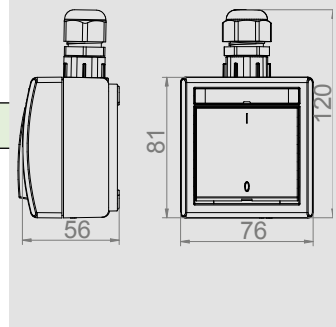

NORM: PN-EN-60669-1:2006
Switches: 10AX/250V~ screw terminals
Protection Degree IP 65
Description label.
Dimension: 76mm x 81mm x 56mm

IP 65 IK 07 ABS TPE

AQUANT IP 65 DOUBLE POLE SWITCH

Type	Color	Pack. pc.	Weight pc./kg	Index
ŁNT-5	Casing Grey RAL 7035	8	1,52	1202-65
	Button Grey RAL 7043			

NORM: PN-EN-60669-1:2006
Switches: 10AX/250V~ screw terminals
Protection Degree IP 65
Description label.
Dimension: 76mm x 81mm x 56mm

IP 65 IK 07 ABS TPE

AQUANT IP 65 TWO POLE SWITCH

Type	Color	Pack. pc.	Weight pc./kg	Index
ŁNT-2	Casing Grey RAL 7035	8	1,52	1203-65
	Button Grey RAL 7043			

NORM: PN-EN-60669-1:2006
Switches: 10AX/250V~ screw terminals
Protection Degree IP 65
Description label.
Dimension: 76mm x 81mm x 56mm

IP 65 IK 07 ABS TPE

AQUANT IP 65 PUSH „LIGHT” SWITCH

Type	Color	Pack. pc.	Weight pc./kg	Index
ŁNT-1S	Casing Grey RAL 7035	8	1,52	1204-65
	Button Grey RAL 7043			