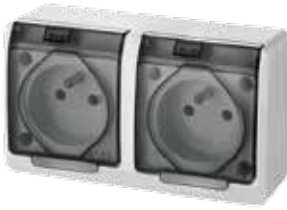

IP 44 **ABS**

HERMES IP 44 2X2P+Z SOCKET

Type	Color	Pack. pc.	Weight pc./kg	Index
GNT 2x2P+Z	White RAL 9016+smoke	12	2,24	0322-01

NORM: PN-IEC-60884-1:2006
Sockets: 16A/250V~ screw terminals
Protection Degree IP44
Dimension: 130 mm x 75 mm x 48mm