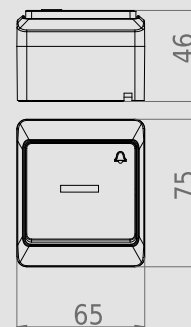

IP 44 ABS

HERMES IP 44 PUSH „LIGHT” SWITCH ILLUMINATED

Type	Color	Pack. pc.	Weight pc./kg	Index
ŁNT-1S+n	White RAL 9003	12	1,085	0346-02

NORM: PN-EN-60669-1:2006
Switches: 10AX/250V~ self-clamps
Protection Degree IP44
Dimension: 65mm x 75mm x 46mm

IP 44 ABS

HERMES IP 44 PUSH „BELL” SWITCH ILLUMINATED

Type	Color	Pack. pc.	Weight pc./kg	Index
ŁNT-1D+n	White RAL 9003	12	1,085	0347-02

NORM: PN-EN-60669-1:2006
Switches: 10AX/250V~ self-clamps
Protection Degree IP44
Dimension: 65mm x 75mm x 46mm

IP 44 ABS

HERMES IP 44 CROSSED SWITCH ILLUMINATED

Type	Color	Pack. pc.	Weight pc./kg	Index
ŁNT-7+n	White RAL 9003	12	1,085	0348-02

NORM: PN-EN-60669-1:2006
Switches: 10AX/250V~ self-clamps
Protection Degree IP44
Dimension: 65mm x 75mm x 46mm