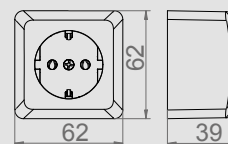

IP 20 PA

BERG 2P+Z SOCKET

Type	Color	Pack. pc.	Weight pc./kg	Index
GNT 2P+Z	White RAL 9003	10	1,085	3733-00

NORM: PN-EN-60669-1:2006
Switches: 16A/250V~ screw terminals
Protection Degree IP20
Dimension: 62 x 62 x 36mm

IP 20 PA

BERG 2X2P+Z SOCKET

Type	Color	Pack. pc.	Weight pc./kg	Index
GNT 2x2P+Z	White RAL 9003	10	2,24	3743-00

NORM: PN-EN-60669-1:2006
Switches: 16A/250V~ screw terminals
Protection Degree IP20
Dimension: 62 x 104 x 40mm

IP 20 PA

BERG 2P SOCKET

Type	Color	Pack. pc.	Weight pc./kg	Index
GNT 2P	White RAL 9003	10	2,24	3740-00

NORM: PN-EN-60669-1:2006
Switches: 16A/250V~ screw terminals
Protection Degree IP20
Dimension: 62 x 62 x 36mm

IP 20 PA

BERG 2X2P SOCKET

Type	Color	Pack. pc.	Weight pc./kg	Index
GNT 2x2P	White RAL 9003	10	2,24	3744-00

NORM: PN-EN-60669-1:2006
Switches: 16A/250V~ screw terminals
Protection Degree IP20
Dimension: 62 x 104 x 40mm

IP 20 PA

BERG 2P+Z SCHUKO SOCKET

Type	Color	Pack. pc.	Weight pc./kg	Index
GNT 2P+Z	White RAL 9003	10	1,085	3737-00

NORM: PN-EN-60669-1:2006
Switches: 16A/250V~ screw terminals
Protection Degree IP20
Dimension: 62 x 62 x 39mm

IP 20 PA

BERG 2X2P+Z SCHUKO SOCKET

Type	Color	Pack. pc.	Weight pc./kg	Index
GNT 2x2P+Z	White RAL 9003	10	2,24	3738-00

NORM: PN-EN-60669-1:2006
Switches: 16A/250V~ screw terminals
Protection Degree IP20
Dimension: 62 x 104 x 43mm