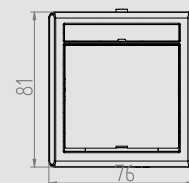

IP 55 IK 07 ABS TPE

AQUANT IP 55 SINGLE POLE / TWO WAY SWITCH

Type	Color	Pack. pc.	Weight pc./kg	Index
ŁNT-1	Casing Grey RAL 7035	10	1,52	1201-10
	Button Grey RAL 7043			

NORM: PN-EN-60669-1:2006
Switches: 10AX/250V~ screw terminals
Protection Degree IP55
Description label.
Dimension: 76mm x 81mm x 56mm