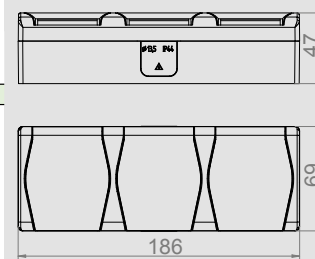

*on individual customer's order, extended waiting period