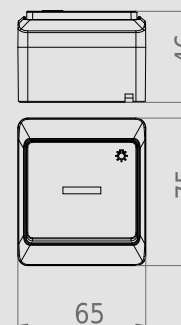

IP 44 ABS

HERMES IP 44 CROSSED SWITCH

Type	Color	Pack. pc.	Weight pc./kg	Index
ŁNT-7	White RAL 9003 + Smoke	12	1,085	0338-01

NORM: PN-EN-60669-1:2006
Switches: 10AX/250V~ screw terminals
Protection Degree IP44
Dimension: 65mm x 75mm x 46mm

IP 44 ABS

HERMES IP 44 SINGLE POLE/TWO WAY SWITCH ILLUMINATED

Type	Color	Pack. pc.	Weight pc./kg	Index
ŁNT-1+n	White RAL 9003+ Smoke	12	1,085	0341-01

NORM: PN-EN-60669-1:2006
Switches: 10AX/250V~ self-clamps
Protection Degree IP44
Dimension: 65mm x 75mm x 46mm

IP 44 ABS

HERMES IP 44 DOUBLE POLE SWITCH ILLUMINATED

Type	Color	Pack. pc.	Weight pc./kg	Index
ŁNT-5+n	White RAL 9003+ Smoke	12	1,085	0342-01

NORM: PN-EN-60669-1:2006
Switches: 10AX/250V~ self-clamps
Protection Degree IP44
Dimension: 65mm x 75mm x 46mm

IP 44 ABS

HERMES IP 44 TWO POLE SWITCH ILLUMINATED

Type	Color	Pack. pc.	Weight pc./kg	Index
ŁNT-2+n	White RAL 9003 + Smoke	12	1,085	0343-01

NORM: PN-EN-60669-1:2006
Switches: 10AX/250V~ self-clamps
Protection Degree IP44
Dimension: 65mm x 75mm x 46mm

IP 44 ABS

HERMES IP 44 PUSH „LIGHT” SWITCH ILLUMINATED

Type	Color	Pack. pc.	Weight pc./kg	Index
ŁNT-1S+n	White RAL 9003 + Smoke	12	1,085	0346-01

NORM: PN-EN-60669-1:2006
Switches: 10AX/250V~ self-clamps
Protection Degree IP44
Dimension: 65mm x 75mm x 46mm