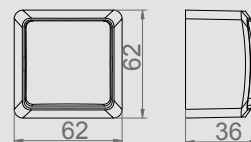

IP 20 PA

BERG SINGLE POLE SWITCH

Type	Color	Pack. pc.	Weight pc./kg	Index
ŁNT-1	White RAL 9003	10	1,085	3710-00

NORM: PN-EN-60669-1:2006
Switches: 10AX/250V~ screw terminals
Protection Degree IP20
Dimension: 62 x 62 x 36mm

IP 20 PA

BERG DOUBLE POLE SWITCH

Type	Color	Pack. pc.	Weight pc./kg	Index
ŁNT-5	White RAL 9003	10	1,085	3711-00

NORM: PN-EN-60669-1:2006
Switches: 10AX/250V~ screw terminals
Protection Degree IP20
Dimension: 62 x 62 x 36mm

IP 20 PA

BERG TWO WAY SWITCH

Type	Color	Pack. pc.	Weight pc./kg	Index
ŁNT-3	White RAL 9003	10	1,085	3712-00

NORM: PN-EN-60669-1:2006
Switches: 10AX/250V~ screw terminals
Protection Degree IP20
Dimension: 62 x 62 x 36mm

IP 20 PA

BERG PUSH „LIGHT” SWITCH

Type	Color	Pack. pc.	Weight pc./kg	Index
ŁNT-1	White RAL 9003	10	1,085	3713-00

NORM: PN-EN-60669-1:2006
Switches: 10AX/250V~ screw terminals
Protection Degree IP20
Dimension: 62 x 62 x 36mm

IP 20 PA

BERG PUSH „BELL” SWITCH

Type	Color	Pack. pc.	Weight pc./kg	Index
ŁNT-1	White RAL 9003	10	1,085	3714-00

NORM: PN-EN-60669-1:2006
Switches: 10AX/250V~ screw terminals
Protection Degree IP20
Dimension: 62 x 62 x 36mm

IP 20 PA

BERG CROSSED SWITCH

Type	Color	Pack. pc.	Weight pc./kg	Index
ŁNT-1	White RAL 9003	10	1,085	3715-00

Istnieje możliwość zamówienia w wersji z keyem.
NORM: PN-EN-60669-1:2006
Switches: 10AX/250V~ screw terminals
Protection Degree IP20
Dimension: 62 x 62 x 36mm