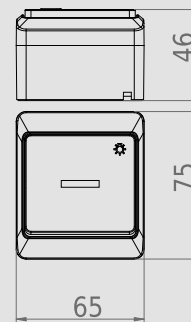

IP 44 ABS

HERMES IP 44 PUSH „LIGHT” SWITCH ILLUMINATED

Type	Color	Pack. pc.	Weight pc./kg	Index
ŁNT-1S+n	White RAL 9003	12	1,085	0346-02

NORM: PN-EN-60669-1:2006
Switches: 10AX/250V~ self-clamps
Protection Degree IP44
Dimension: 65mm x 75mm x 46mm

IP 44 ABS

HERMES IP 44 PUSH „BELL” SWITCH ILLUMINATED

Type	Color	Pack. pc.	Weight pc./kg	Index
ŁNT-1D+n	White RAL 9003	12	1,085	0347-02

NORM: PN-EN-60669-1:2006
Switches: 10AX/250V~ self-clamps
Protection Degree IP44
Dimension: 65mm x 75mm x 46mm

IP 44 ABS

HERMES IP 44 CROSSED SWITCH ILLUMINATED

Type	Color	Pack. pc.	Weight pc./kg	Index
ŁNT-7+n	White RAL 9003	12	1,085	0348-02

NORM: PN-EN-60669-1:2006
Switches: 10AX/250V~ self-clamps
Protection Degree IP44
Dimension: 65mm x 75mm x 46mm