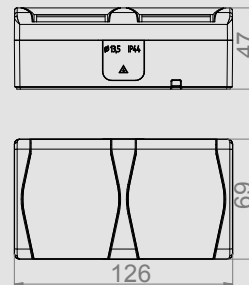

HERMES 2 IP 44 3X2P+Z SCHUKO SOCKET

Type	Color	Pack. pc.	Weight pc./kg	Index
GNT 3x2P+Z schuko	White RAL 9016	4	1,00	1026-00
	Cream*			1026-10
	Cream+smoke*			1026-11
	Brown RAL 8028*			1026-20

NORM: PN-IEC-60884-1:2006
Sockets: 16A/250V~ screw terminals
Protection Degree IP44
Dimension: 186 mm x 69 mm x 47mm