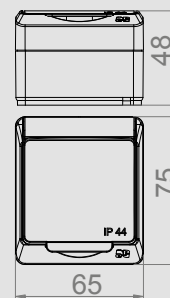

IP 44 ABS

HERMES IP 44 2P+Z SOCKET

Type	Color	Pack. pc.	Weight pc./kg	Index
GNT 2P+Z	Brown RAL 8028	12	1,085	0321-06

NORM: PN-IEC-60884-1:2006
Sockets: 16A/250V~ screw terminals
Protection Degree IP44
Dimension: 65 mm x 75 mm x 48mm

IP 44 ABS

HERMES IP 44 2X2P+Z SOCKET

Type	Color	Pack. pc.	Weight pc./kg	Index
GNT 2x2P+Z	Brown RAL 8028	12	2,24	0322-06

NORM: PN-IEC-60884-1:2006
Sockets: 16A/250V~ screw terminals
Protection Degree IP44
Dimension: 130 mm x 75 mm x 48mm

IP 44 ABS

HERMES IP 44 3X2P+Z SOCKET

Type	Color	Pack. pc.	Weight pc./kg	Index
GNT 3x2P+Z	Brown RAL 8028	4	1,14	0323-06

NORM: PN-IEC-60884-1:2006
Sockets: 16A/250V~ screw terminals
Protection Degree IP44
Dimension: 195 mm x 75 mm x 48mm