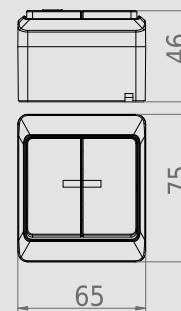

IP 44 ABS

HERMES IP 44 CROSSED SWITCH

Type	Color	Pack. pc.	Weight pc./kg	Index
ŁNT-7	White RAL 9003 + Smoke	12	1,085	0338-01

NORM: PN-EN-60669-1:2006
Switches: 10AX/250V~ screw terminals
Protection Degree IP44
Dimension: 65mm x 75mm x 46mm

IP 44 ABS

HERMES IP 44 SINGLE POLE/TWO WAY SWITCH ILLUMINATED

Type	Color	Pack. pc.	Weight pc./kg	Index
ŁNT-1+n	White RAL 9003+ Smoke	12	1,085	0341-01

NORM: PN-EN-60669-1:2006
Switches: 10AX/250V~ self-clamps
Protection Degree IP44
Dimension: 65mm x 75mm x 46mm

IP 44 ABS

HERMES IP 44 DOUBLE POLE SWITCH ILLUMINATED

Type	Color	Pack. pc.	Weight pc./kg	Index
ŁNT-5+n	White RAL 9003+ Smoke	12	1,085	0342-01

NORM: PN-EN-60669-1:2006
Switches: 10AX/250V~ self-clamps
Protection Degree IP44
Dimension: 65mm x 75mm x 46mm

IP 44 ABS

HERMES IP 44 TWO POLE SWITCH ILLUMINATED

Type	Color	Pack. pc.	Weight pc./kg	Index
ŁNT-2+n	White RAL 9003 + Smoke	12	1,085	0343-01

NORM: PN-EN-60669-1:2006
Switches: 10AX/250V~ self-clamps
Protection Degree IP44
Dimension: 65mm x 75mm x 46mm

IP 44 ABS

HERMES IP 44 PUSH „LIGHT” SWITCH ILLUMINATED

Type	Color	Pack. pc.	Weight pc./kg	Index
ŁNT-1S+n	White RAL 9003 + Smoke	12	1,085	0346-01

NORM: PN-EN-60669-1:2006
Switches: 10AX/250V~ self-clamps
Protection Degree IP44
Dimension: 65mm x 75mm x 46mm