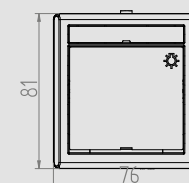

IP 55 IK 07 ABS TPE

AQUANT IP 55 SINGLE POLE / TWO WAY SWITCH

Type	Color	Pack. pc.	Weight pc./kg	Index
ŁNT-1	Casing Grey RAL 7035	10	1,52	1201-10
	Button Grey RAL 7043			

NORM: PN-EN-60669-1:2006
Switches: 10AX/250V~ screw terminals
Protection Degree IP55
Description label.
Dimension: 76mm x 81mm x 56mm

IP 55 IK 07 ABS TPE

AQUANT IP 55 DOUBLE POLE SWITCH

Type	Color	Pack. pc.	Weight pc./kg	Index
ŁNT-5	Casing Grey RAL 7035	10	1,52	1202-10
	Button Grey RAL 7043			

NORM: PN-EN-60669-1:2006
Switches: 10AX/250V~ screw terminals
Protection Degree IP55
Description label.
Dimension: 76mm x 81mm x 56mm

IP 55 IK 07 ABS TPE

AQUANT IP 55 TWO POLE SWITCH

Type	Color	Pack. pc.	Weight pc./kg	Index
ŁNT-2	Casing Grey RAL 7035	10	1,52	1203-10
	Button Grey RAL 7043			

NORM: PN-EN-60669-1:2006
Switches: 10AX/250V~ screw terminals
Protection Degree IP55
Description label.
Dimension: 76mm x 81mm x 56mm

IP 55 IK 07 ABS TPE

AQUANT IP 55 PUSH „LIGHT” SWITCH

Type	Color	Pack. pc.	Weight pc./kg	Index
ŁNT-1S	Casing Grey RAL 7035	10	1,52	1204-10
	Button Grey RAL 7043			

NORM: PN-EN-60669-1:2006
Switches: 10AX/230V~ screw terminals
Protection Degree IP55
Description label.
Dimension: 76mm x 81mm x 56mm

IP 55 IK 07 ABS TPE

AQUANT IP 55 PUSH „BELL” SWITCH

Type	Color	Pack. pc.	Weight pc./kg	Index
ŁNT-1D	Casing Grey RAL 7035	10	1,52	1205-10
	Button Grey RAL 7043			

NORM: PN-EN-60669-1:2006
Switches: 10AX/230V~ screw terminals
Protection Degree IP55
Description label.
Dimension: 76mm x 81mm x 56mm