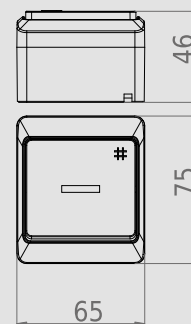

IP 44 ABS

HERMES IP 44 PUSH „LIGHT” SWITCH ILLUMINATED

Type	Color	Pack. pc.	Weight pc./kg	Index
ŁNT-1S+n	White RAL 9003	12	1,085	0346-02

NORM: PN-EN-60669-1:2006
Switches: 10AX/250V~ self-clamps
Protection Degree IP44
Dimension: 65mm x 75mm x 46mm

IP 44 ABS

HERMES IP 44 PUSH „BELL” SWITCH ILLUMINATED

Type	Color	Pack. pc.	Weight pc./kg	Index
ŁNT-1D+n	White RAL 9003	12	1,085	0347-02

NORM: PN-EN-60669-1:2006
Switches: 10AX/250V~ self-clamps
Protection Degree IP44
Dimension: 65mm x 75mm x 46mm

IP 44 ABS

HERMES IP 44 CROSSED SWITCH ILLUMINATED

Type	Color	Pack. pc.	Weight pc./kg	Index
ŁNT-7+n	White RAL 9003	12	1,085	0348-02

NORM: PN-EN-60669-1:2006
Switches: 10AX/250V~ self-clamps
Protection Degree IP44
Dimension: 65mm x 75mm x 46mm