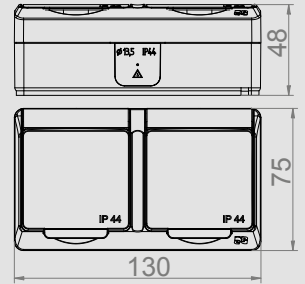

IP 44 **ABS**

HERMES IP 44 2P+Z SOCKET

Type	Color	Pack. pc.	Weight pc./kg	Index
GNT 2P+Z	White RAL 9016+smoke	12	1,085	0321-01

NORM: PN-IEC-60884-1:2006
Sockets: 16A/250V~ screw terminals
Protection Degree IP44
Dimension: 65 mm x 75 mm x 48mm

IP 44 **ABS**

HERMES IP 44 2X2P+Z SOCKET

Type	Color	Pack. pc.	Weight pc./kg	Index
GNT 2x2P+Z	White RAL 9016+smoke	12	2,24	0322-01

NORM: PN-IEC-60884-1:2006
Sockets: 16A/250V~ screw terminals
Protection Degree IP44
Dimension: 130 mm x 75 mm x 48mm

IP 44 **ABS**

HERMES IP 44 3X2P+Z SOCKET

Type	Color	Pack. pc.	Weight pc./kg	Index
GNT 3x2P+Z	White RAL 9016+smoke	4	1,14	0323-01

NORM: PN-IEC-60884-1:2006
Sockets: 16A/250V~ screw terminals
Protection Degree IP44
Dimension: 195 mm x 75 mm x 48mm