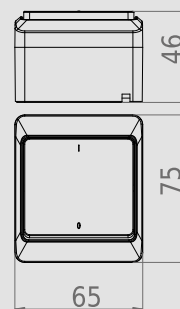

IP 44 ABS

HERMES IP 44 DOUBLE POLE SWITCH

Type	Color	Pack. pc.	Weight pc./kg	Index
ŁNT-5	White RAL 9003	12	1,085	0332-02

NORM: PN-EN-60669-1:2006
Switches: 10AX/250V~ screw terminals
Protection Degree IP44
Dimension: 65mm x 75mm x 46mm

IP 44 ABS

HERMES IP 44 TWO POLE SWITCH

Type	Color	Pack. pc.	Weight pc./kg	Index
ŁNT-2	White RAL 9003	12	1,085	0333-02

NORM: PN-EN-60669-1:2006
Switches: 10AX/250V~ screw terminals
Protection Degree IP44
Dimension: 65mm x 75mm x 46mm