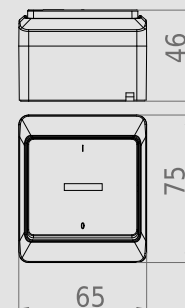

IP 44 ABS

HERMES IP 44 CROSSED SWITCH

Type	Color	Pack. pc.	Weight pc./kg	Index
ŁNT-7	Brown RAL 8028	12	1,085	0338-06

NORM: PN-EN-60669-1:2006
Switches: 10AX/250V~ screw terminals
Protection Degree IP44
Dimension: 65mm x 75mm x 46mm

IP 44 ABS

HERMES IP 44 SINGLE POLE/TWO WAY SWITCH ILLUMINATED

Type	Color	Pack. pc.	Weight pc./kg	Index
ŁNT-1+n	Brown RAL 8028	12	1,085	0341-06

NORM: PN-EN-60669-1:2006
Switches: 10AX/250V~ self-clamps
Protection Degree IP44
Dimension: 65mm x 75mm x 46mm

IP 44 ABS

HERMES IP 44 DOUBLE POLE SWITCH ILLUMINATED

Type	Color	Pack. pc.	Weight pc./kg	Index
ŁNT-5+n	Brown RAL 8028	12	1,085	0342-06

NORM: PN-EN-60669-1:2006
Switches: 10AX/250V~ self-clamps
Protection Degree IP44
Dimension: 65mm x 75mm x 46mm

IP 44 ABS

HERMES IP 44 TWO POLE SWITCH ILLUMINATED

Type	Color	Pack. pc.	Weight pc./kg	Index
ŁNT-2+n	Brown RAL 8028	12	1,085	0343-06

NORM: PN-EN-60669-1:2006
Switches: 10AX/250V~ self-clamps
Protection Degree IP44
Dimension: 65mm x 75mm x 46mm

IP 44 ABS

HERMES IP 44 PUSH „LIGHT” SWITCH ILLUMINATED

Type	Color	Pack. pc.	Weight pc./kg	Index
ŁNT-1S+n	Brown RAL 8028	12	1,085	0346-06

NORM: PN-EN-60669-1:2006
Switches: 10AX/250V~ self-clamps
Protection Degree IP44
Dimension: 65mm x 75mm x 46mm