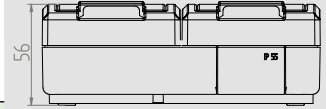

IP 55 IK 07 ABS TPE

AQUANT IP 55 2P+Z SCHUKO SOCKET

Type	Color	Pack. pc.	Weight pc./kg	Index
GNT 2P+Z schuko	Casing Grey RAL 7035	10	1,50	1244-10
	Flap Grey RAL 7043			

NORM: PN-IEC 60448-1:2006
Sockets: 16A/250V~ screw terminals
Socket 2P+Z
Protection Degree IP55
Dimension: 76mm x 81mm x 56mm

IP 55 IK 07 ABS TPE

AQUANT IP 55 2X2P+Z SCHUKO SOCKET HORIZONTAL

Type	Color	Pack. pc.	Weight pc./kg	Index
GNT 2x2P+Z H schuko	Casing Grey RAL 7035	10	2,50	1245-10
	Flap Grey RAL 7043			

NORM: PN-IEC 60448-1:2006
Sockets: 16A/250V~ screw terminals
Socket 2P+Z
Protection Degree IP55
Dimension: 153mm x 81mm x 56mm

IP 55 IK 07 ABS TPE

AQUANT IP 55 2X2P+Z SCHUKO SOCKET VERTICAL

Type	Color	Pack. pc.	Weight pc./kg	Index
GNT 2x2P+Z V schuko	Casing Grey RAL 7035	10	2,50	1254-10
	Flap Grey RAL 7043			

NORM: PN-IEC 60448-1:2006
Sockets: 16A/250V~ screw terminals
Socket 2P+Z
Protection Degree IP55
Dimension: 76mm x 163mm x 57mm

IP 55 IK 07 ABS TPE

AQUANT IP 55 3X2P+Z SCHUKO SOCKET HORIZONTAL

Type	Color	Pack. pc.	Weight pc./kg	Index
GNT 3x2P+Z H schuko	Casing Grey RAL 7035	4	1,60	1246-10
	Flap Grey RAL 7043			

NORM: PN-IEC 60448-1:2006
Sockets: 16A/250V~ screw terminals
Socket 2P+Z
Protection Degree IP55
Dimension: 230mm x 81mm x 58mm