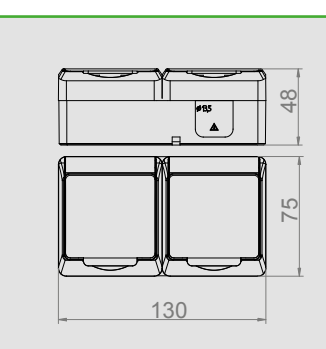

HERMES IP 44 2P+Z SOCKET + DOUBLE POLE SWITCH

Type	Color	Pack. pc.	Weight pc./kg	Index
ŁNT-5+GNT 2P+Z	White RAL 9003 + smoke	12	2,24	0327-13

NORM: PN-EN-60669-1:2006, PN-IEC-60884-1:2006
Sockets: 16A/250V~ screw terminals
Protection Degree IP44
Dimension: 130 mm x 75 mm x 48mm