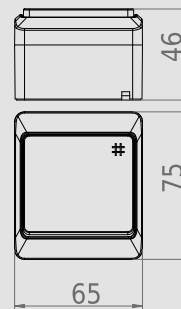

IP 44 ABS

HERMES IP 44 CROSSED SWITCH

Type	Color	Pack. pc.	Weight pc./kg	Index
ŁNT-7	White RAL 9003 + Smoke	12	1,085	0338-01

NORM: PN-EN-60669-1:2006
Switches: 10AX/250V~ screw terminals
Protection Degree IP44
Dimension: 65mm x 75mm x 46mm

IP 44 ABS

HERMES IP 44 SINGLE POLE/TWO WAY SWITCH ILLUMINATED

Type	Color	Pack. pc.	Weight pc./kg	Index
ŁNT-1+n	White RAL 9003+ Smoke	12	1,085	0341-01

NORM: PN-EN-60669-1:2006
Switches: 10AX/250V~ self-clamps
Protection Degree IP44
Dimension: 65mm x 75mm x 46mm

IP 44 ABS

HERMES IP 44 DOUBLE POLE SWITCH ILLUMINATED

Type	Color	Pack. pc.	Weight pc./kg	Index
ŁNT-5+n	White RAL 9003+ Smoke	12	1,085	0342-01

NORM: PN-EN-60669-1:2006
Switches: 10AX/250V~ self-clamps
Protection Degree IP44
Dimension: 65mm x 75mm x 46mm

IP 44 ABS

HERMES IP 44 TWO POLE SWITCH ILLUMINATED

Type	Color	Pack. pc.	Weight pc./kg	Index
ŁNT-2+n	White RAL 9003 + Smoke	12	1,085	0343-01

NORM: PN-EN-60669-1:2006
Switches: 10AX/250V~ self-clamps
Protection Degree IP44
Dimension: 65mm x 75mm x 46mm

IP 44 ABS

HERMES IP 44 PUSH „LIGHT” SWITCH ILLUMINATED

Type	Color	Pack. pc.	Weight pc./kg	Index
ŁNT-1S+n	White RAL 9003 + Smoke	12	1,085	0346-01

NORM: PN-EN-60669-1:2006
Switches: 10AX/250V~ self-clamps
Protection Degree IP44
Dimension: 65mm x 75mm x 46mm