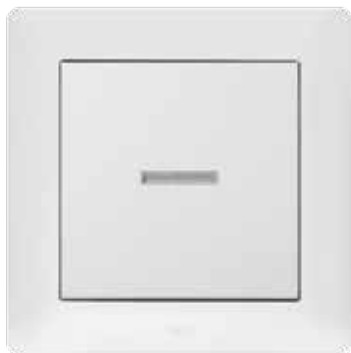

ASTORIA SWITCH FLUSH MOUNTED TWO WAY WITH BACKLIGHT

Type	Color	Pack. pc.	Weight kg/pack kit.	Index
ŁPT two way with backlight	White	10	1,0	3225-00
	Silver			3225-06
	Black metallized			3225-09

NORM: PN-EN-60669-1:2006
Switching on one light source or one group of light sources.
Switches: 10A/250V~self-terminals
Degree of protection IP20
External dimensions with frame: 85 mm x 85 mm