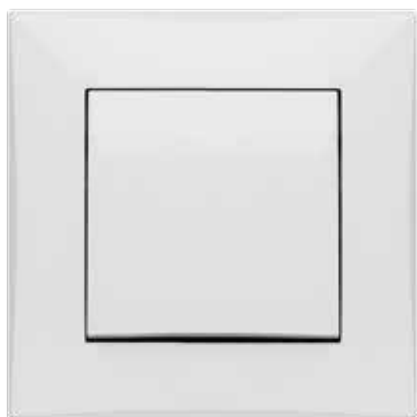

NORM: PN-IEC 60884-2-2:2012
Degree of protection IP20
External dimension: 89 mm x 231 mm

Volante

FRAME SERIES

Glass frames multiple universal

Perfection in it's **simplicity**

white

silver

graphite