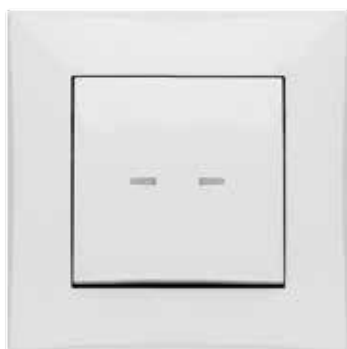

LORENTE SWITCH FLUSH MOUNTED PUSH „BELL” WITH BACKLIGHT

Type	Color	Pack. pc.	Weight kg/pack kit.	Index
ŁPT push „bell” with backlight	White	6	0,6	3027-00
	Silver			3027-06
	Graphite			3027-08

NORM: PN-EN-60669-1:2006
Switching on one light source or one group of light sources.
Switches: 10A/250V~self-terminals
Degree of protection IP20
External dimensions with frame: 85 mm x 85 mm