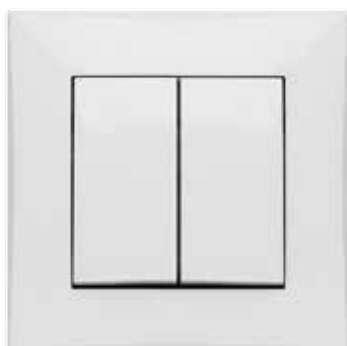

LORENTE SWITCH FLUSH MOUNTED CANDLESTICK

Type	Color	Pack. pc.	Weight kg/pack kit.	Index
ŁPT candlestick	White	10	1,0	3011-00
	Silver			3011-06
	Graphite			3011-08

NORM: PN-EN-60669-1:2006
Switches: 10A/250V~self-terminals
Degree of protection IP20
External dimensions with frame: 85 mm x 85 mm