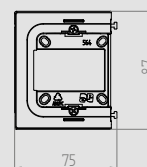

SENTIA ADAPTER SURFACE MOUNTED MAIN

Type	Color	Pack. pc.	Waga kg/1 szt.	Index
Adapter n/t	White	10	0,053	1480-10
	Cream			1480-11
	Silver			1480-12

The surface-mounted adapter enables the assembly and extension of wall-mounted electrical installation accessories to the wall version.

SENTIA ADAPTER SURFACE MOUNTED EXTENDED

Type	Color	Pack. pc.	Waga kg/1 szt.	Index
Adapter n/t	White	10	0,04	1480-20
	Cream			1480-21
	Silver			1480-22

Expansion adapter in conjunction with the basic adapter 1480-XX enables the assembly of accessories in multiple frames in any number of modules.

• SURFACE MOUNTED

ELEMENTS:

- SWITCH FLUSH MOUNTED 1410-10
- SOCKET 1434-10
- FRAME R2 1472-00
- MAIN ADAPTER 1480-10
- EXTENDED ADAPTER 1480-20