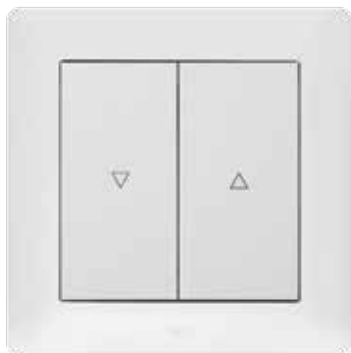

ASTORIA SWITCH FLUSH MOUNTED BLIND

Type	Color	Pack. pc.	Weight kg/pack kit.	Index
ŁPT blind	White	6	0,6	3216-00
	Silver			3216-06
	Black metallized			3216-09

NORM: PN-EN-60669-1:2006
Switching on one light source or one group of light sources.
Switches: 10A/250V~self-terminals
Degree of protection IP20
External dimensions with frame: 85 mm x 85 mm