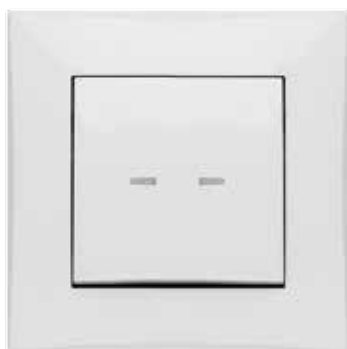

LORENTE SWITCH FLUSH MOUNTED TWO WAY WITH BACKLIGHT

Type	Color	Pack. pc.	Weight kg/pack kit.	Index
ŁPT two way with backlight	White	10	1,0	3025-00
	Silver			3025-06
	Graphite			3025-08

NORM: PN-EN-60669-1:2006
Switching on one light source or one group of light sources.
Switches: 10A/250V~self-terminals
Degree of protection IP20
External dimensions with frame: 85 mm x 85 mm