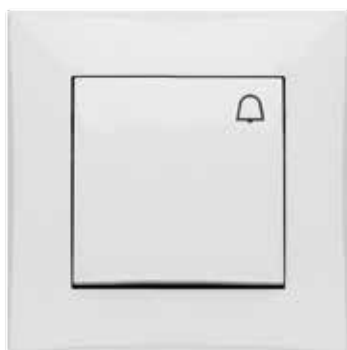

LORENTE SWITCH FLUSH MOUNTED PUSH „BELL”

Type	Color	Pack. pc.	Weight kg/pack kit.	Index
ŁPT push „bell”	White	6	0,6	3014-00
	Silver			3014-06
	Graphite			3014-08

NORM: PN-EN-60669-1:2006
Switching on one light source or one group of light sources.
Switches: 10A/250V~self-terminals
Degree of protection IP20
External dimensions with frame: 85 mm x 85 mm

LORENTE