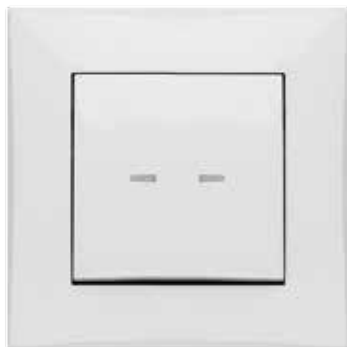

LORENTE SWITCH FLUSH MOUNTED CROSSED WITH BACKLIGHT

Type	Color	Pack. pc.	Weight kg/pack kit.	Index
ŁPT crossed with backlight	White	6	0,6	3028-00
	Silver			3028-06
	Graphite			3028-08

NORM: PN-EN-60669-1:2006
Switching on one light source or one group of light sources.
Switches: 10A/250V~self-terminals
Degree of protection IP20
External dimensions with frame: 85 mm x 85 mm