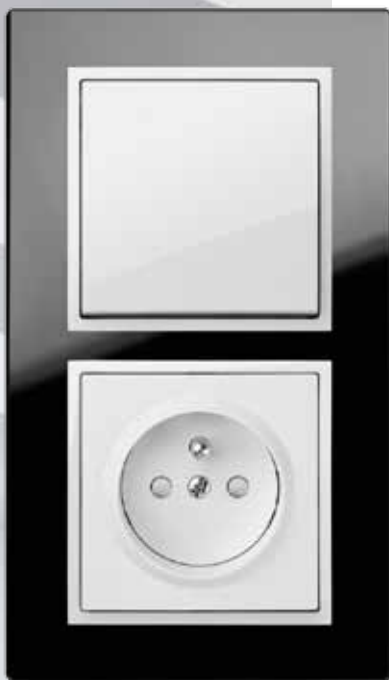

SENTIA™

Harmony **style™**

Frames **glass**

SENTIA