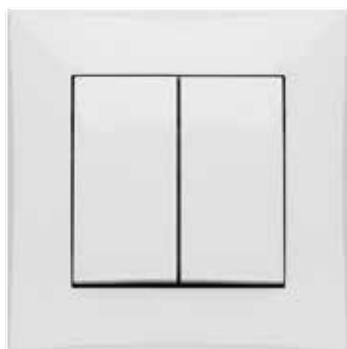

LORENTE SWITCH FLUSH MOUNTED DOUBLE TWO WAY

Type	Color	Pack. pc.	Weight kg/pack kit.	Index
ŁPT 2x two way	White	10	0,6	3018-00
	Silver			3018-06
	Graphite			3018-08

NORM: PN-EN-60669-1:2006
Switching on one light source or one group of light sources.
Switches: 10A/250V~self-terminals
Degree of protection IP20
External dimensions with frame: 85 mm x 85 mm