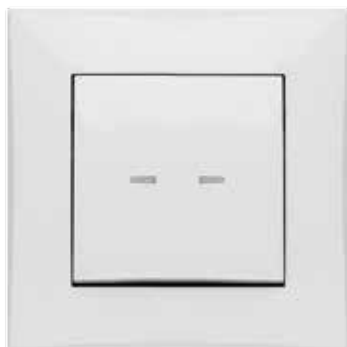

LORENTE SWITCH FLUSH MOUNTED 1-POLE WITH BACKLIGHT

Type	Color	Pack. pc.	Weight kg/pack kit.	Index
ŁPT 1-pole with backlight	White	10	1,0	3023-00
	Silver			3023-06
	Graphite			3023-08

NORM: PN-EN-60669-1:2006
Switching on one light source or one group of light sources.
Switches: 10A/250V~self-terminals
Degree of protection IP20
External dimensions with frame: 85 mm x 85 mm