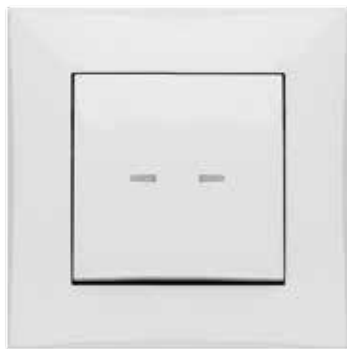

LORENTE SWITCH FLUSH MOUNTED PUSH „LIGHT” WITH BACKLIGHT

Type	Color	Pack. pc.	Weight kg/pack kit.	Index
ŁPT push „light” with backlight	White	10	0,6	3026-00
	Silver			3026-06
	Graphite			3026-08

NORM: PN-EN-60669-1:2006
Switching on one light source or one group of light sources.
Switches: 10A/250V~self-terminals
Degree of protection IP20
External dimensions with frame: 85 mm x 85 mm